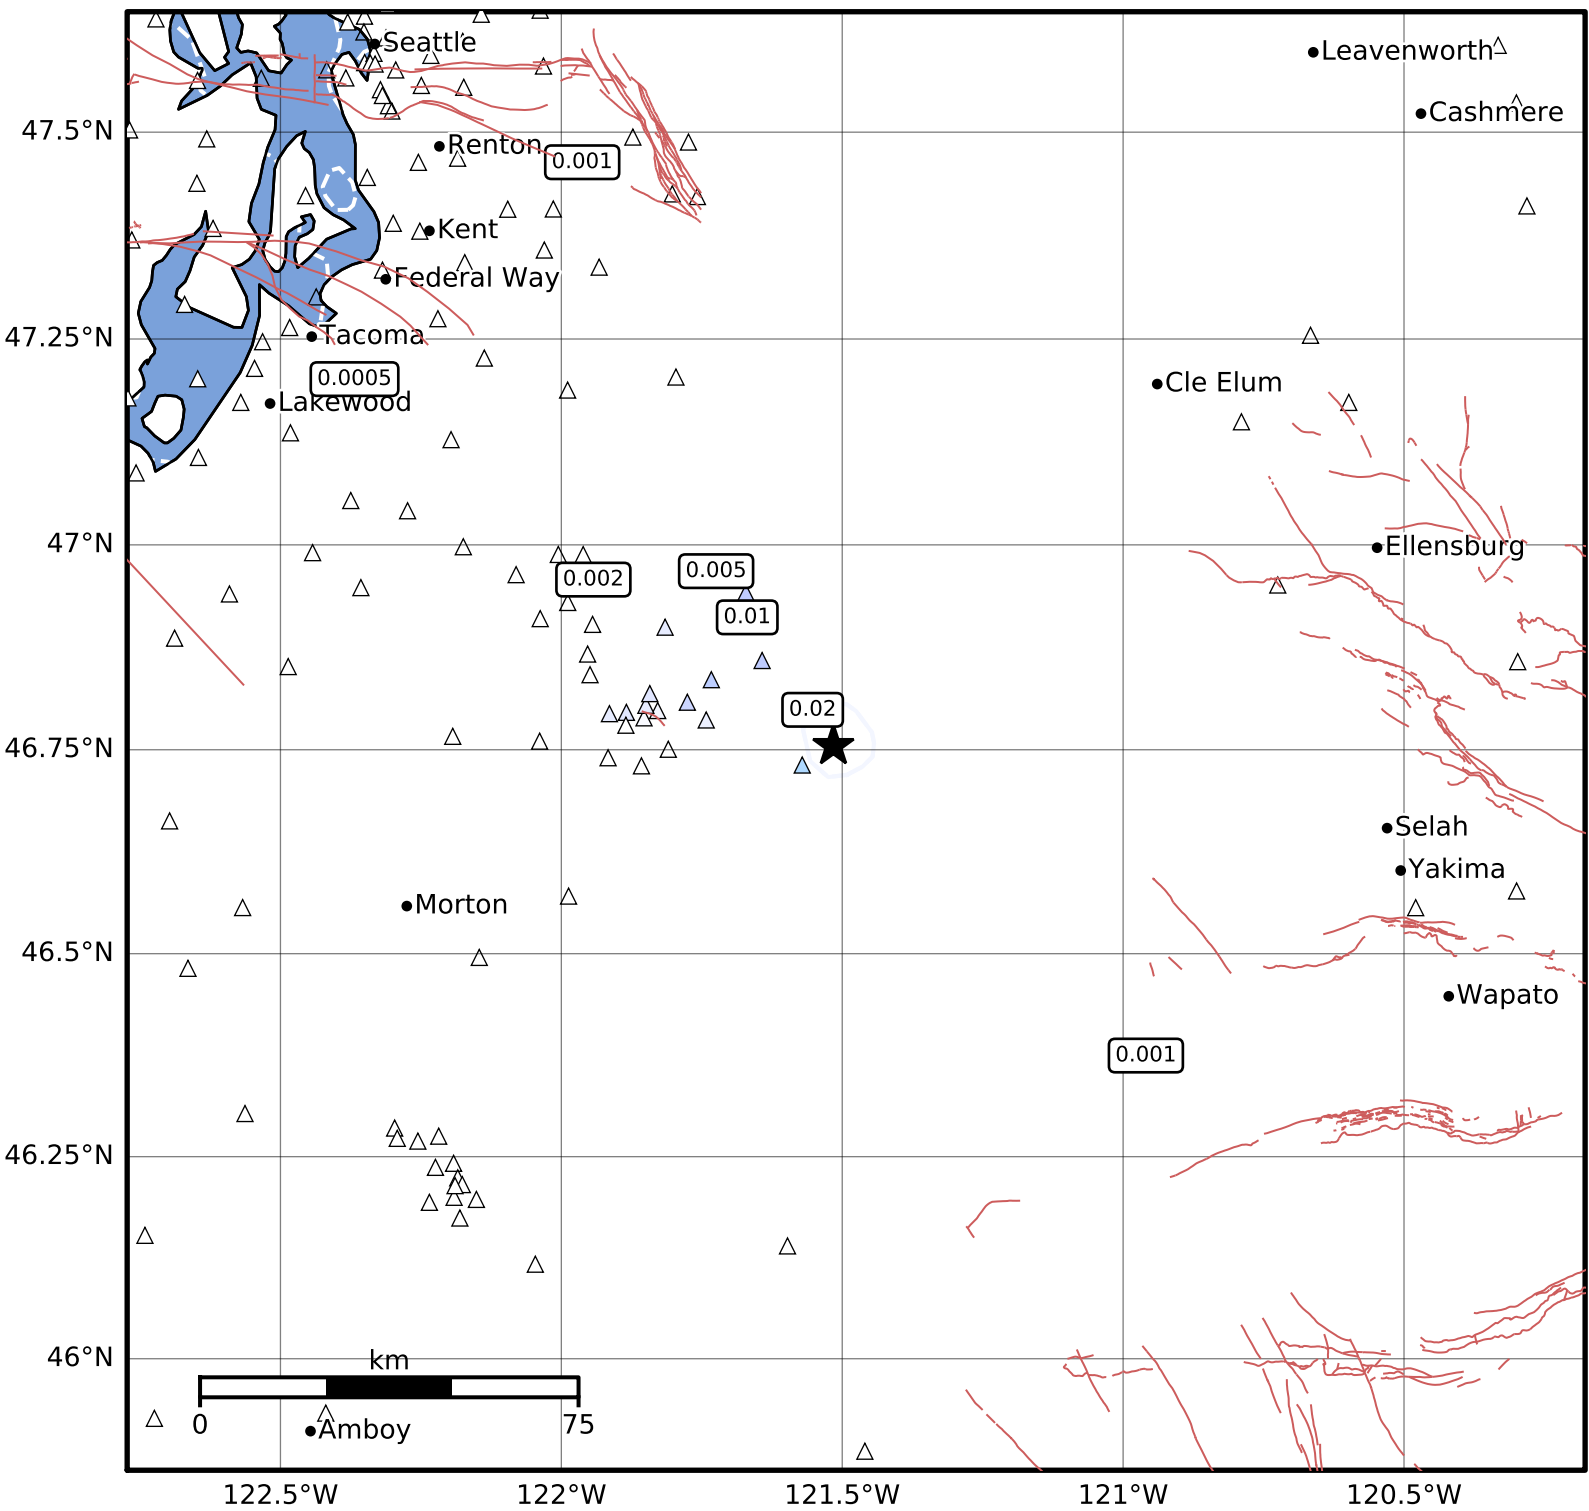

1.0 Second Peak Spectral Acceleration Map PNSN
 ShakeMap: 71.8 km (44.6 mi) SSW from Hyak, WA
 Feb 07, 2024 19:11:29 UTC M3.0 N46.75 W121.52 Depth: 4.6km ID:uw61982146

SA(1.0) (%g)	0.1	0.2	0.5	1	2	5	10	20	50	100	200
--------------	-----	-----	-----	---	---	---	----	----	----	-----	-----

Scale based on Worden et al. (2012)

Version 2: Processed 2024-02-07T21:12:43Z

△ Seismic Instrument ○ Reported Intensity

★ Epicenter