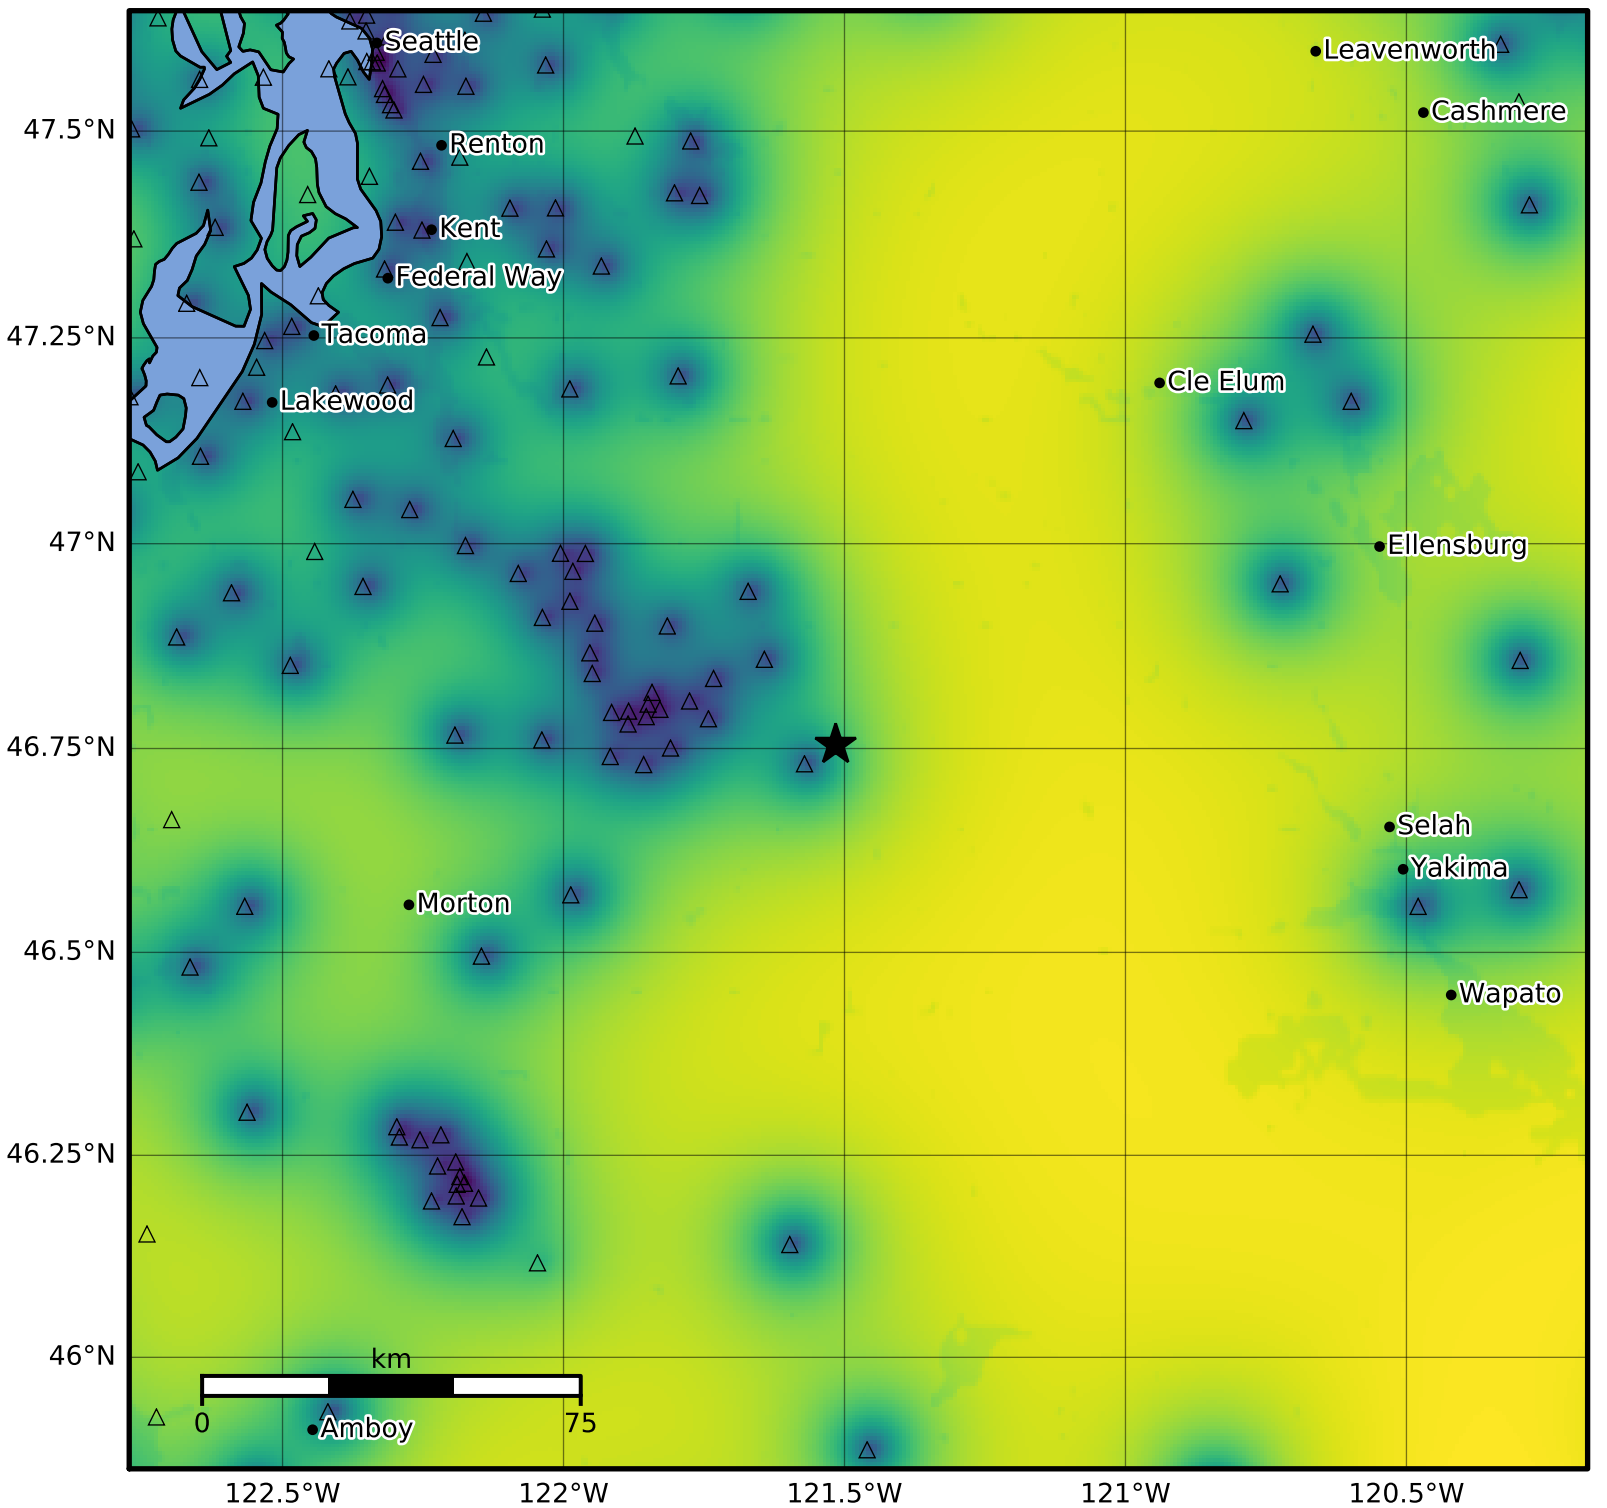

0.3 Second Peak Spectral Acceleration Map PNSN
Uncertainty ShakeMap: 71.8 km (44.6 mi) SSW from Hyak, WA
Feb 07, 2024 19:11:29 UTC M3.0 N46.75 W121.52 Depth: 4.6km ID:uw61982146

Version 2: Processed 2024-02-07T21:12:43Z