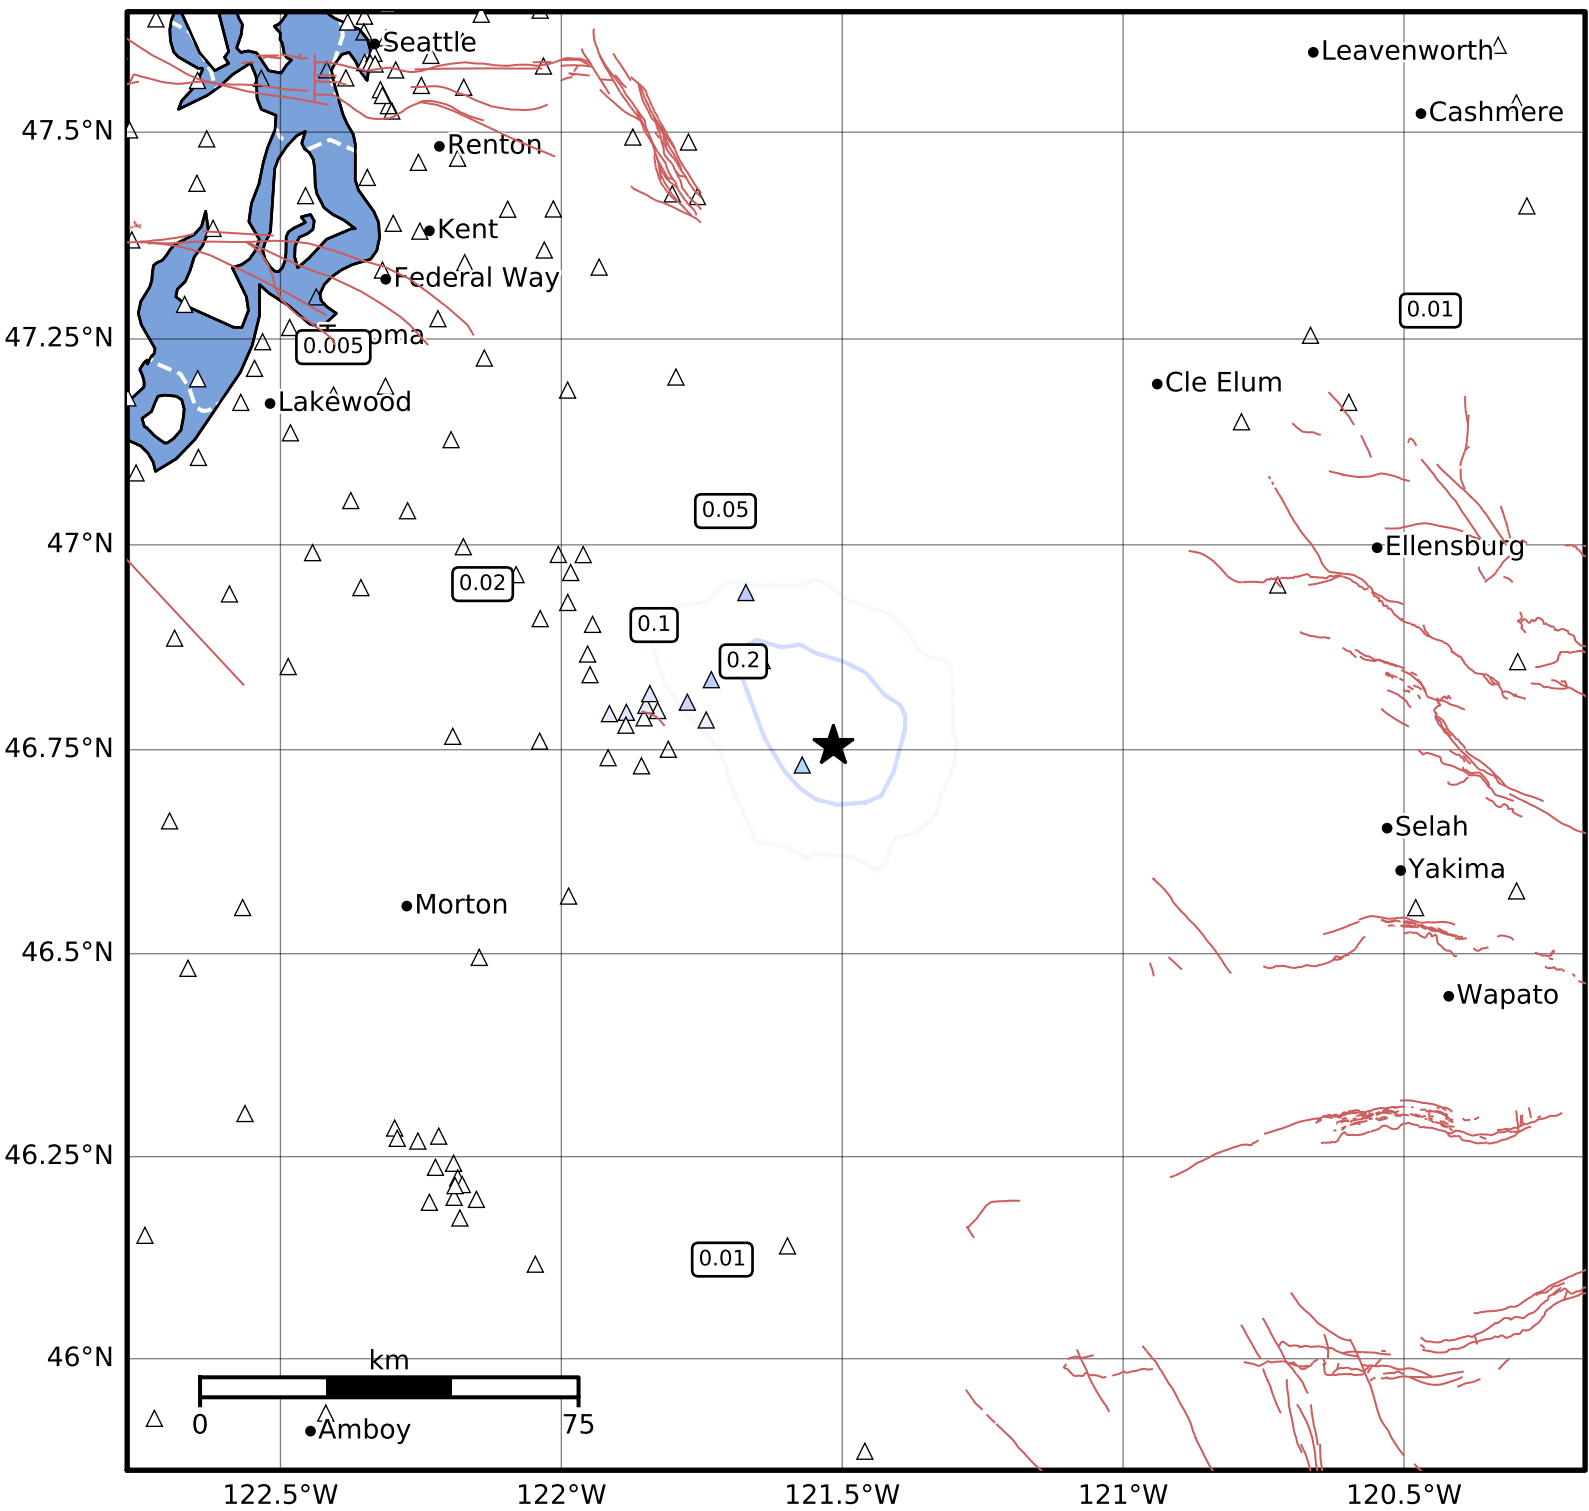

0.3 Second Peak Spectral Acceleration Map PNSN  
 ShakeMap: 71.8 km ( 44.6 mi) SSW from Hyak, WA  
 Feb 07, 2024 19:11:29 UTC M3.0 N46.75 W121.52 Depth: 4.6km ID:uw61982146

| SA(0.3) (%g) | 0.1 | 0.2 | 0.5 | 1 | 2 | 5 | 10 | 20 | 50 | 100 | 200 |
|--------------|-----|-----|-----|---|---|---|----|----|----|-----|-----|
|--------------|-----|-----|-----|---|---|---|----|----|----|-----|-----|

Scale based on Worden et al. (2012)

Version 2: Processed 2024-02-07T21:12:43Z

△ Seismic Instrument ○ Reported Intensity

★ Epicenter