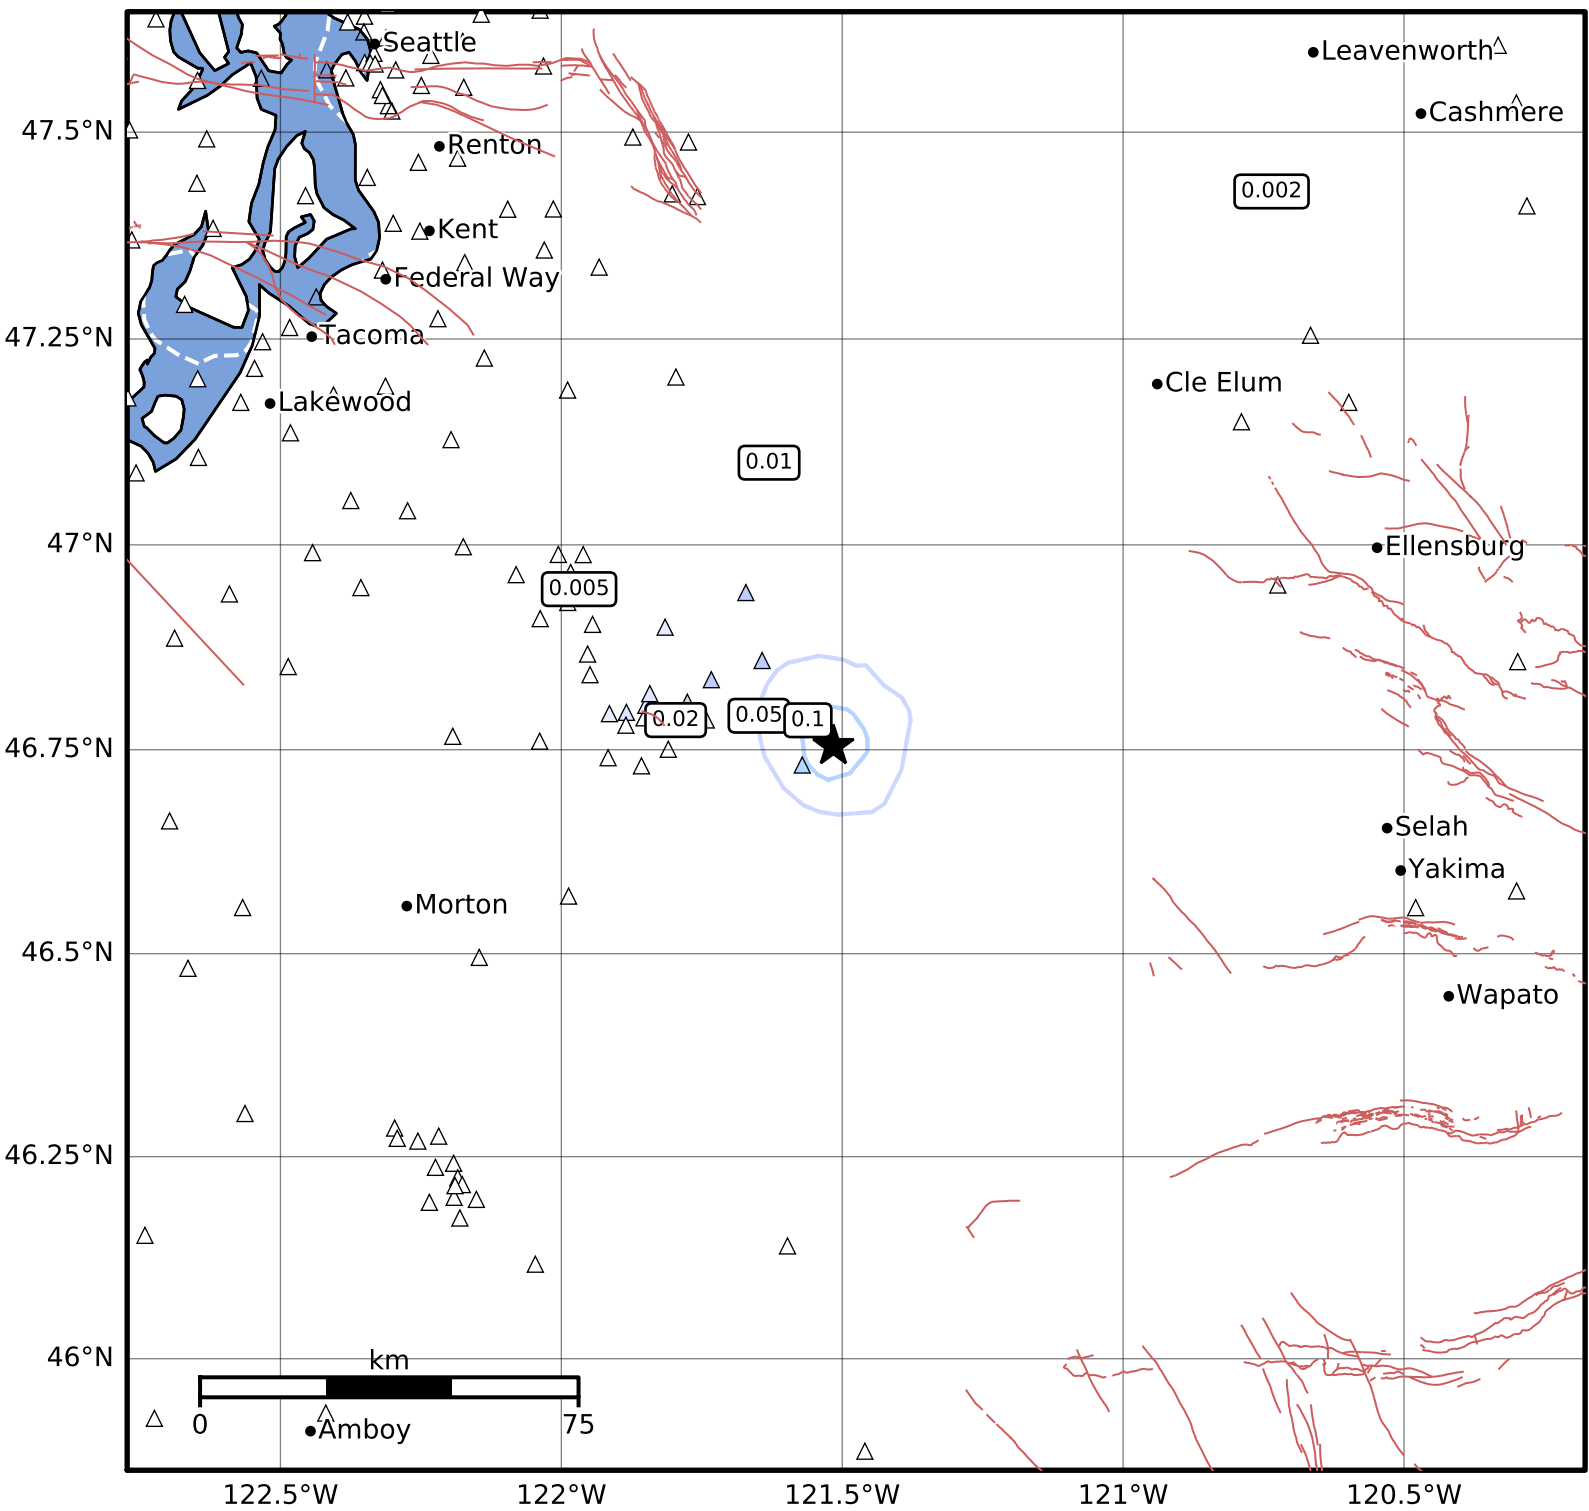

Peak Ground Velocity Map PNSN
 ShakeMap: 71.8 km (44.6 mi) SSW from Hyak, WA
 Feb 07, 2024 19:11:29 UTC M3.0 N46.75 W121.52 Depth: 4.6km ID:uw61982146

PGV (cm/s)	0.1	0.2	0.5	1	2	5	10	20	50	100	200
------------	-----	-----	-----	---	---	---	----	----	----	-----	-----

Scale based on Worden et al. (2012)

Version 2: Processed 2024-02-07T21:12:43Z

△ Seismic Instrument ○ Reported Intensity ★ Epicenter