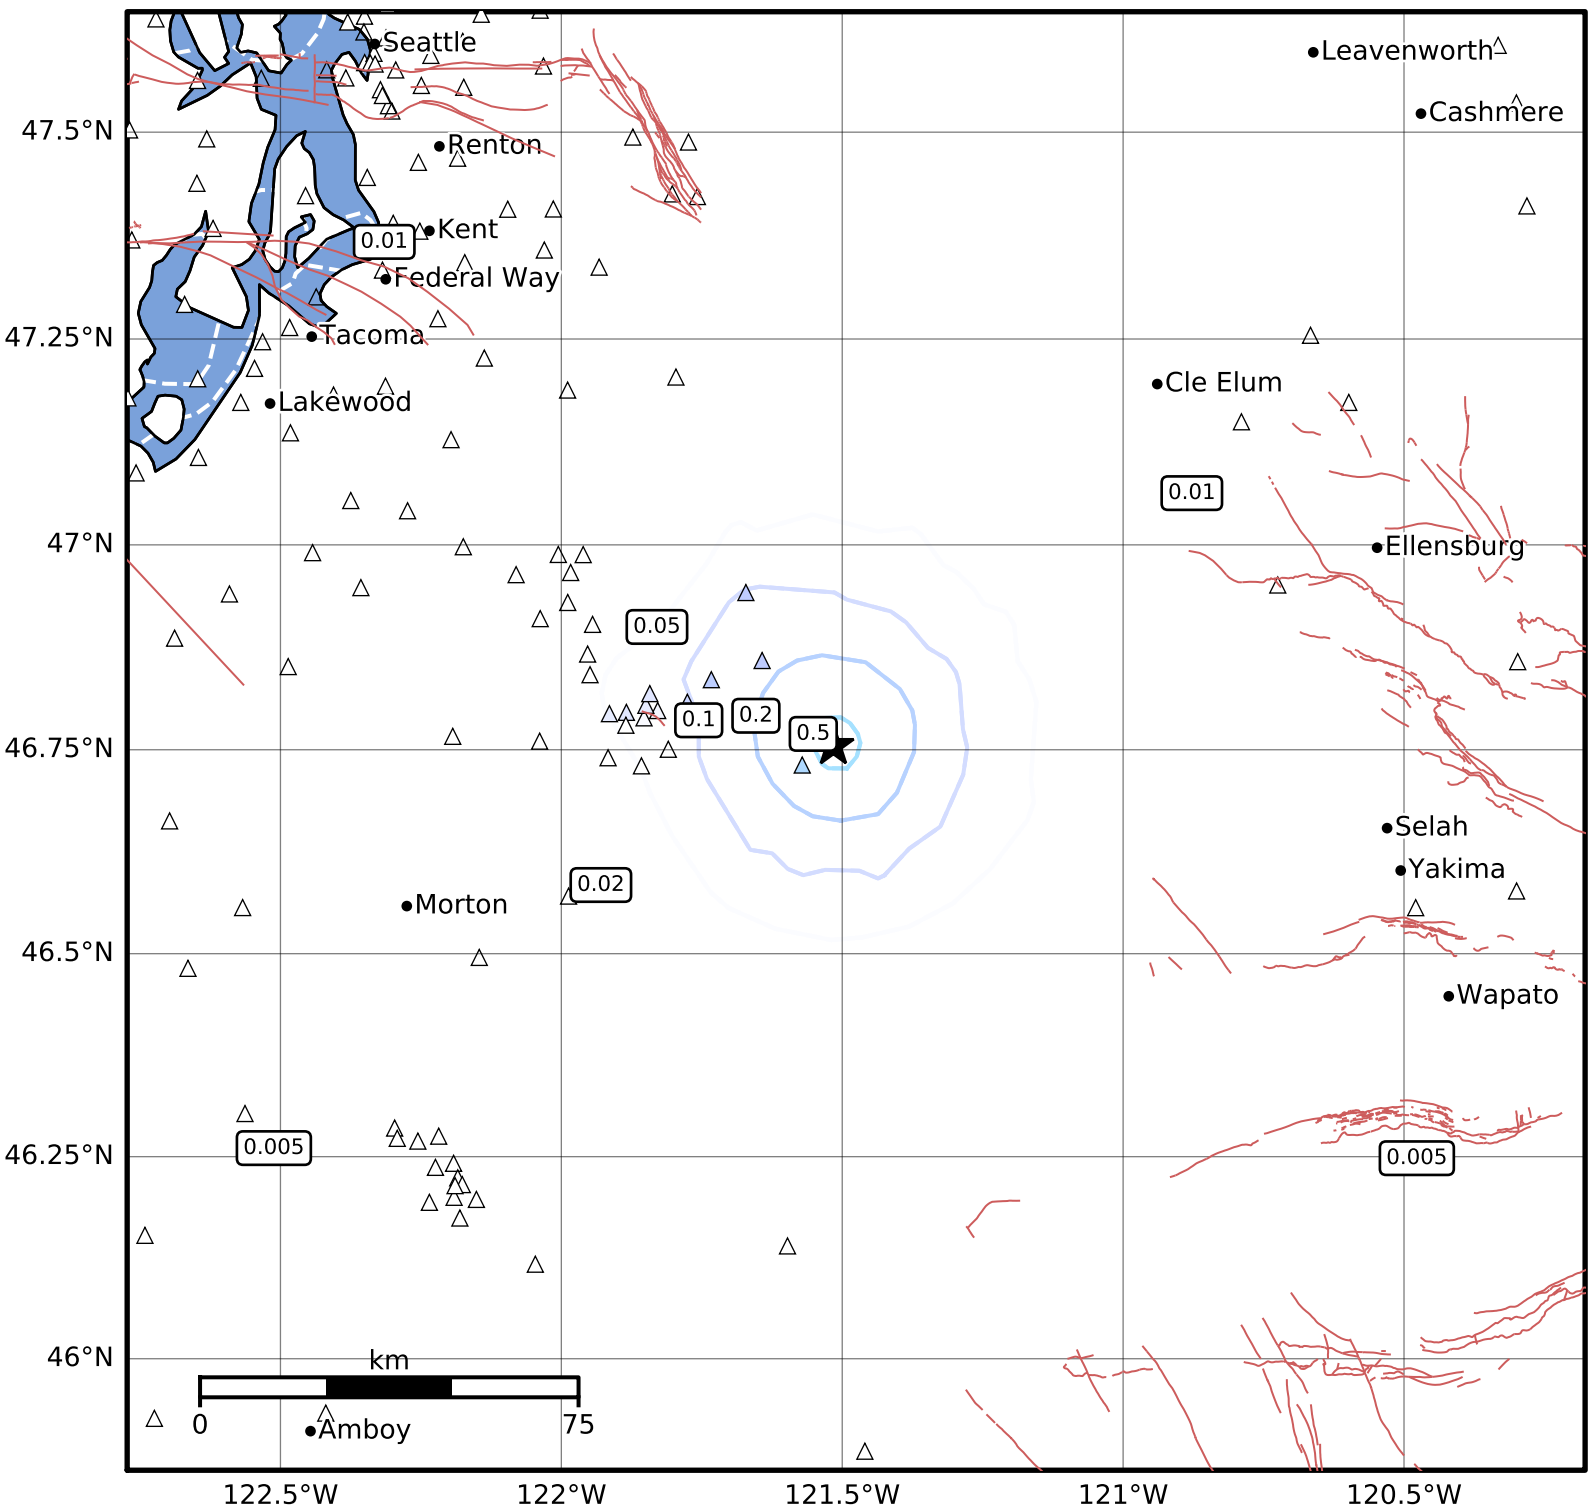

Peak Ground Acceleration Map PNSN  
 ShakeMap: 71.8 km ( 44.6 mi) SSW from Hyak, WA  
 Feb 07, 2024 19:11:29 UTC M3.0 N46.75 W121.52 Depth: 4.6km ID:uw61982146

PGA (%g)	0.1	0.2	0.5	1	2	5	10	20	50	100	200
----------	-----	-----	-----	---	---	---	----	----	----	-----	-----

Scale based on Worden et al. (2012)  
 Version 2: Processed 2024-02-07T21:12:43Z  
 △ Seismic Instrument    ○ Reported Intensity    ★ Epicenter