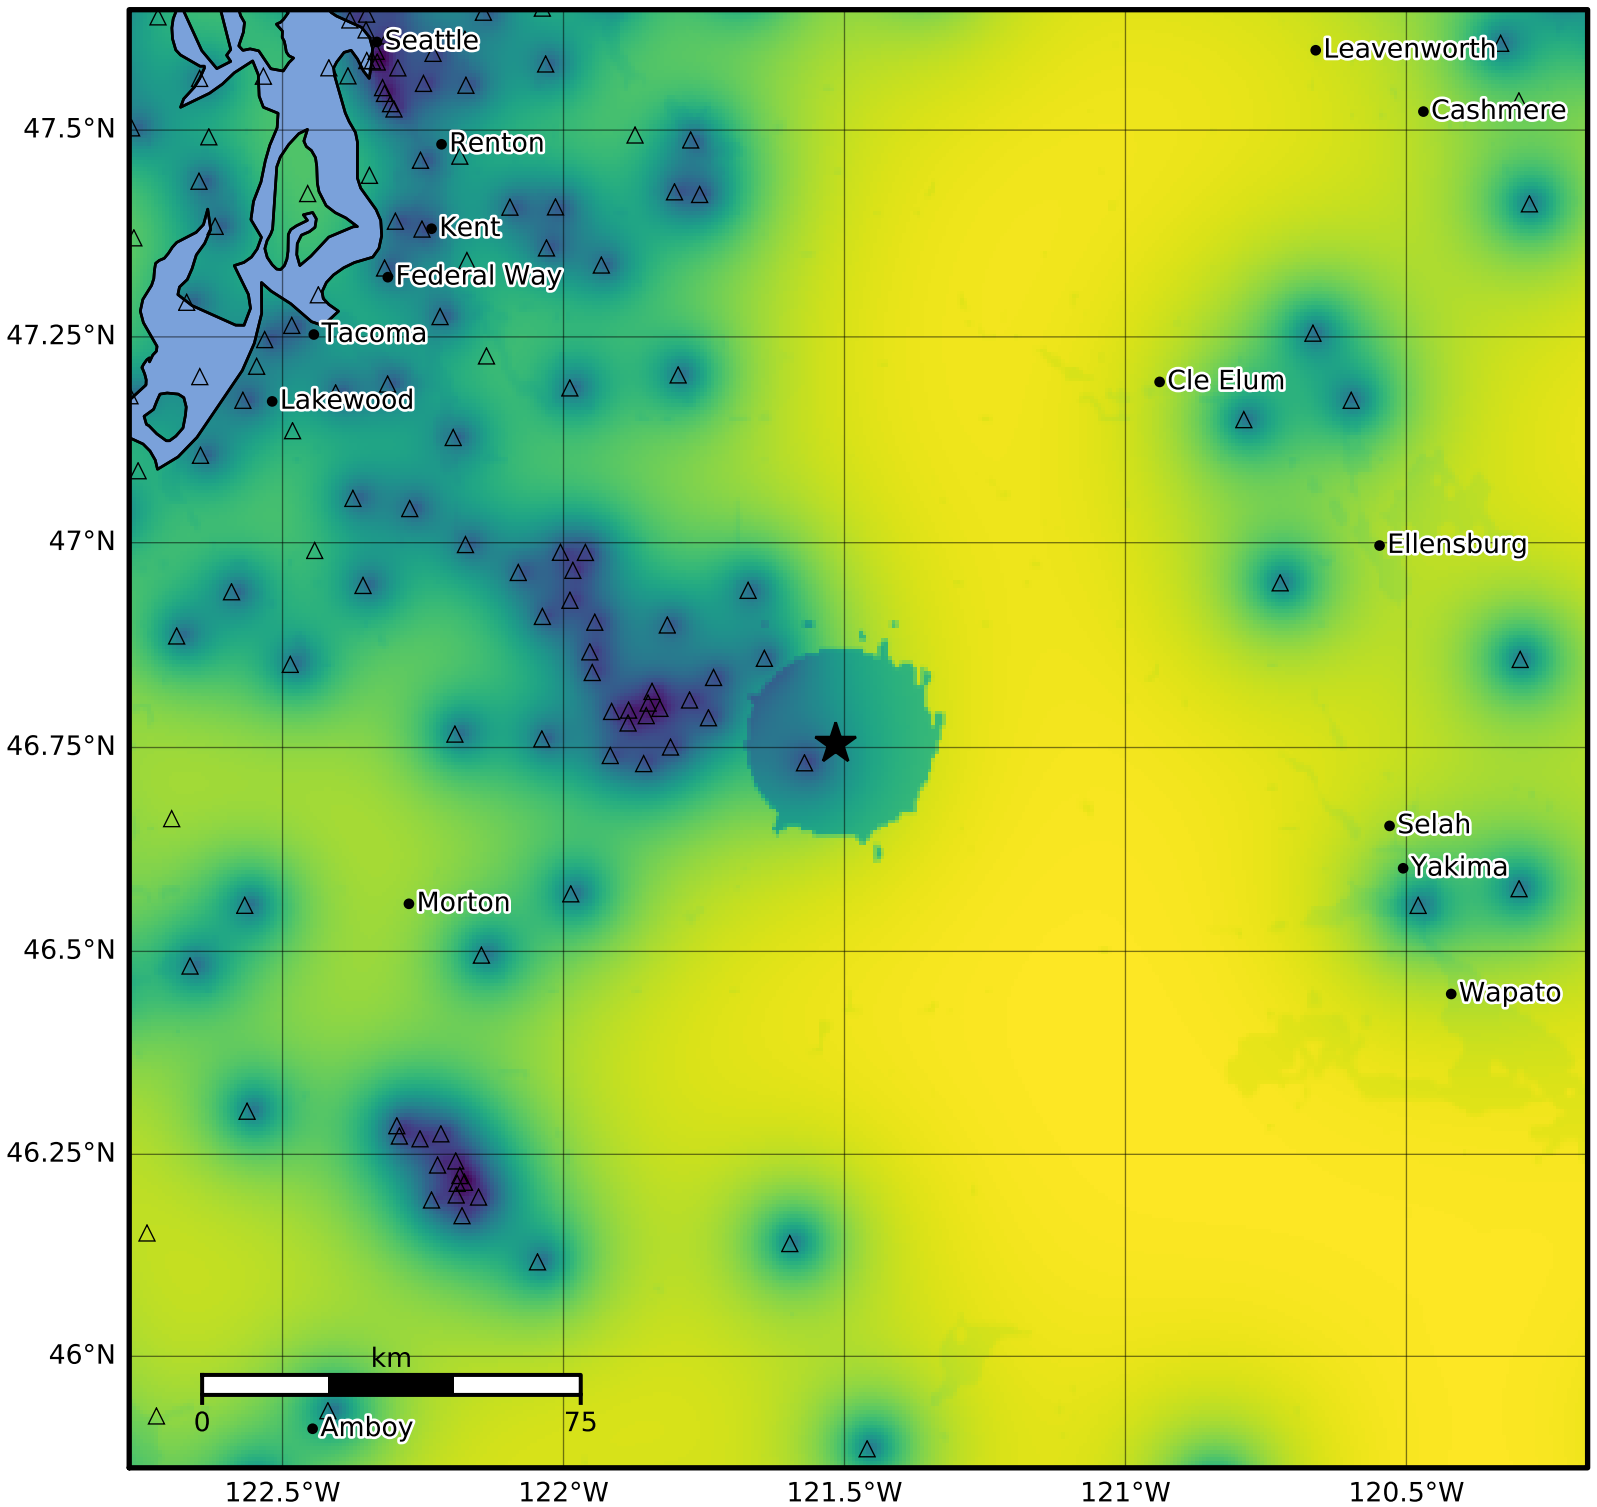

Macroseismic Intensity Map PNSN  
Uncertainty ShakeMap: 71.8 km ( 44.6 mi) SSW from Hyak, WA  
Feb 07, 2024 19:11:29 UTC M3.0 N46.75 W121.52 Depth: 4.6km ID:uw61982146

Version 2: Processed 2024-02-07T21:12:43Z