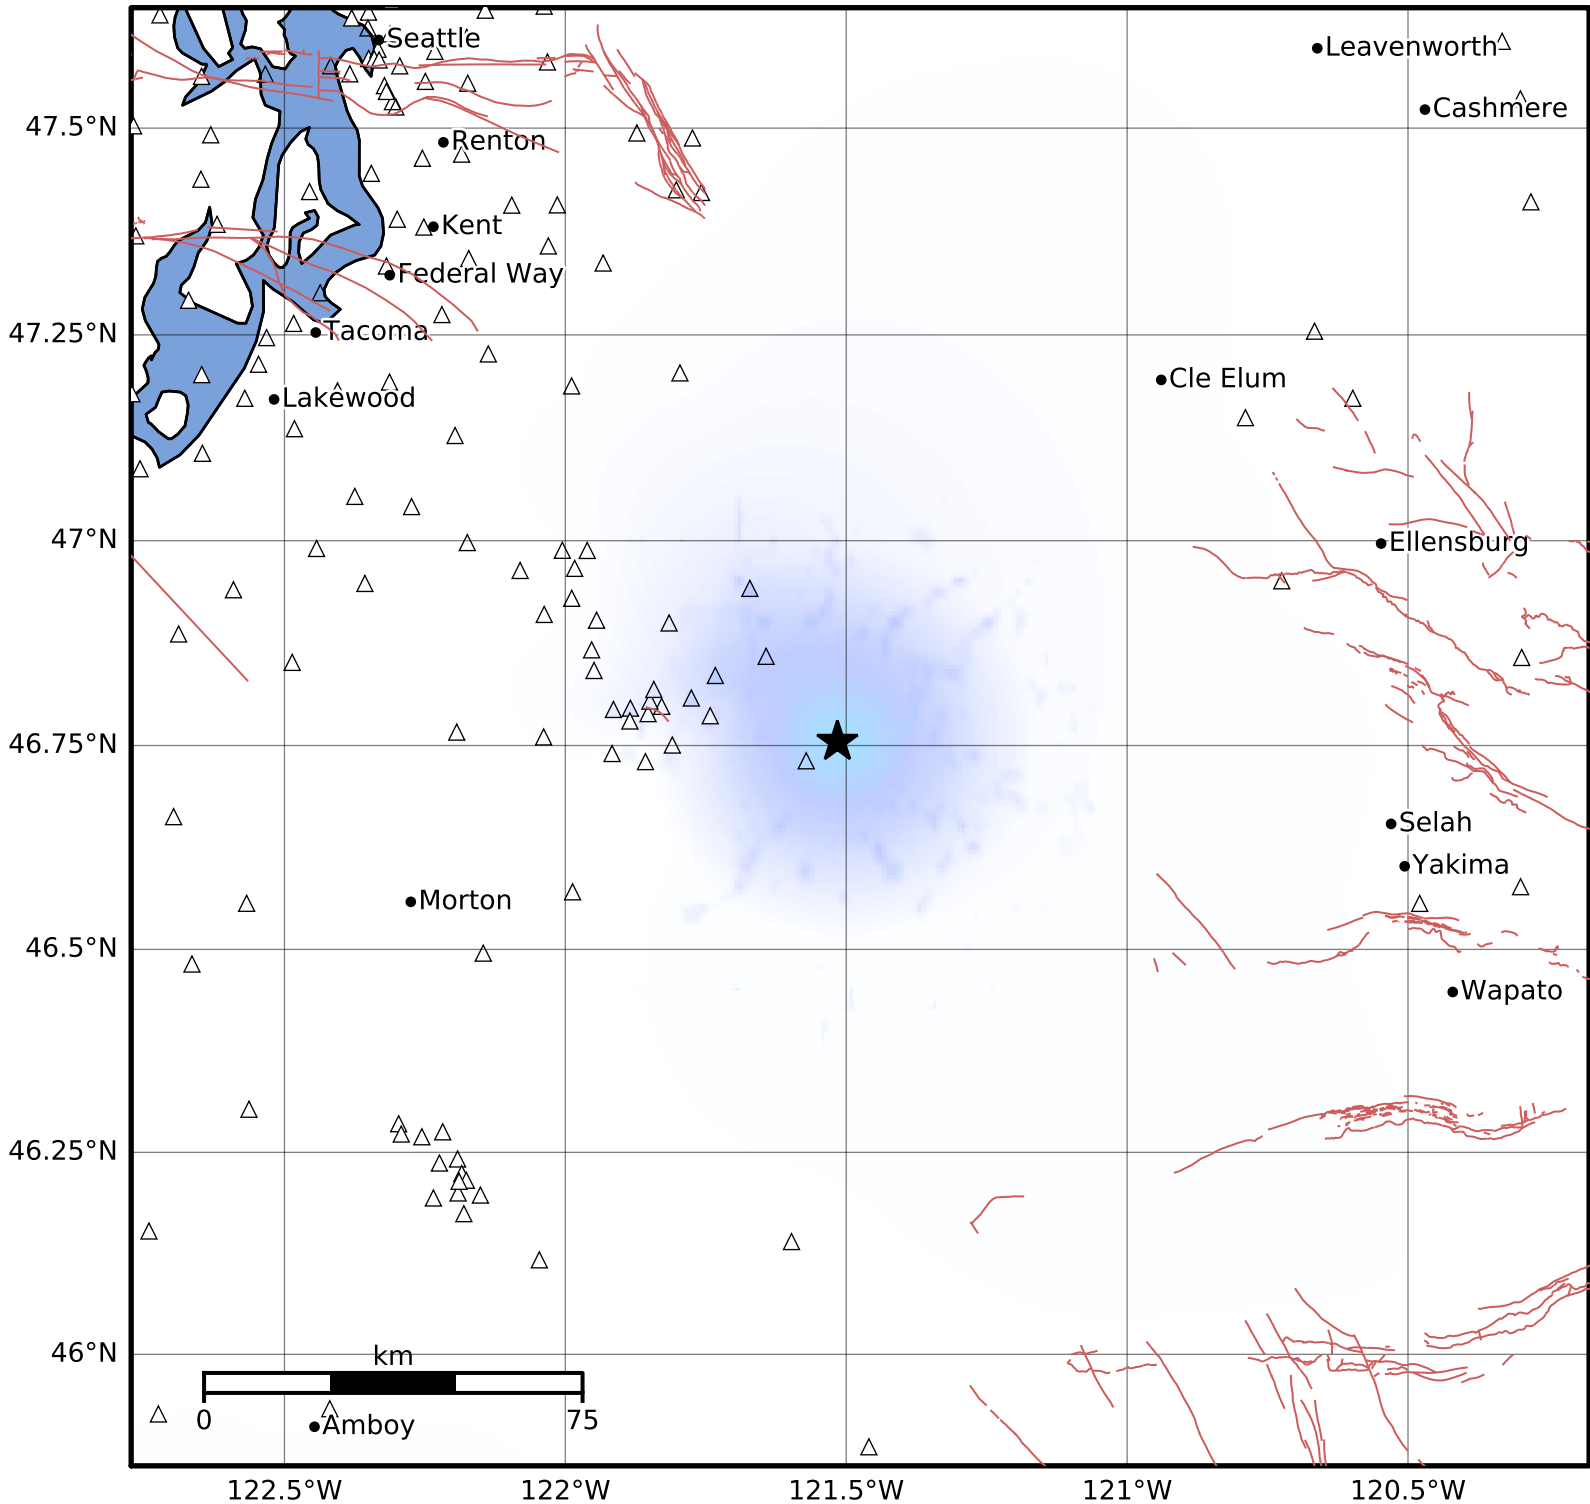

Macroseismic Intensity Map PNSN  
 ShakeMap: 71.8 km ( 44.6 mi) SSW from Hyak, WA  
 Feb 07, 2024 19:11:29 UTC M3.0 N46.75 W121.52 Depth: 4.6km ID:uw61982146

SHAKING	Not felt	Weak	Light	Moderate	Strong	Very strong	Severe	Violent	Extreme
DAMAGE	None	None	None	Very light	Light	Moderate	Moderate/heavy	Heavy	Very heavy
PGA(%g)	<0.0464	0.297	2.76	6.2	11.5	21.5	40.1	74.7	>139
PGV(cm/s)	<0.0215	0.135	1.41	4.65	9.64	20	41.4	85.8	>178
INTENSITY	I	II-III	IV	V	VI	VII	VIII	IX	X+

Scale based on Worden et al. (2012)

Version 2: Processed 2024-02-07T21:12:43Z

△ Seismic Instrument ○ Reported Intensity

★ Epicenter