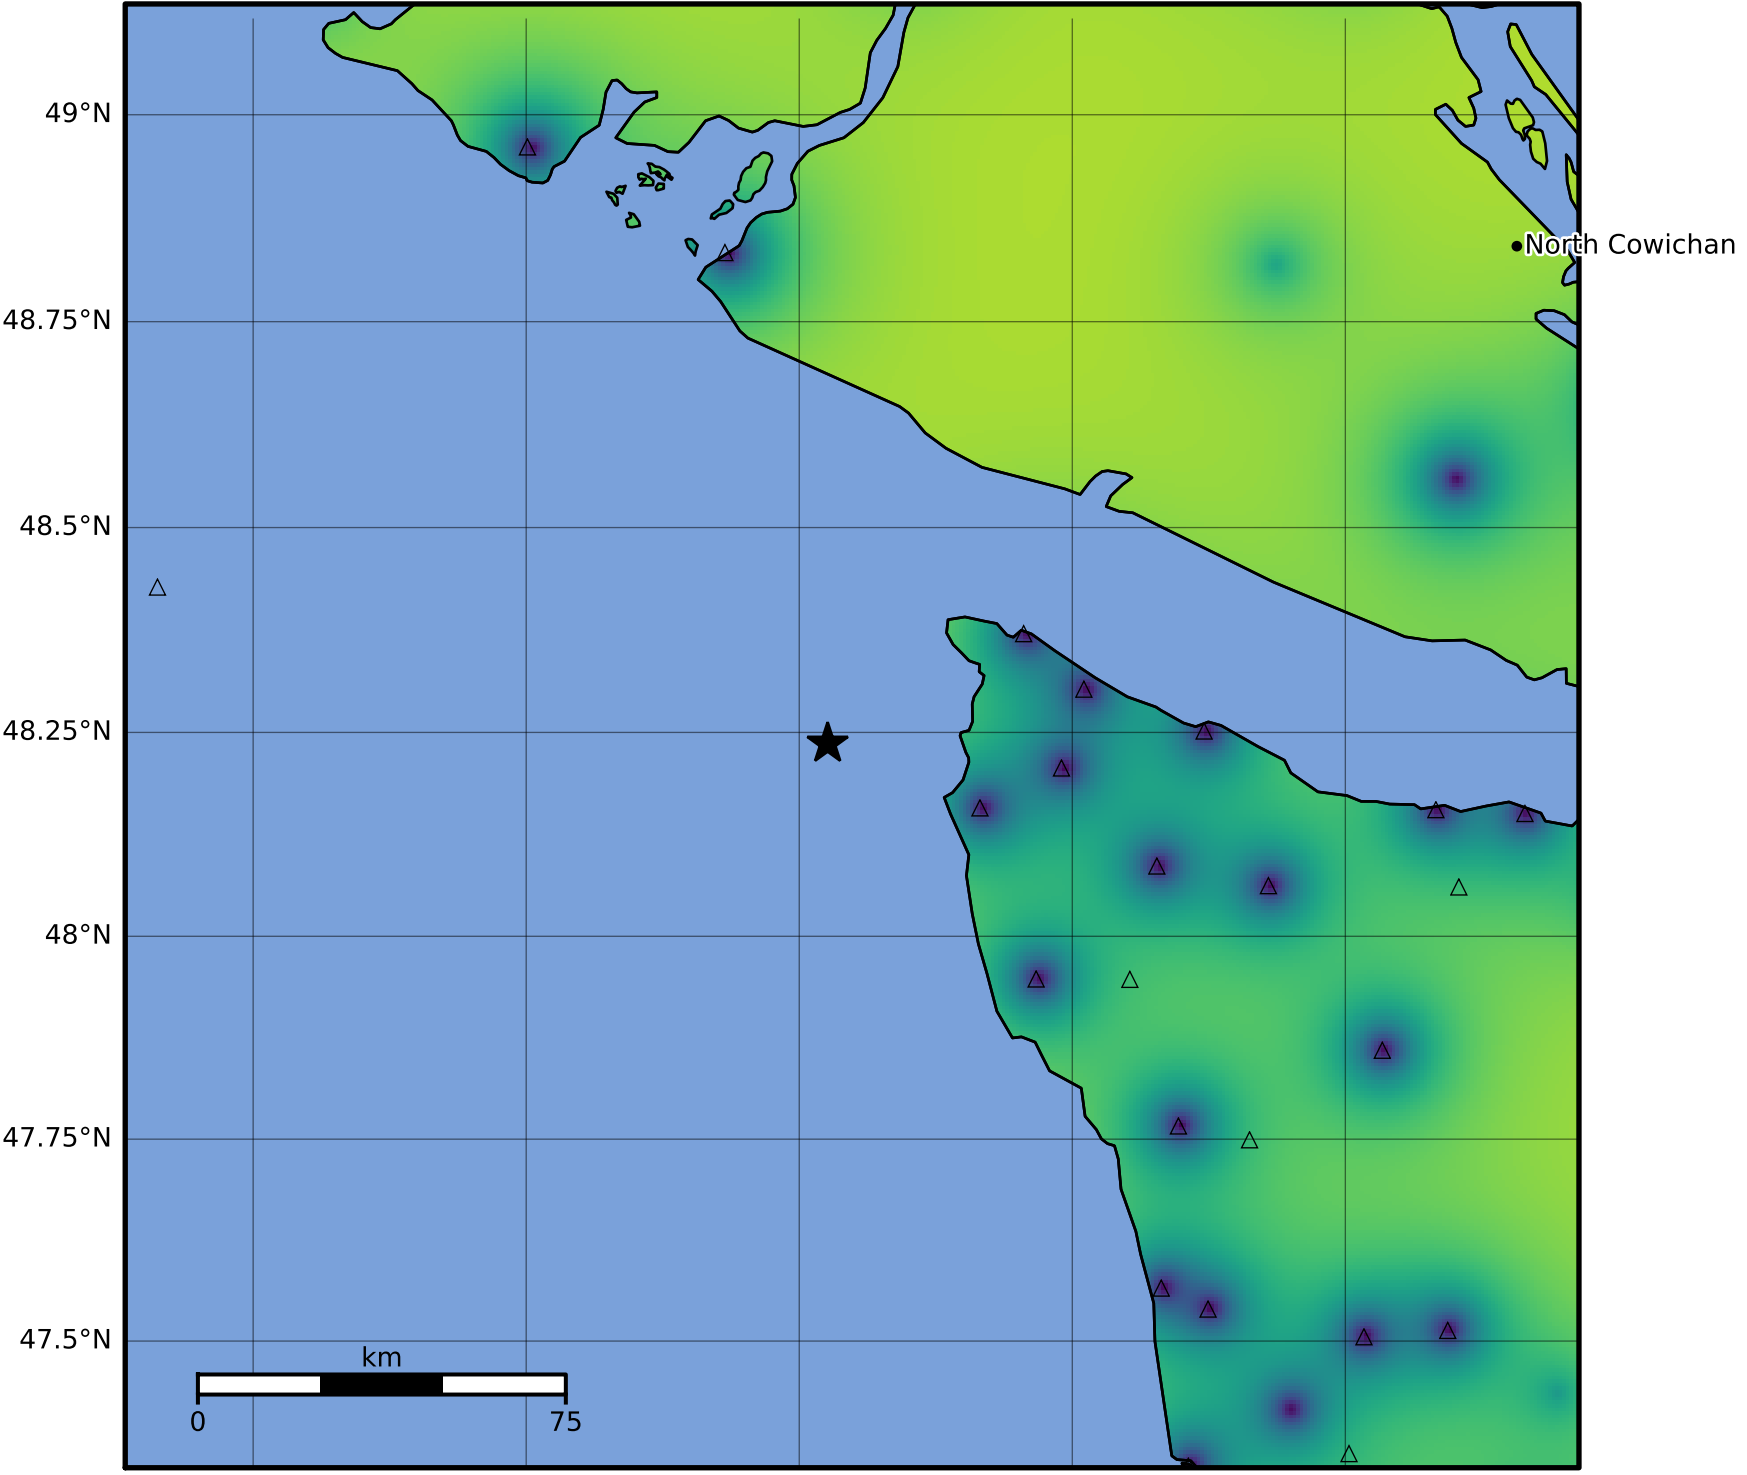

3.0 Second Peak Spectral Acceleration Map PNSN  
Uncertainty ShakeMap: 52.9 km ( 32.9 mi) NW from Forks, WA  
Jan 16, 2024 22:24:01 UTC M3.2 N48.24 W124.95 Depth: -0.2km ID:uw61980156

Version 2: Processed 2024-01-16T23:07:17Z