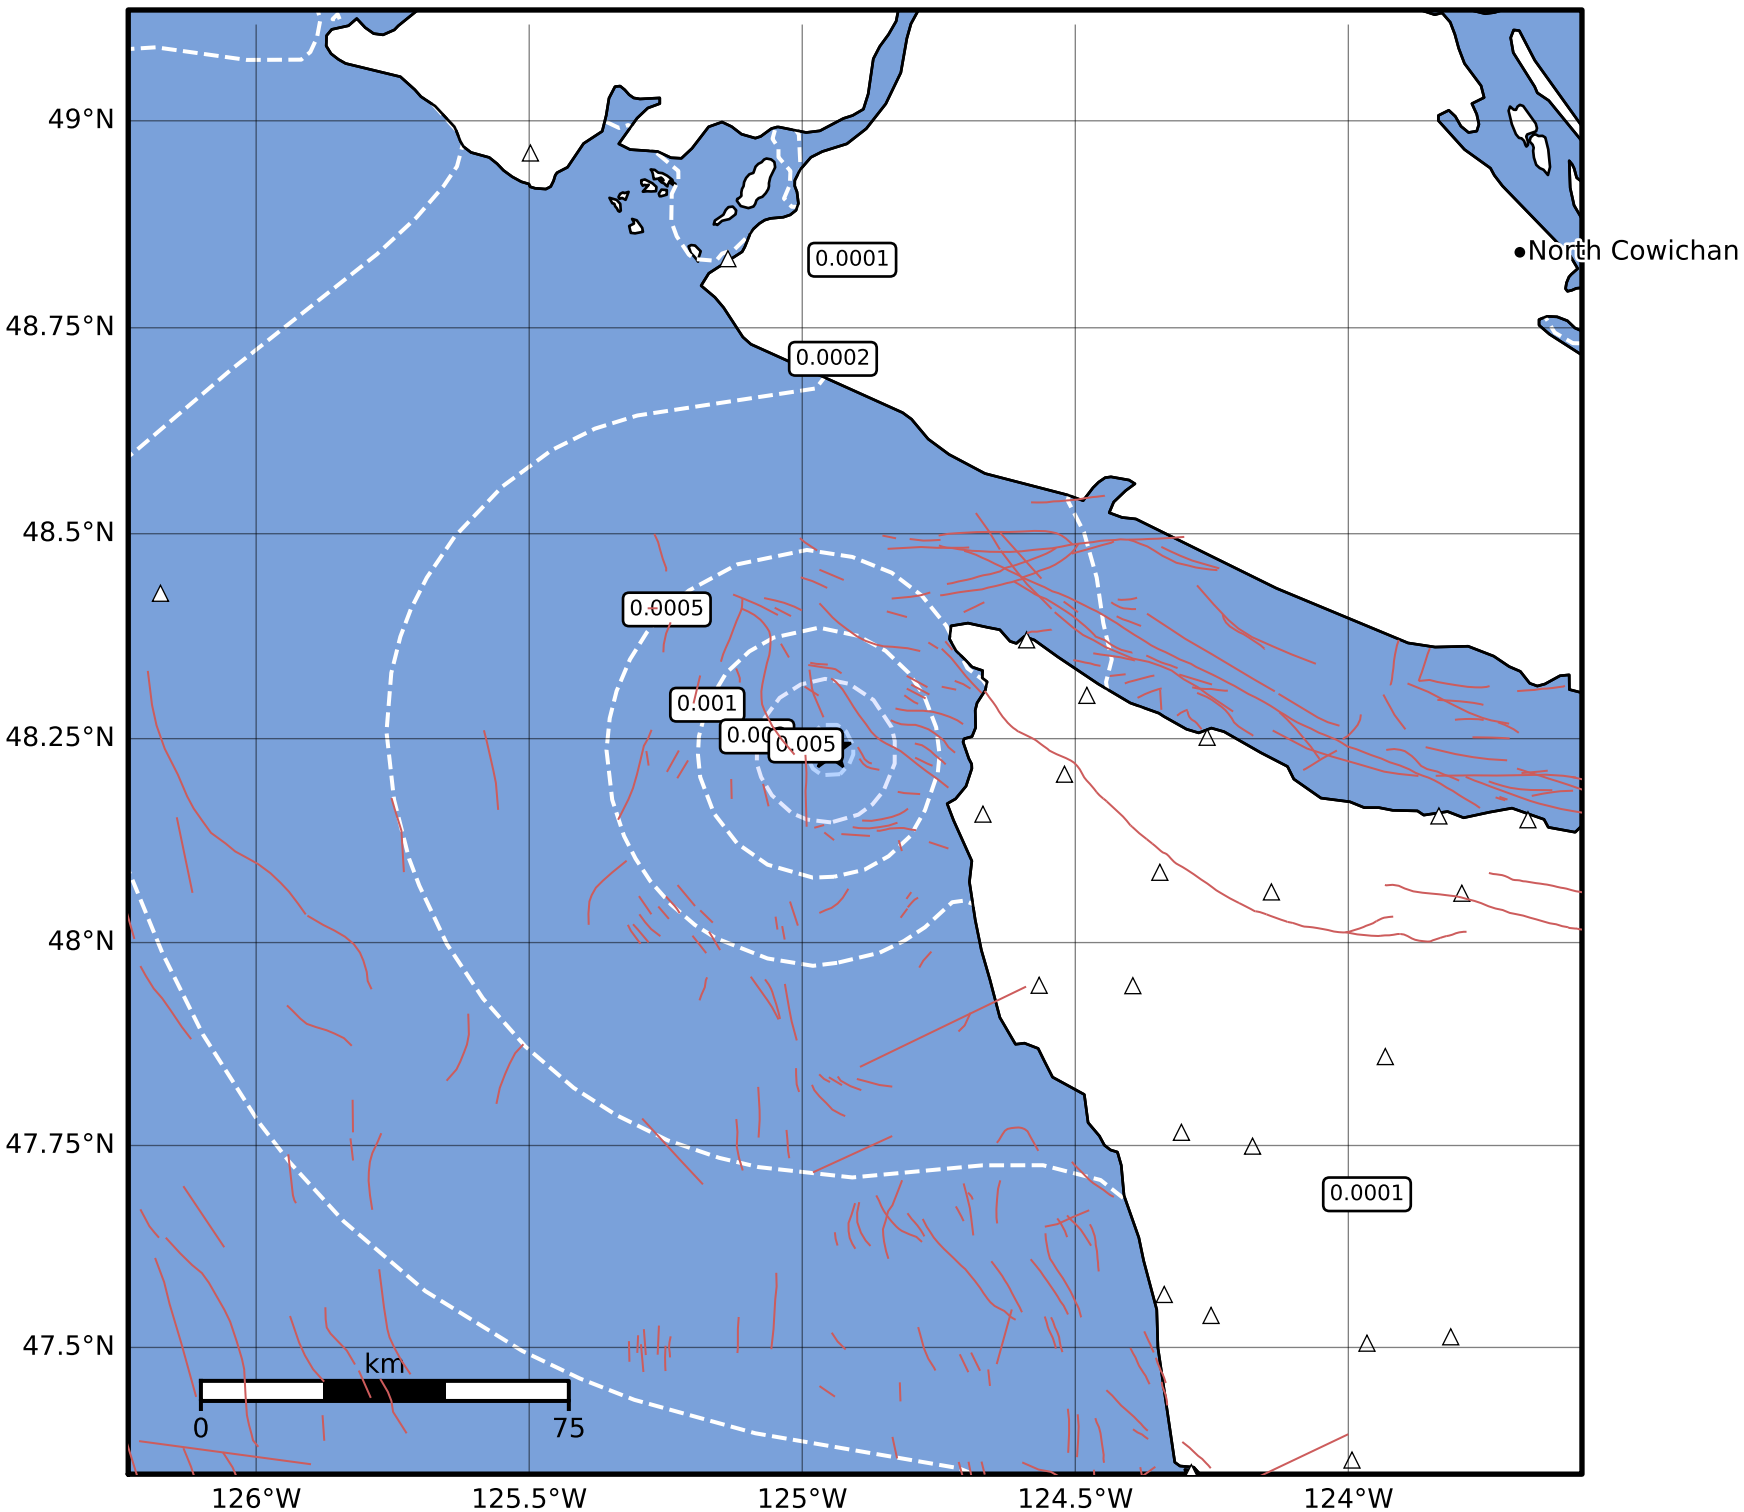

3.0 Second Peak Spectral Acceleration Map PNSN
ShakeMap: 52.9 km (32.9 mi) NW from Forks, WA
Jan 16, 2024 22:24:01 UTC M3.2 N48.24 W124.95 Depth: -0.2km ID:uw61980156

Scale based on Worden et al. (2012)

Version 2: Processed 2024-01-16T23:07:17Z

△ Seismic Instrument ○ Reported Intensity

★ Epicenter