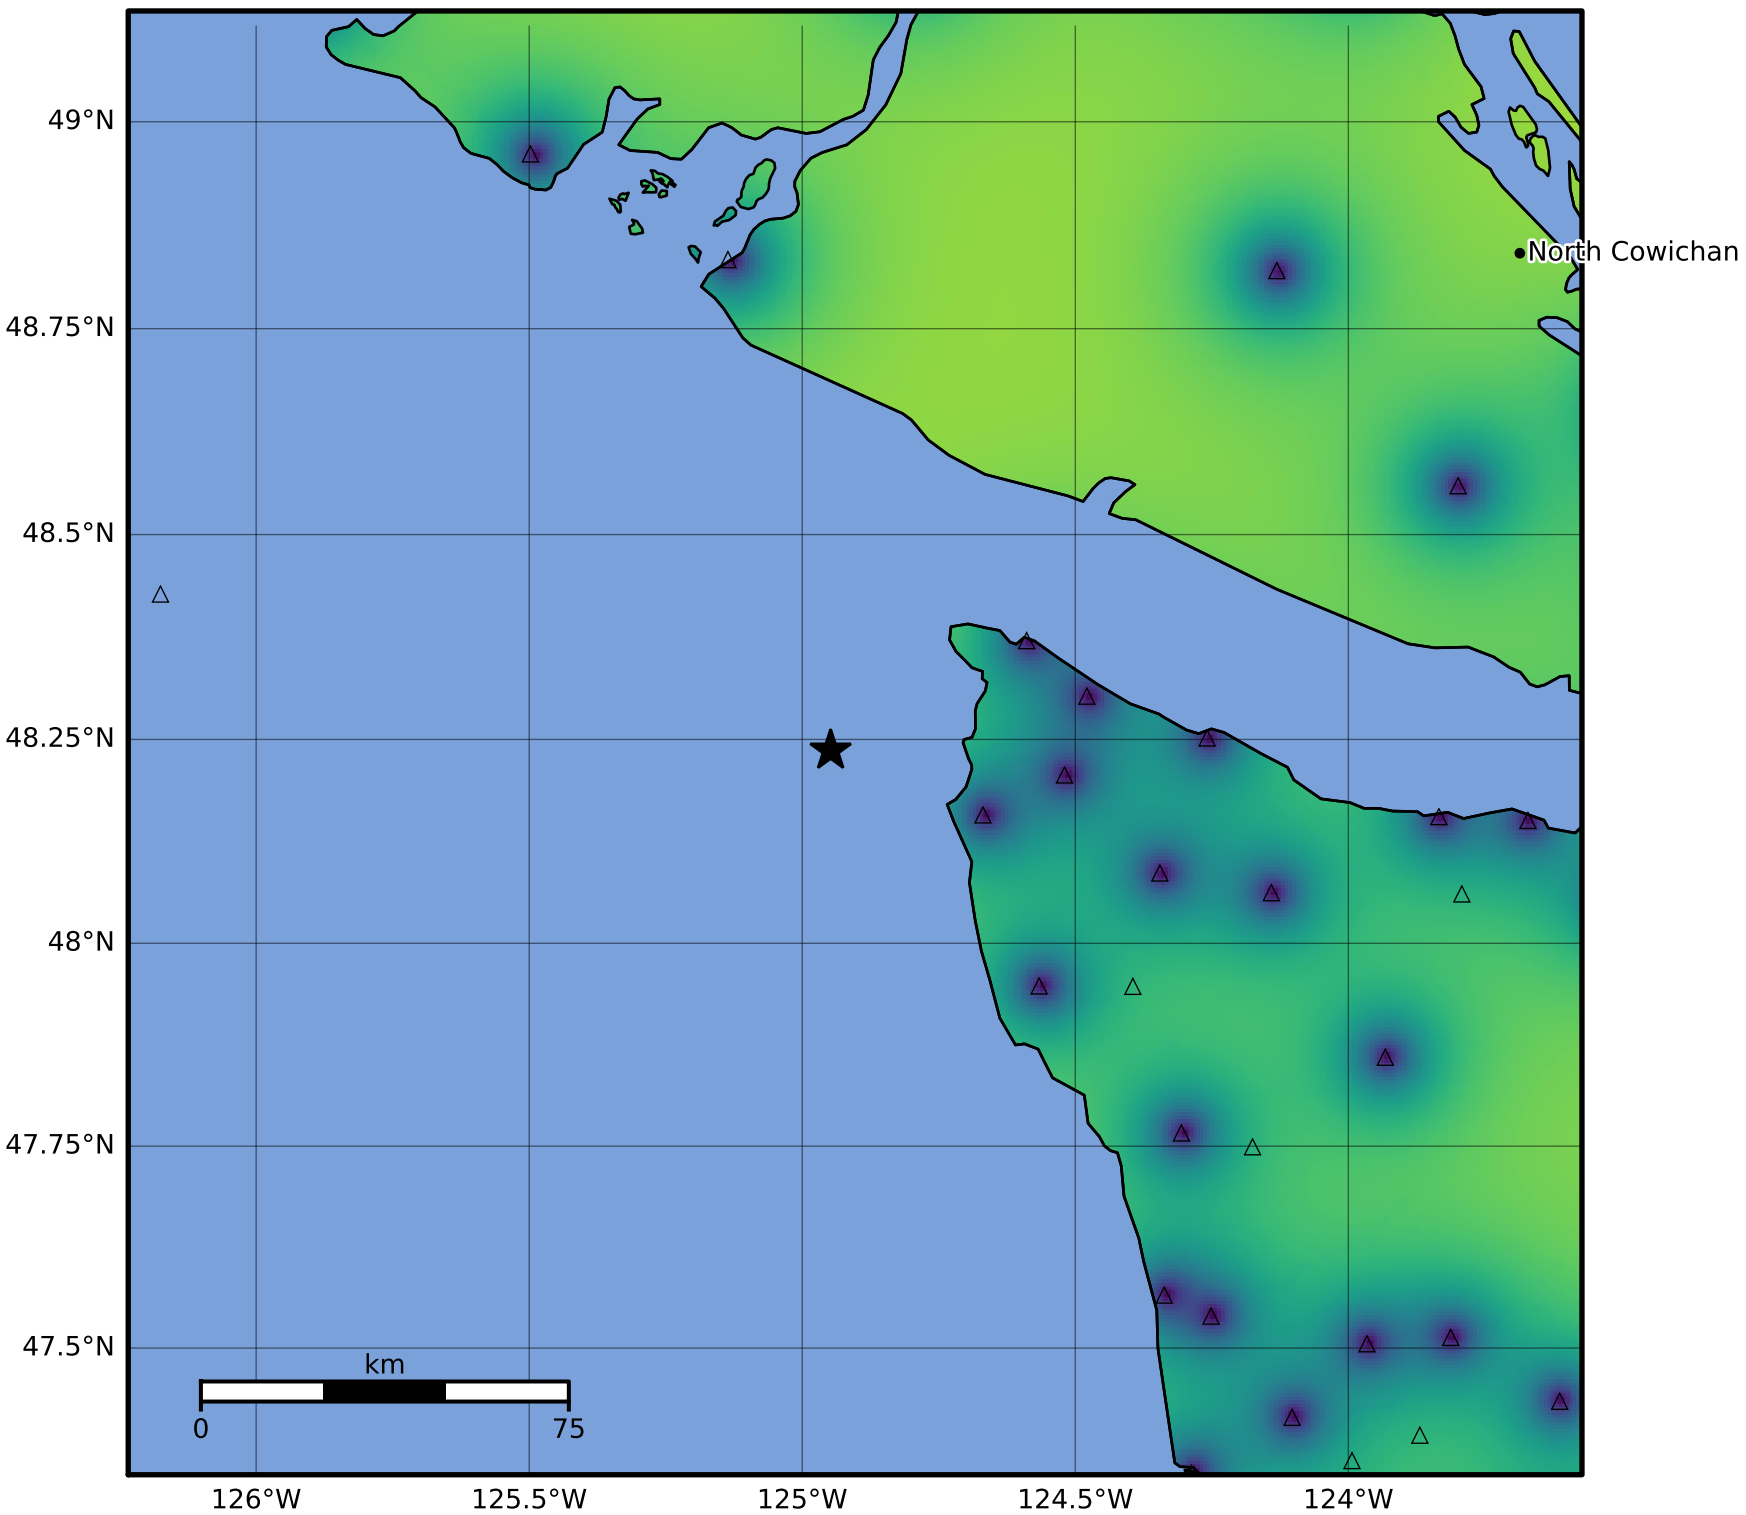

1.0 Second Peak Spectral Acceleration Map PNSN  
Uncertainty ShakeMap: 52.9 km ( 32.9 mi) NW from Forks, WA  
Jan 16, 2024 22:24:01 UTC M3.2 N48.24 W124.95 Depth: -0.2km ID:uw61980156

Version 2: Processed 2024-01-16T23:07:17Z