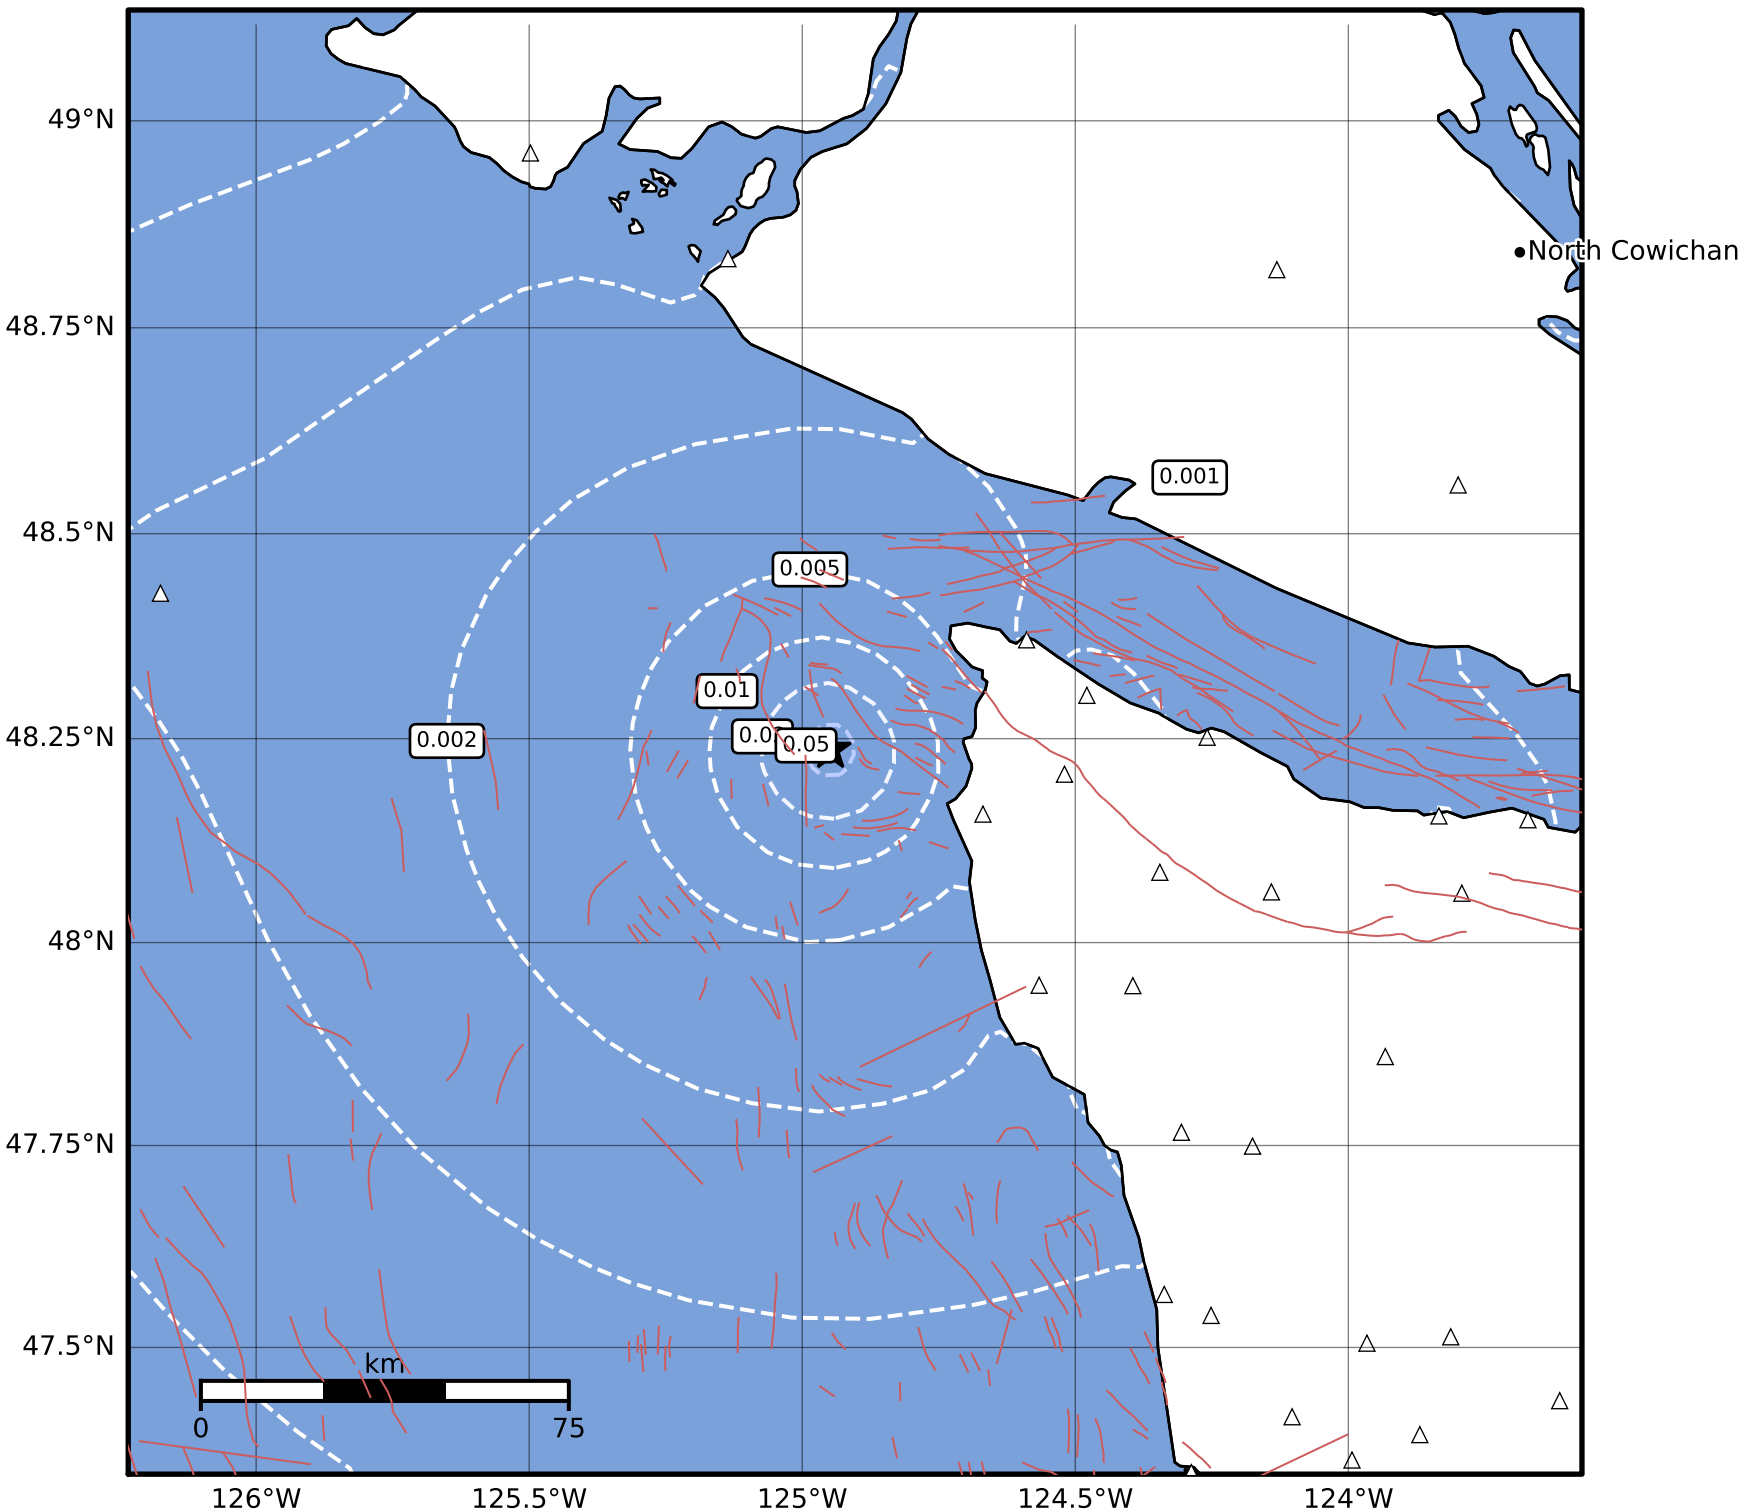

1.0 Second Peak Spectral Acceleration Map PNSN
 ShakeMap: 52.9 km (32.9 mi) NW from Forks, WA
 Jan 16, 2024 22:24:01 UTC M3.2 N48.24 W124.95 Depth: -0.2km ID:uw61980156

Scale based on Worden et al. (2012)

Version 2: Processed 2024-01-16T23:07:17Z

△ Seismic Instrument ○ Reported Intensity

★ Epicenter