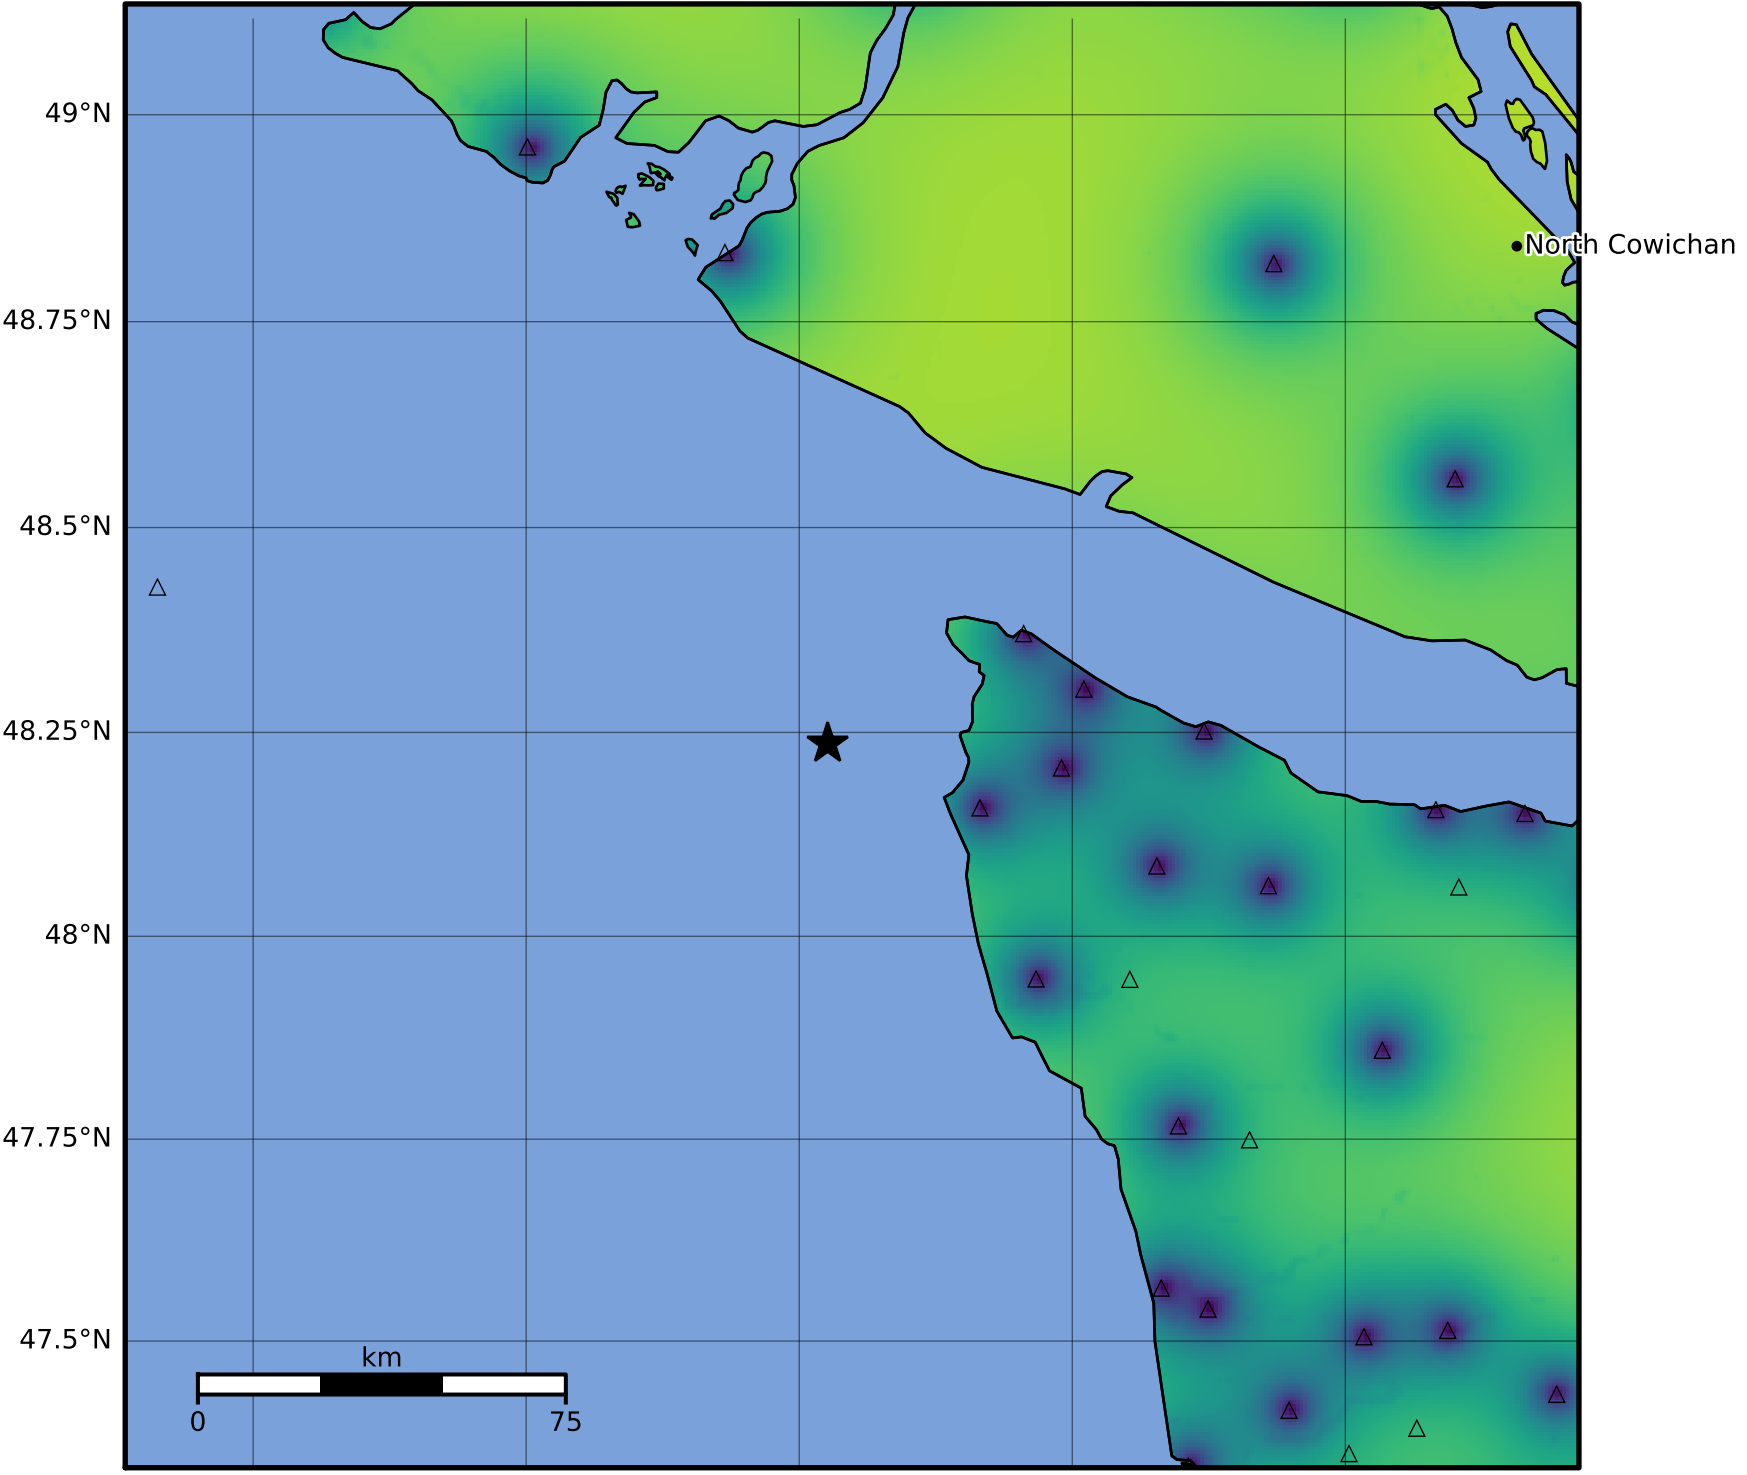

0.3 Second Peak Spectral Acceleration Map PNSN
Uncertainty ShakeMap: 52.9 km (32.9 mi) NW from Forks, WA
Jan 16, 2024 22:24:01 UTC M3.2 N48.24 W124.95 Depth: -0.2km ID:uw61980156

Version 2: Processed 2024-01-16T23:07:17Z