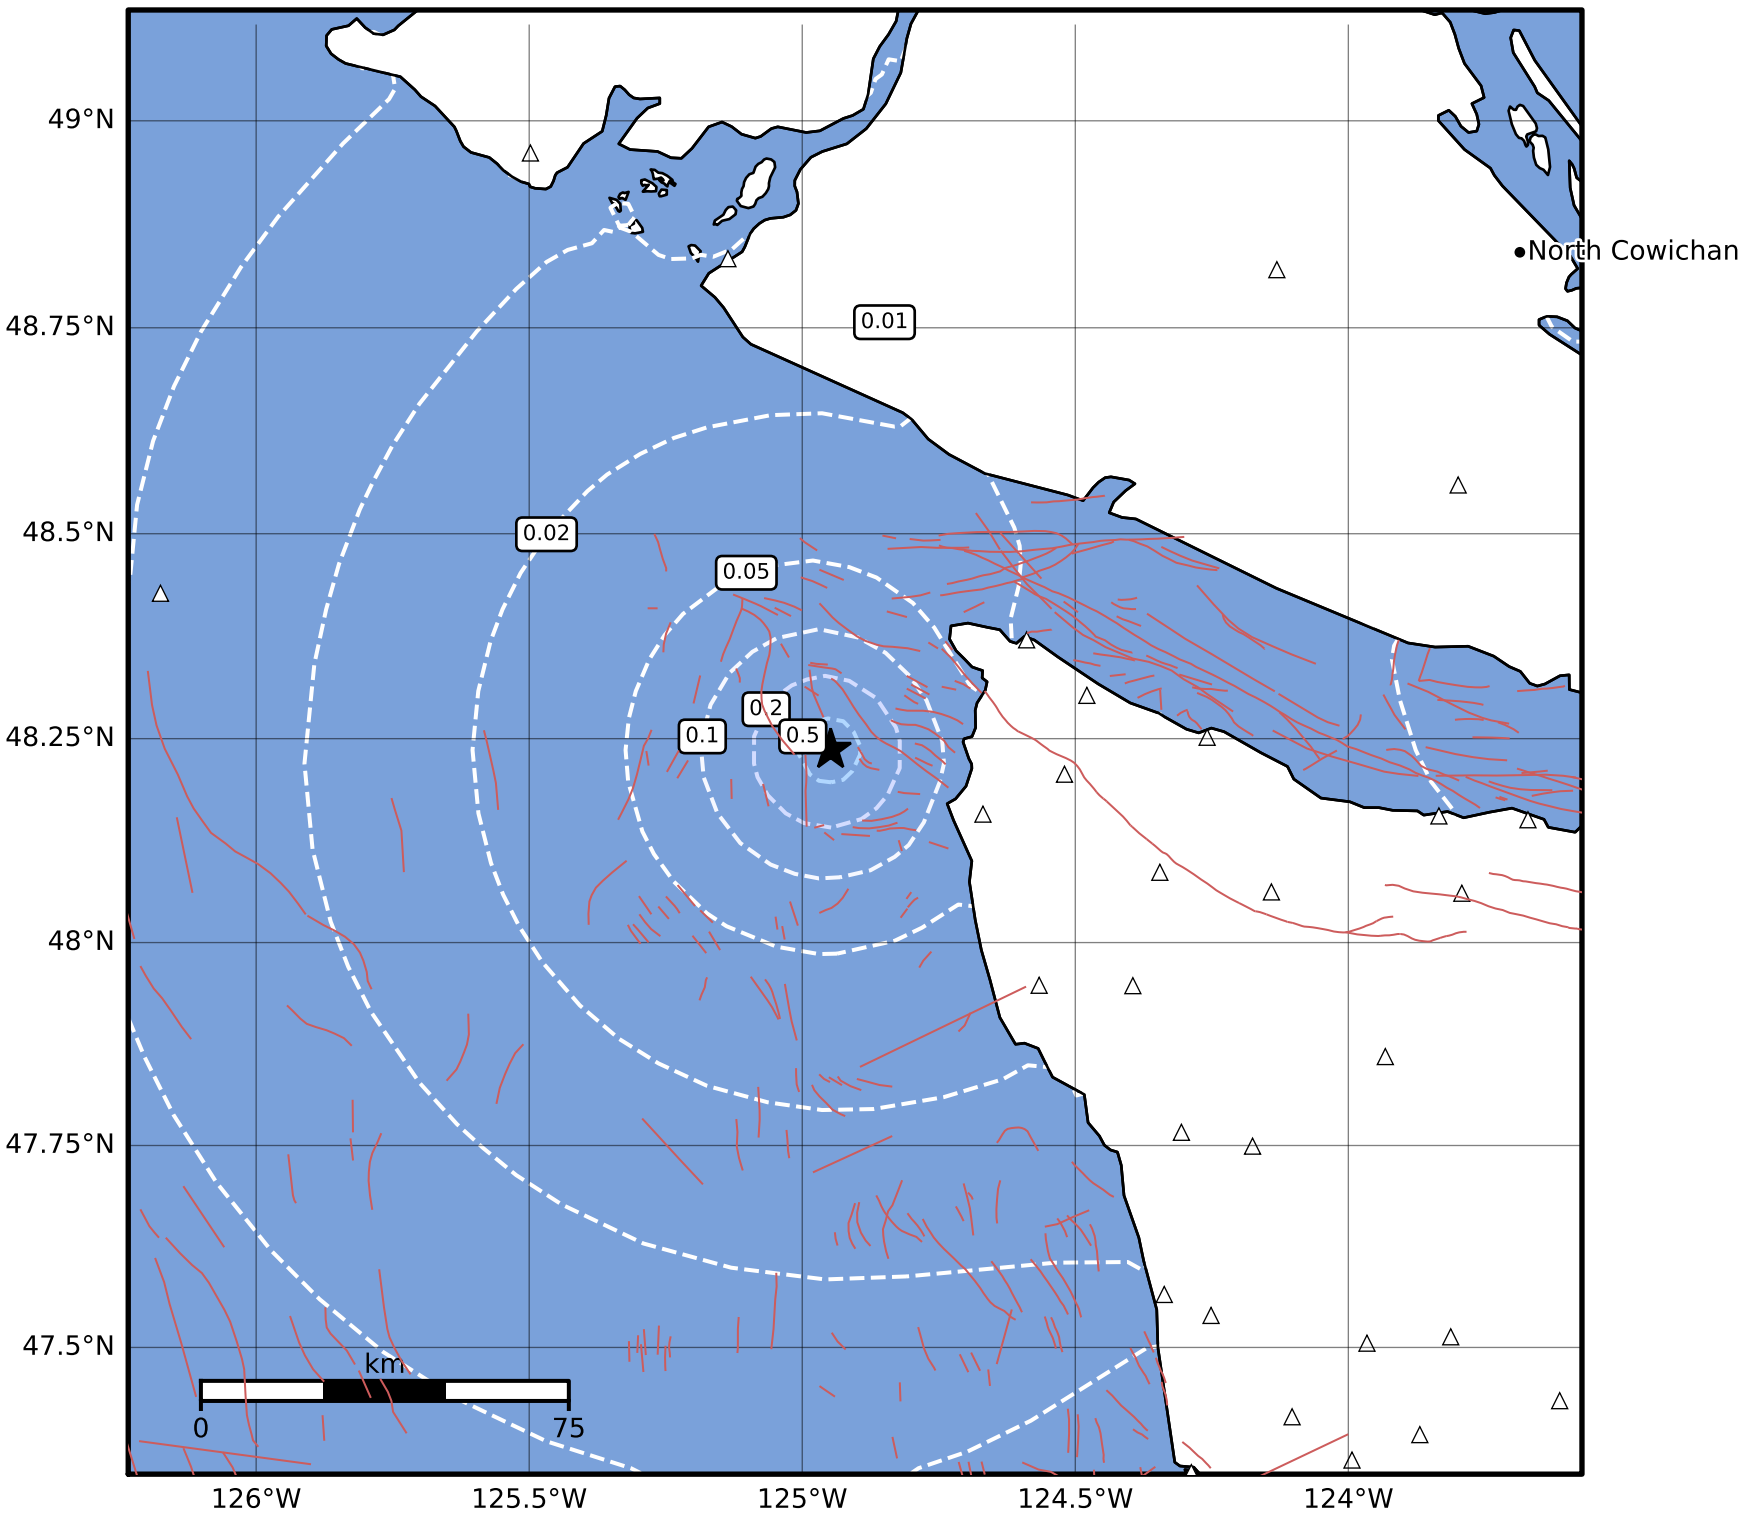

0.3 Second Peak Spectral Acceleration Map PNSN  
ShakeMap: 52.9 km ( 32.9 mi) NW from Forks, WA  
Jan 16, 2024 22:24:01 UTC M3.2 N48.24 W124.95 Depth: -0.2km ID:uw61980156

Scale based on Worden et al. (2012)

Version 2: Processed 2024-01-16T23:07:17Z

△ Seismic Instrument ○ Reported Intensity

★ Epicenter