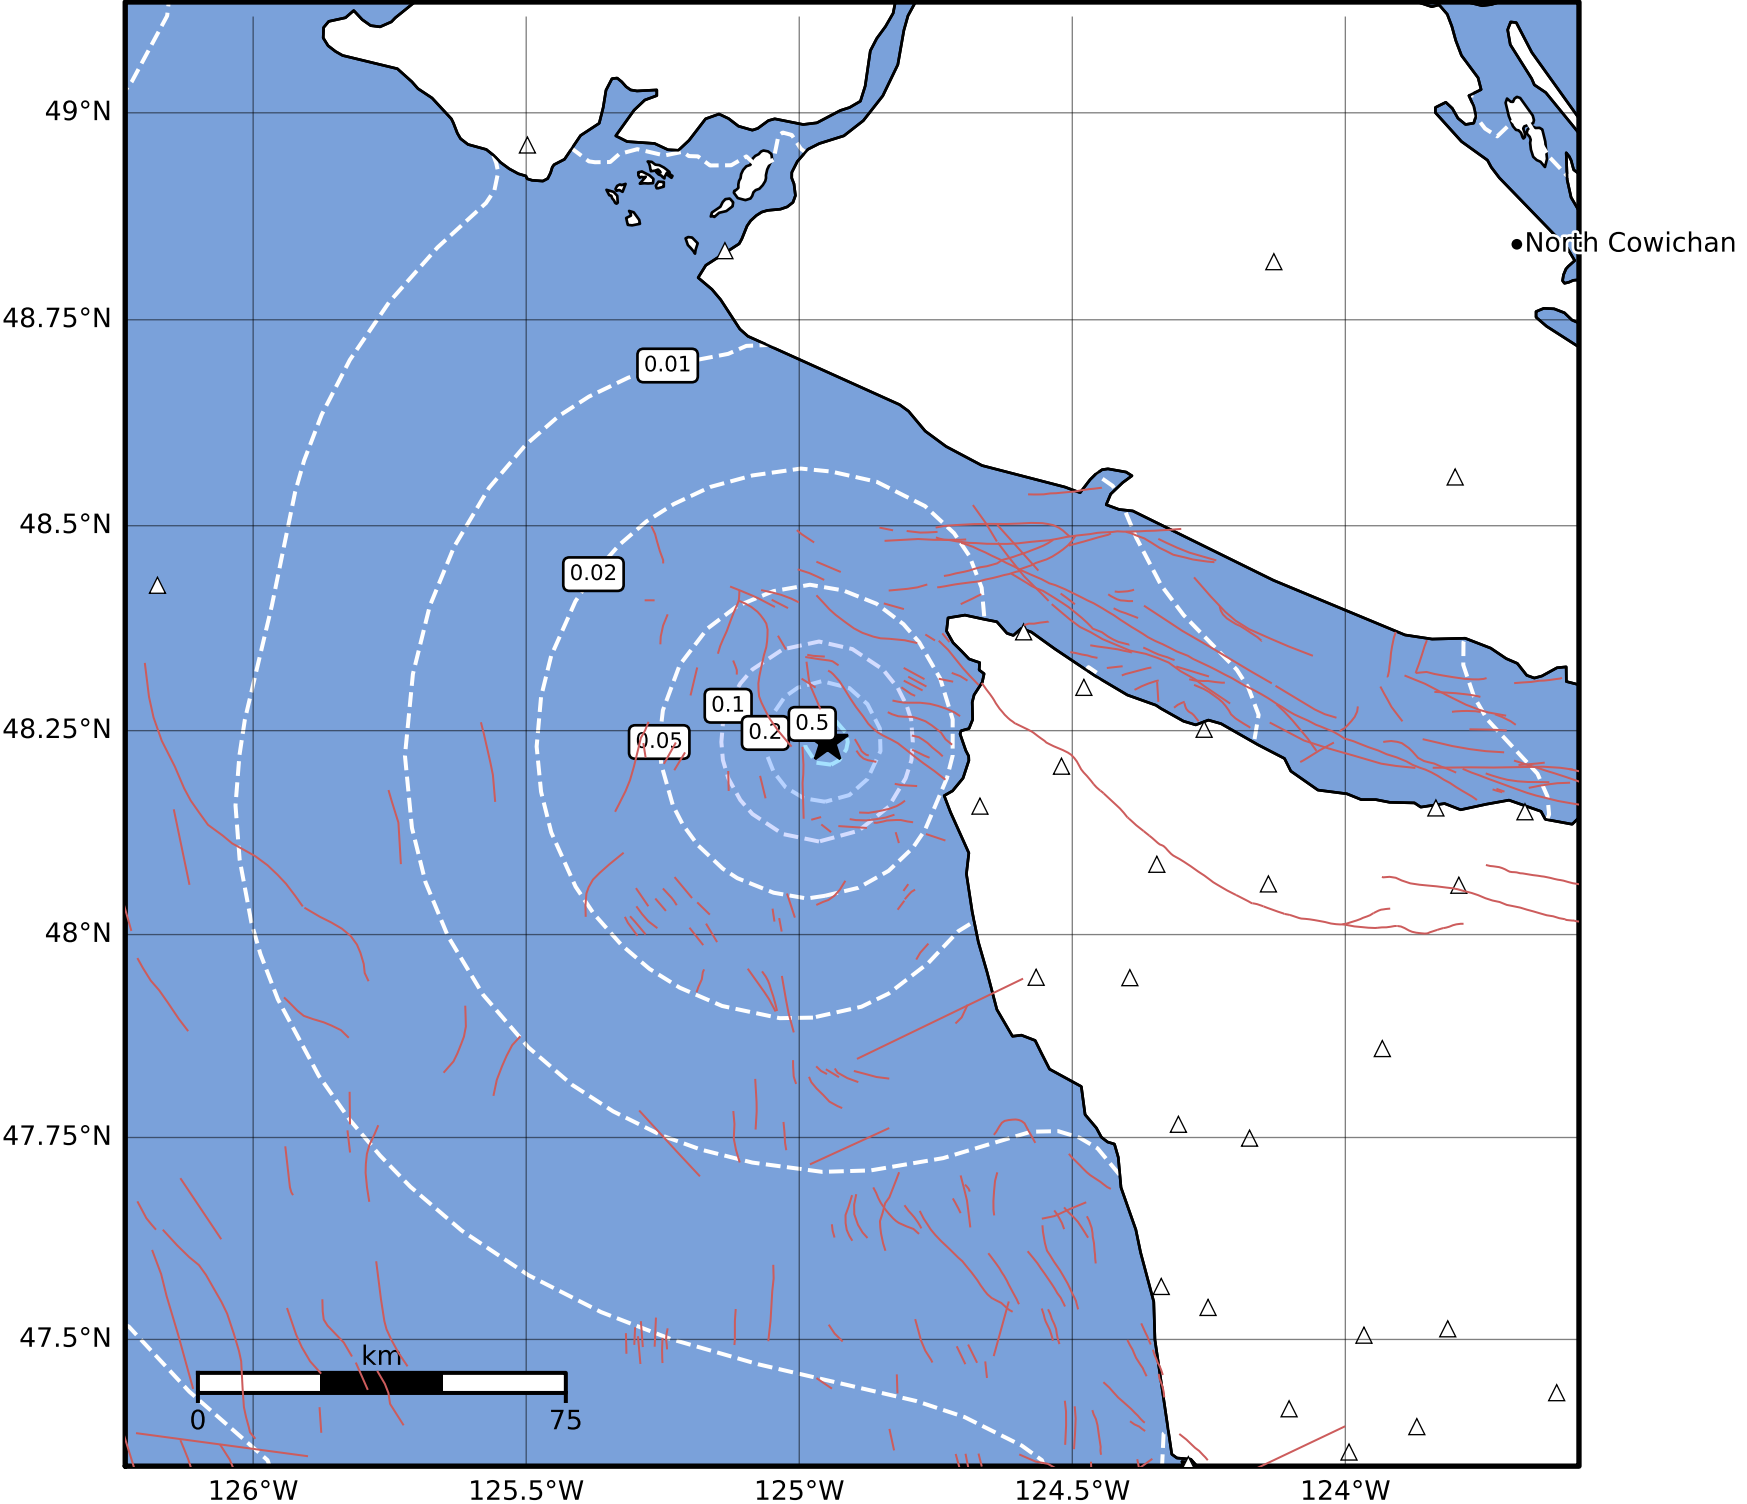

Peak Ground Acceleration Map PNSN
 ShakeMap: 52.9 km (32.9 mi) NW from Forks, WA
 Jan 16, 2024 22:24:01 UTC M3.2 N48.24 W124.95 Depth: -0.2km ID:uw61980156

PGA (%g)	0.1	0.2	0.5	1	2	5	10	20	50	100	200
----------	-----	-----	-----	---	---	---	----	----	----	-----	-----

Scale based on Worden et al. (2012)

Version 2: Processed 2024-01-16T23:07:17Z

△ Seismic Instrument ○ Reported Intensity ★ Epicenter