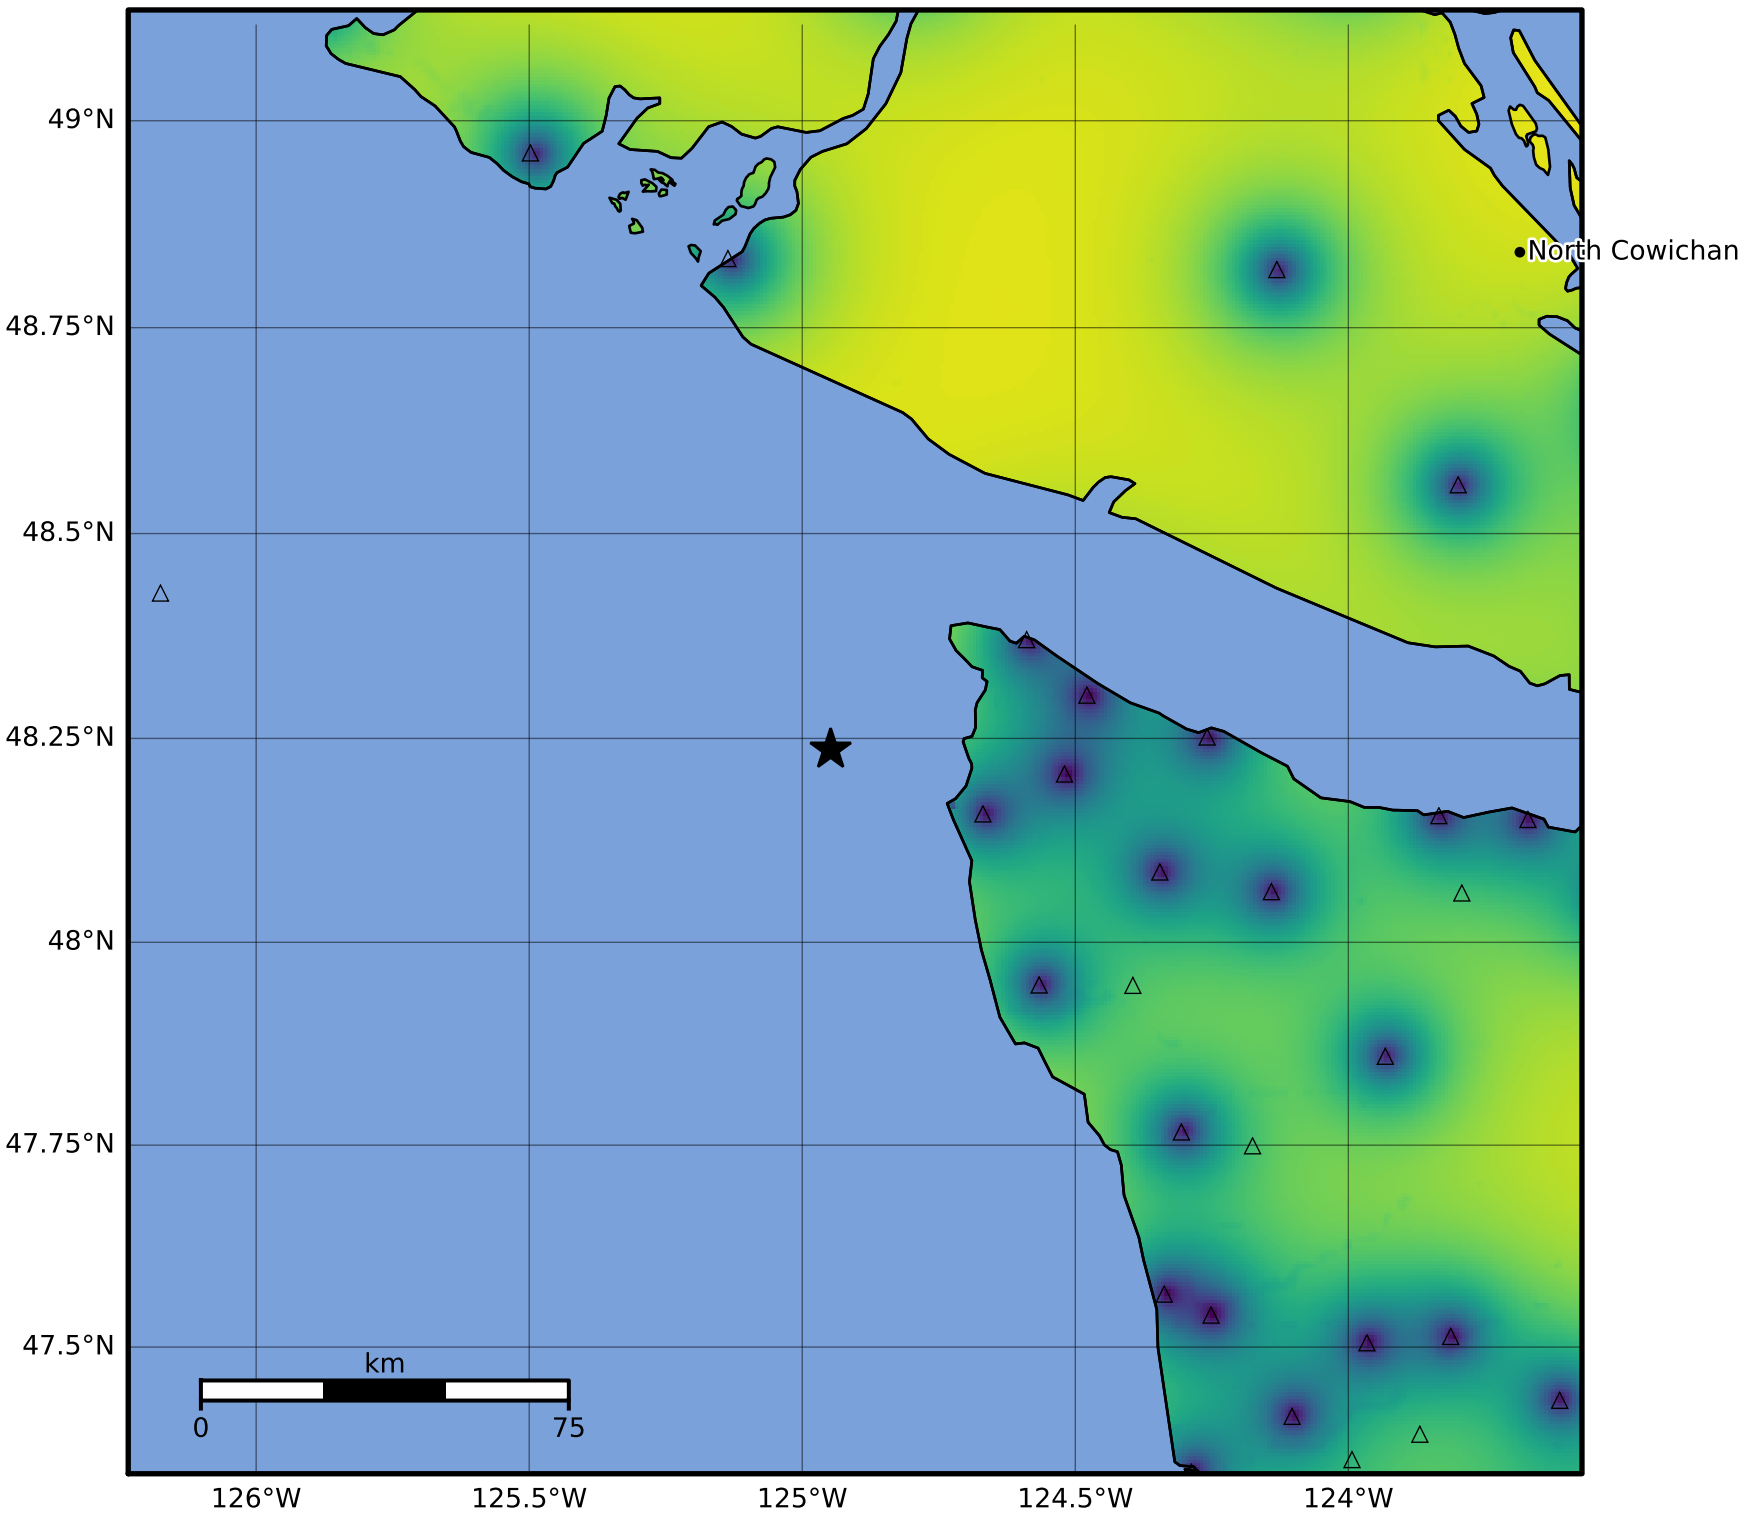

Macroseismic Intensity Map PNSN
Uncertainty ShakeMap: 52.9 km (32.9 mi) NW from Forks, WA
Jan 16, 2024 22:24:01 UTC M3.2 N48.24 W124.95 Depth: -0.2km ID:uw61980156

Version 2: Processed 2024-01-16T23:07:17Z