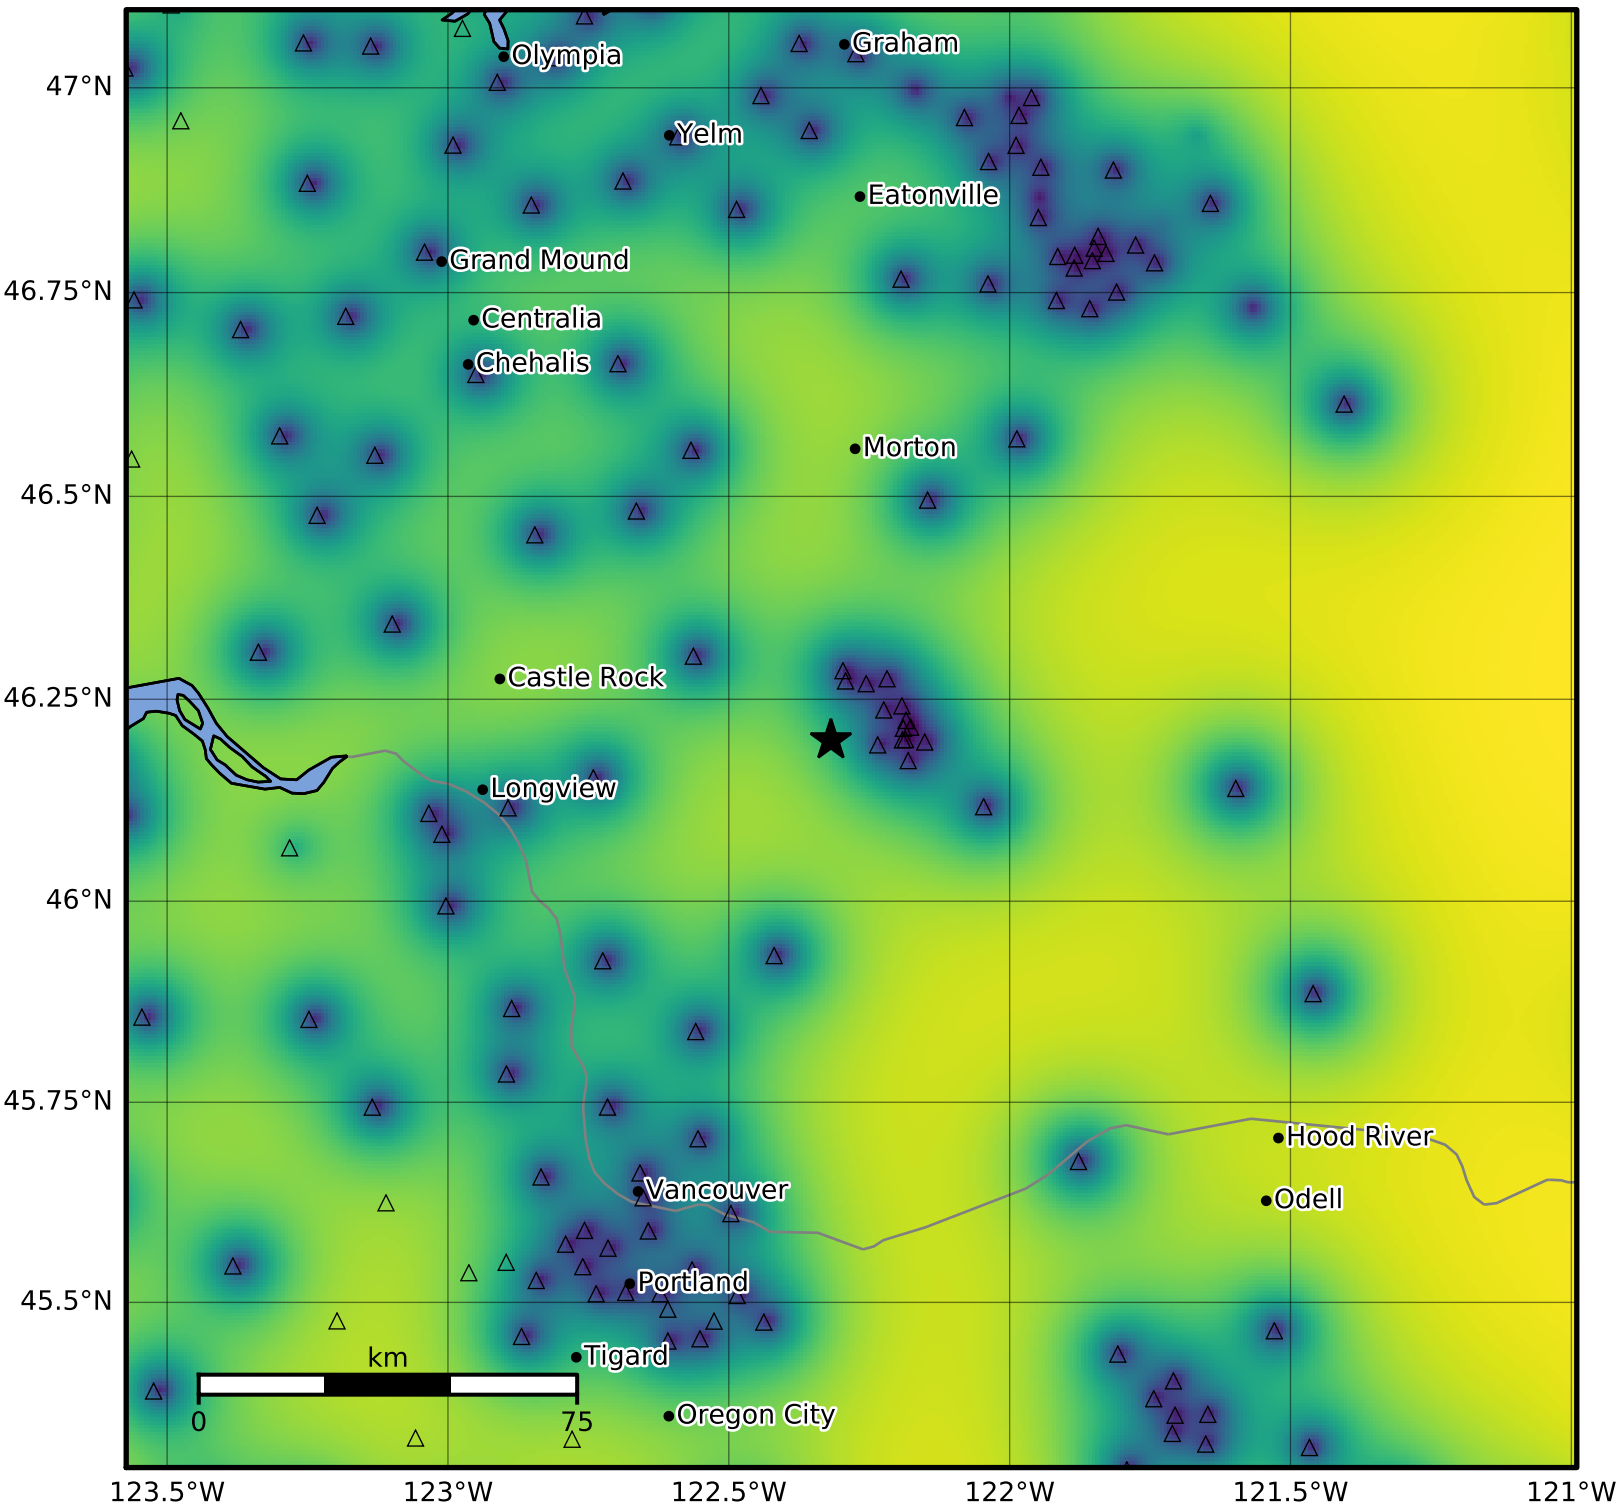

3.0 Second Peak Spectral Acceleration Map PNSN  
Uncertainty ShakeMap: 40.0 km ( 24.9 mi) SSW from Morton, WA  
Jan 05, 2024 03:48:41 UTC M3.0 N46.20 W122.32 Depth: 11.0km ID:uw61978896

Version 2: Processed 2024-01-05T04:28:44Z