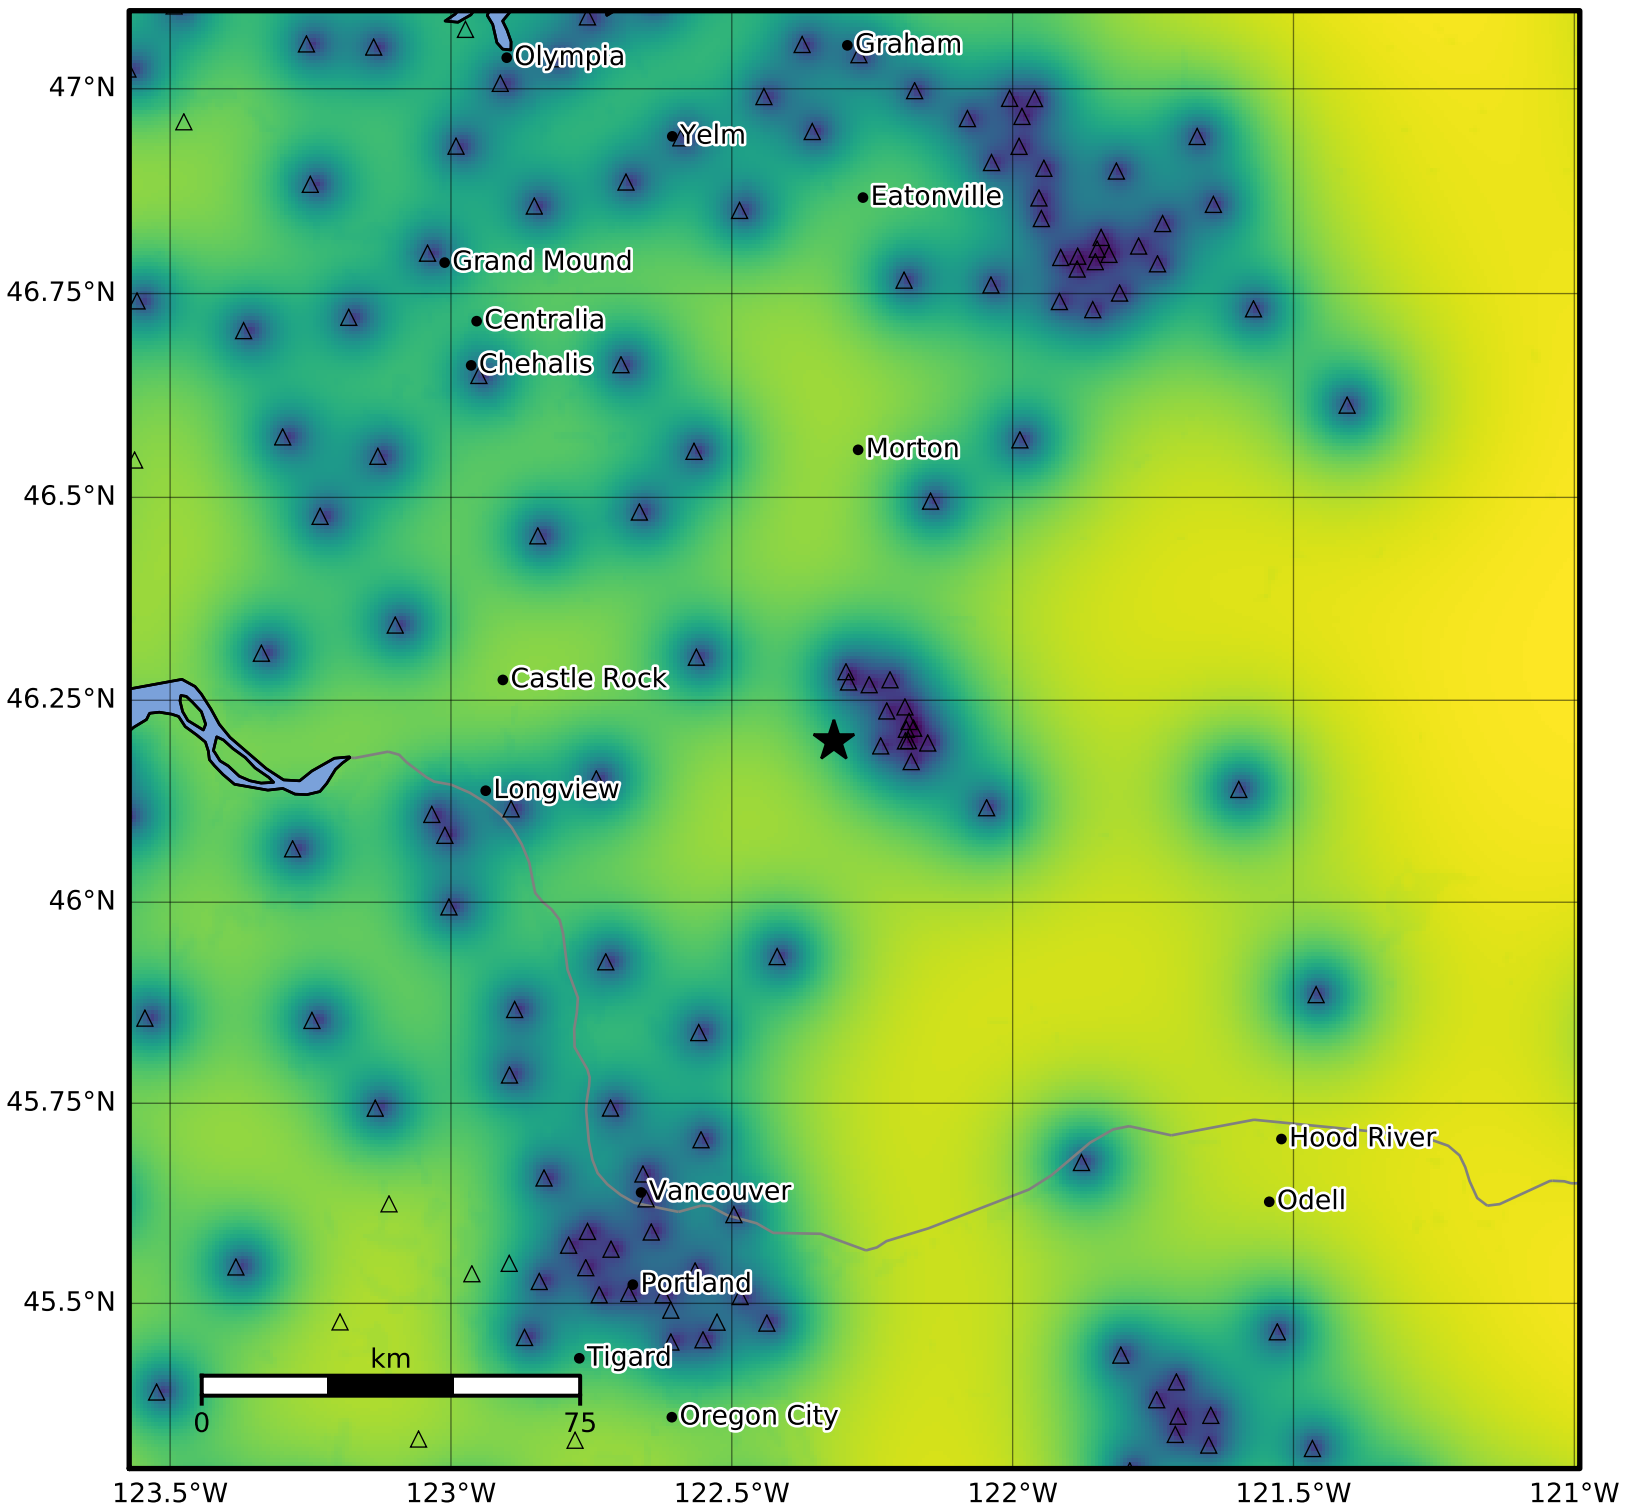

1.0 Second Peak Spectral Acceleration Map PNSN
Uncertainty ShakeMap: 40.0 km (24.9 mi) SSW from Morton, WA
Jan 05, 2024 03:48:41 UTC M3.0 N46.20 W122.32 Depth: 11.0km ID:uw61978896

Version 2: Processed 2024-01-05T04:28:44Z