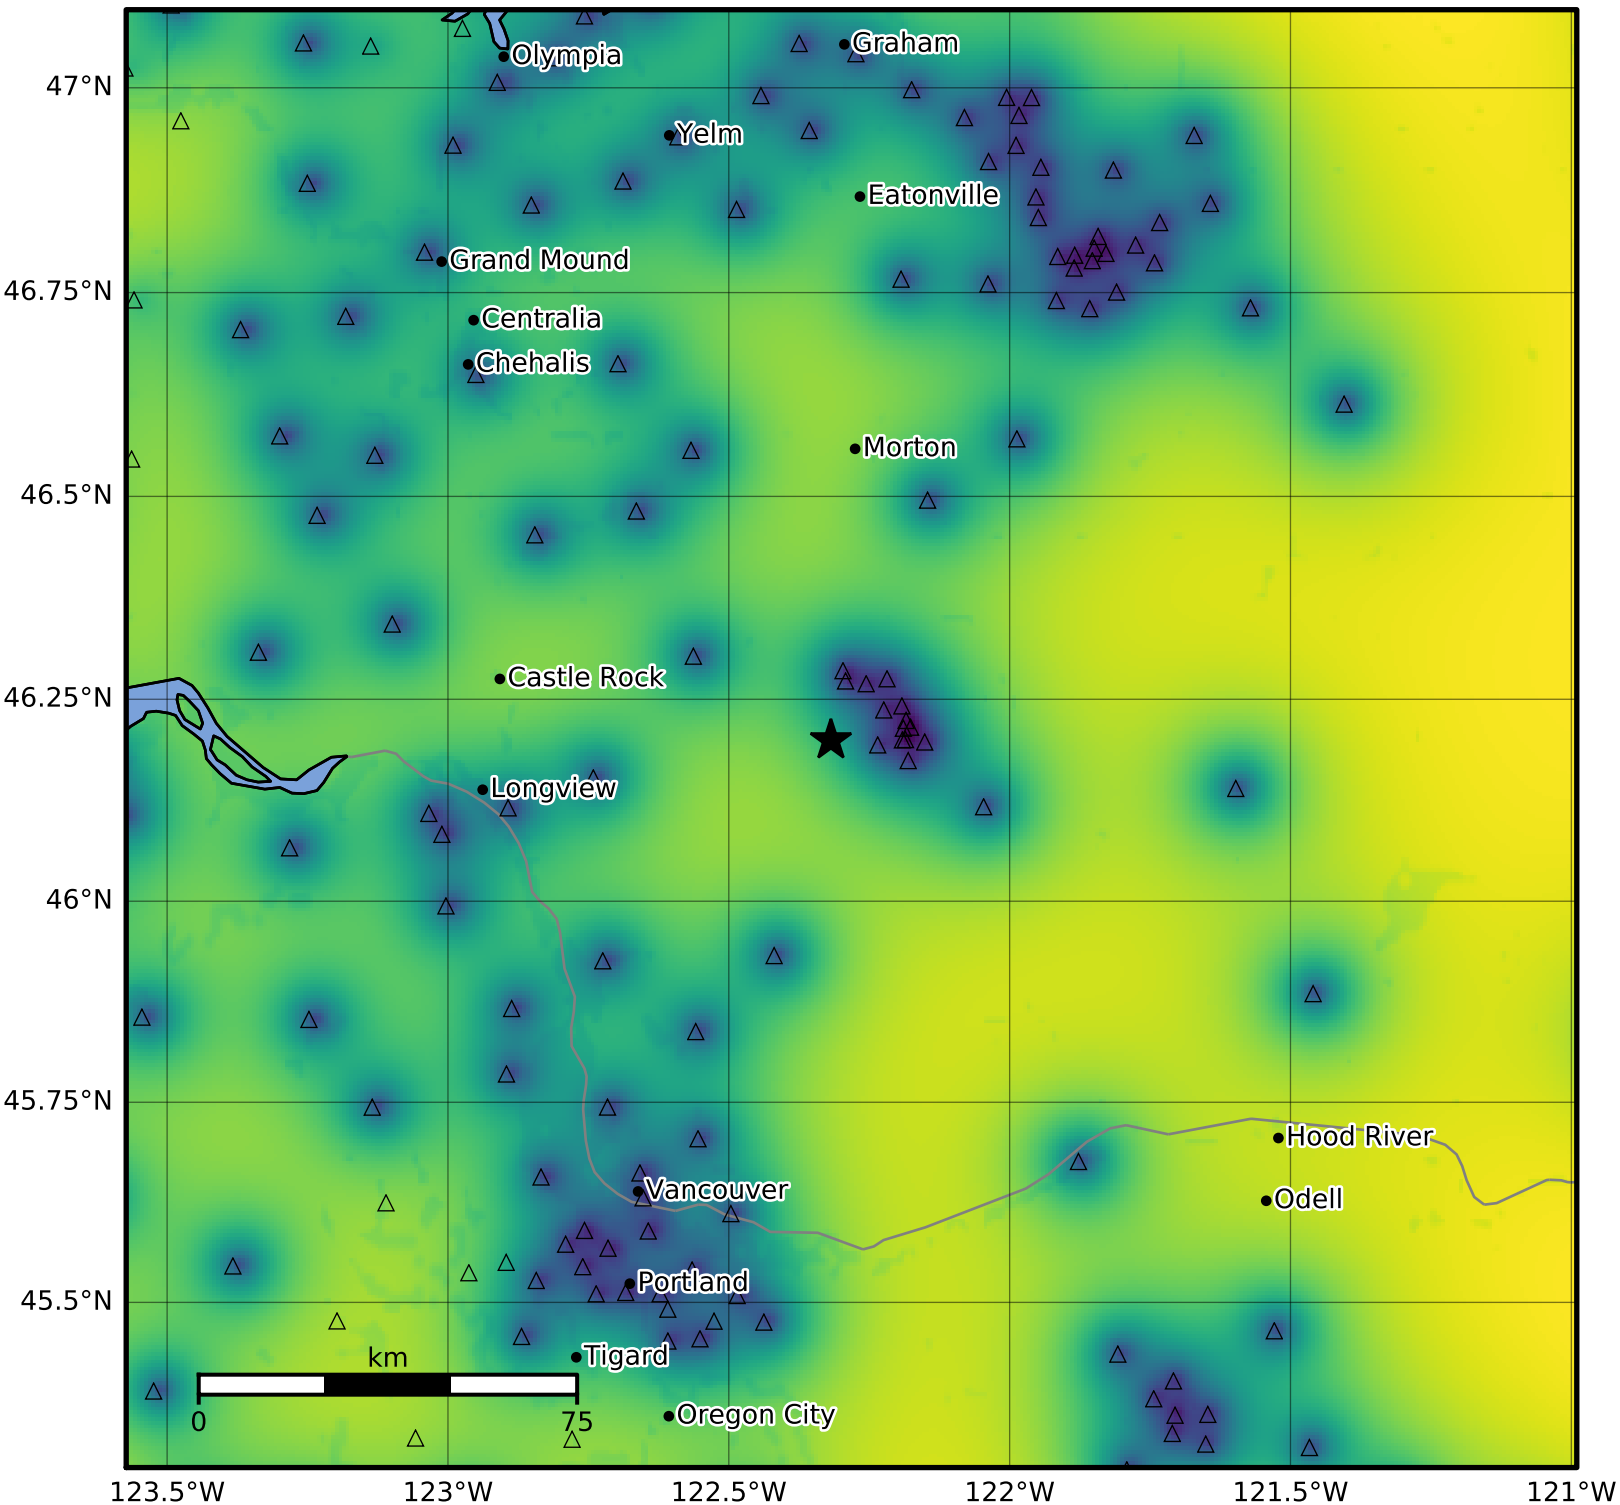

0.3 Second Peak Spectral Acceleration Map PNSN
Uncertainty ShakeMap: 40.0 km (24.9 mi) SSW from Morton, WA
Jan 05, 2024 03:48:41 UTC M3.0 N46.20 W122.32 Depth: 11.0km ID:uw61978896

Version 2: Processed 2024-01-05T04:28:44Z