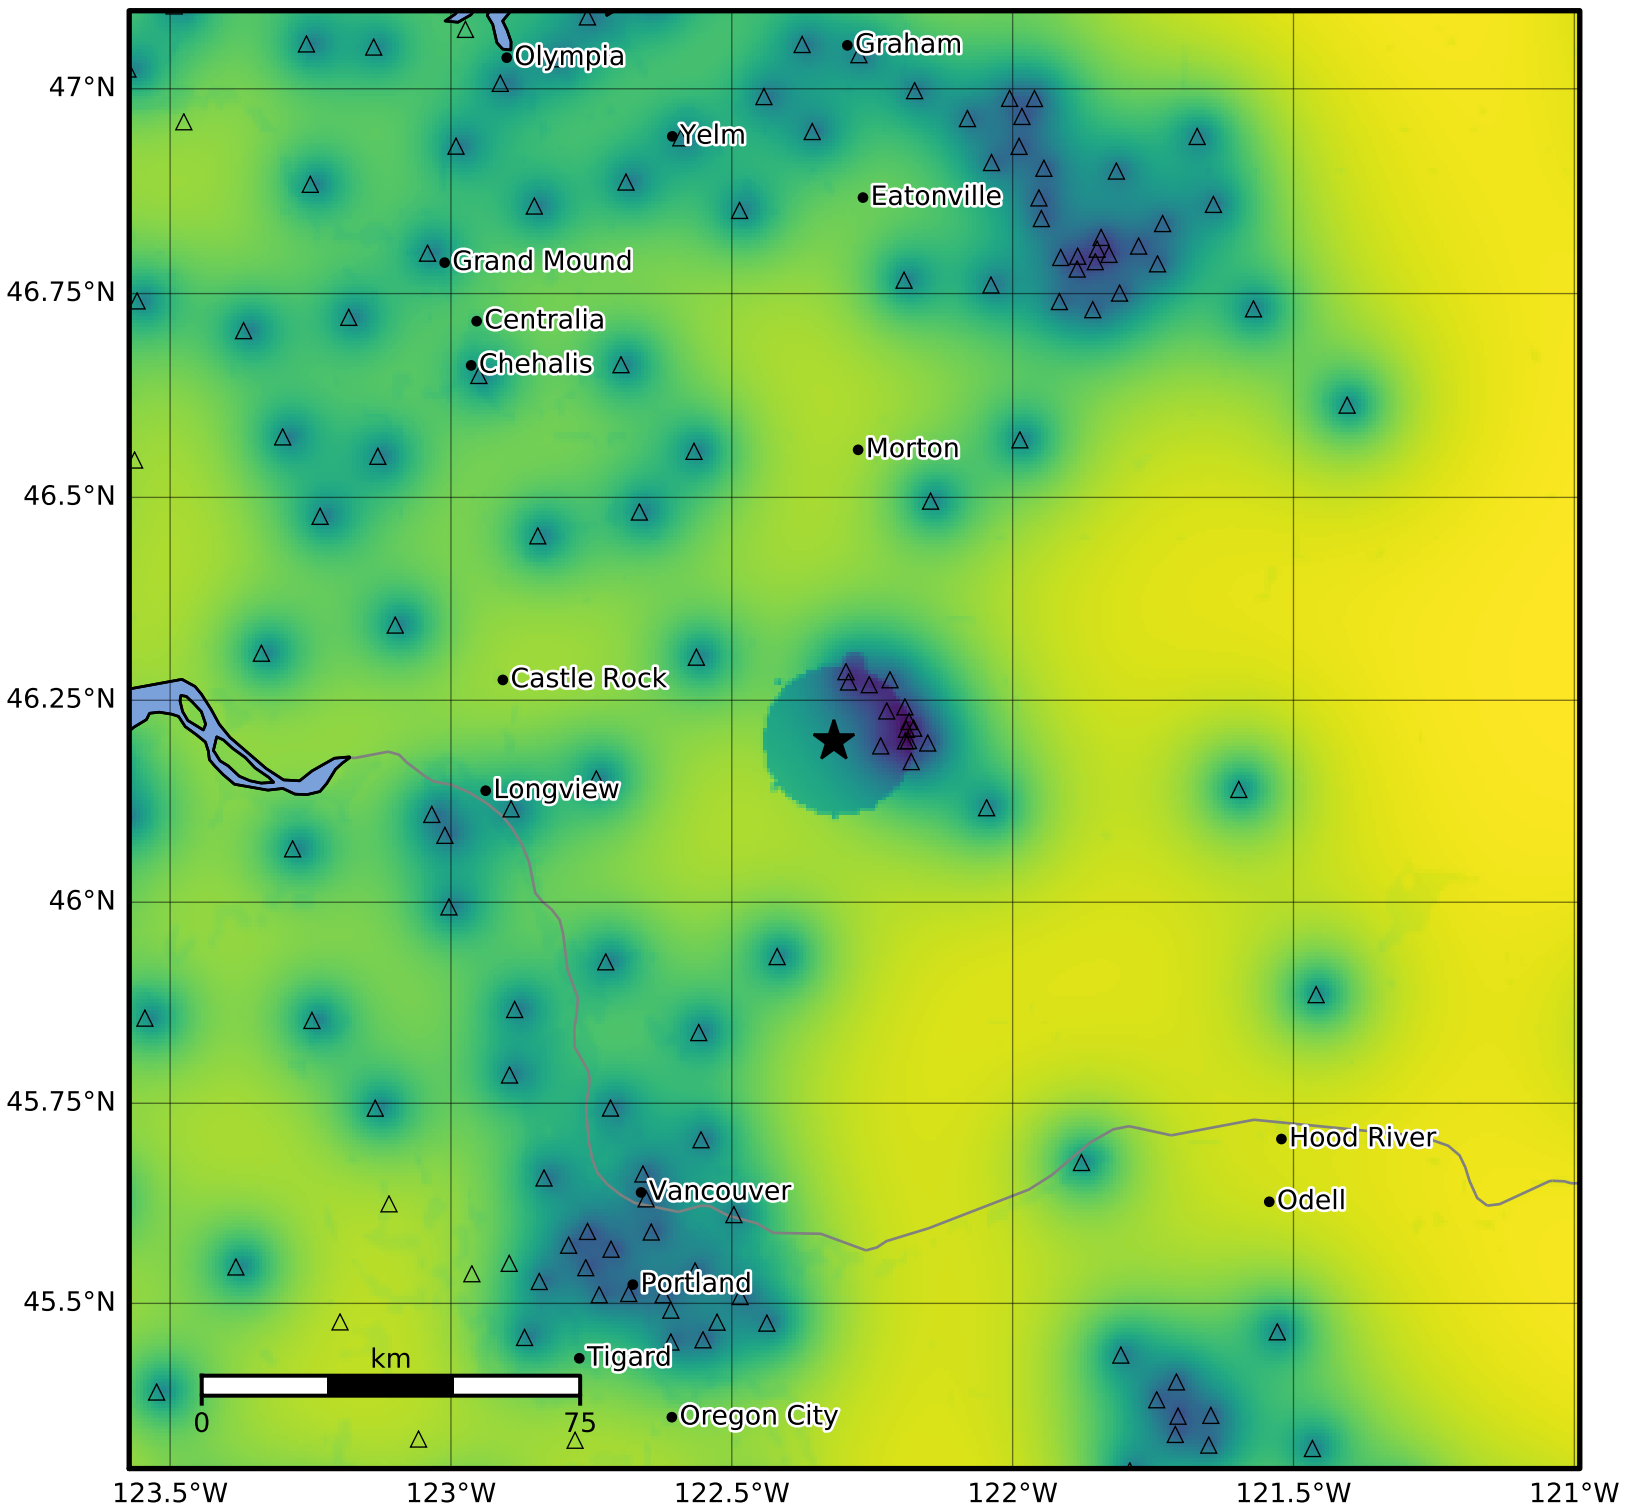

Macroseismic Intensity Map PNSN  
Uncertainty ShakeMap: 40.0 km ( 24.9 mi) SSW from Morton, WA  
Jan 05, 2024 03:48:41 UTC M3.0 N46.20 W122.32 Depth: 11.0km ID:uw61978896

Version 2: Processed 2024-01-05T04:28:44Z