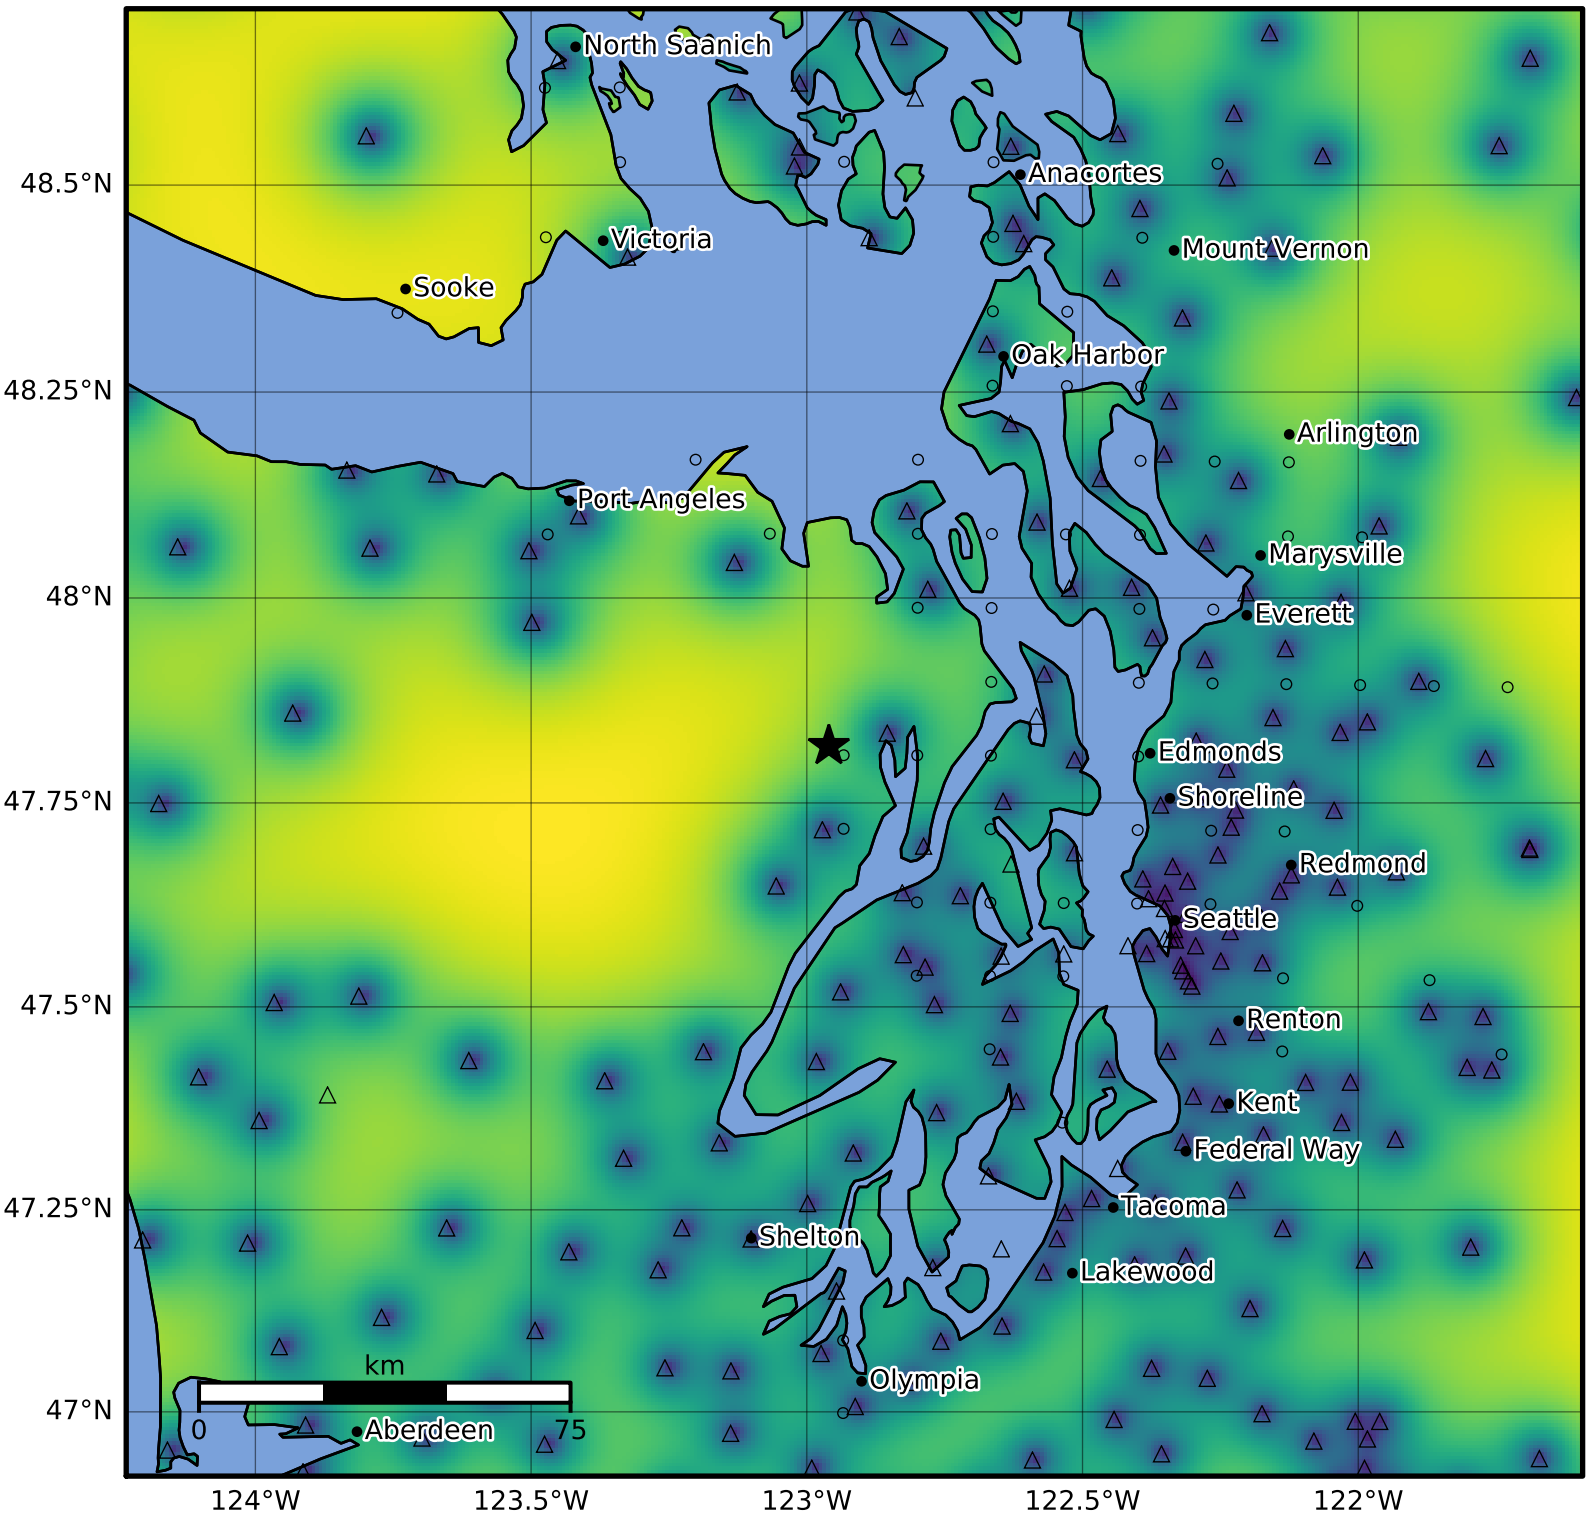

3.0 Second Peak Spectral Acceleration Map PNSN
Uncertainty ShakeMap: 25.4 km (15.8 mi) WNW from Poulsbo, WA
Dec 24, 2023 15:14:04 UTC M4.0 N47.82 W122.96 Depth: 52.4km ID:uw61977871

Version 3: Processed 2023-12-24T19:13:36Z