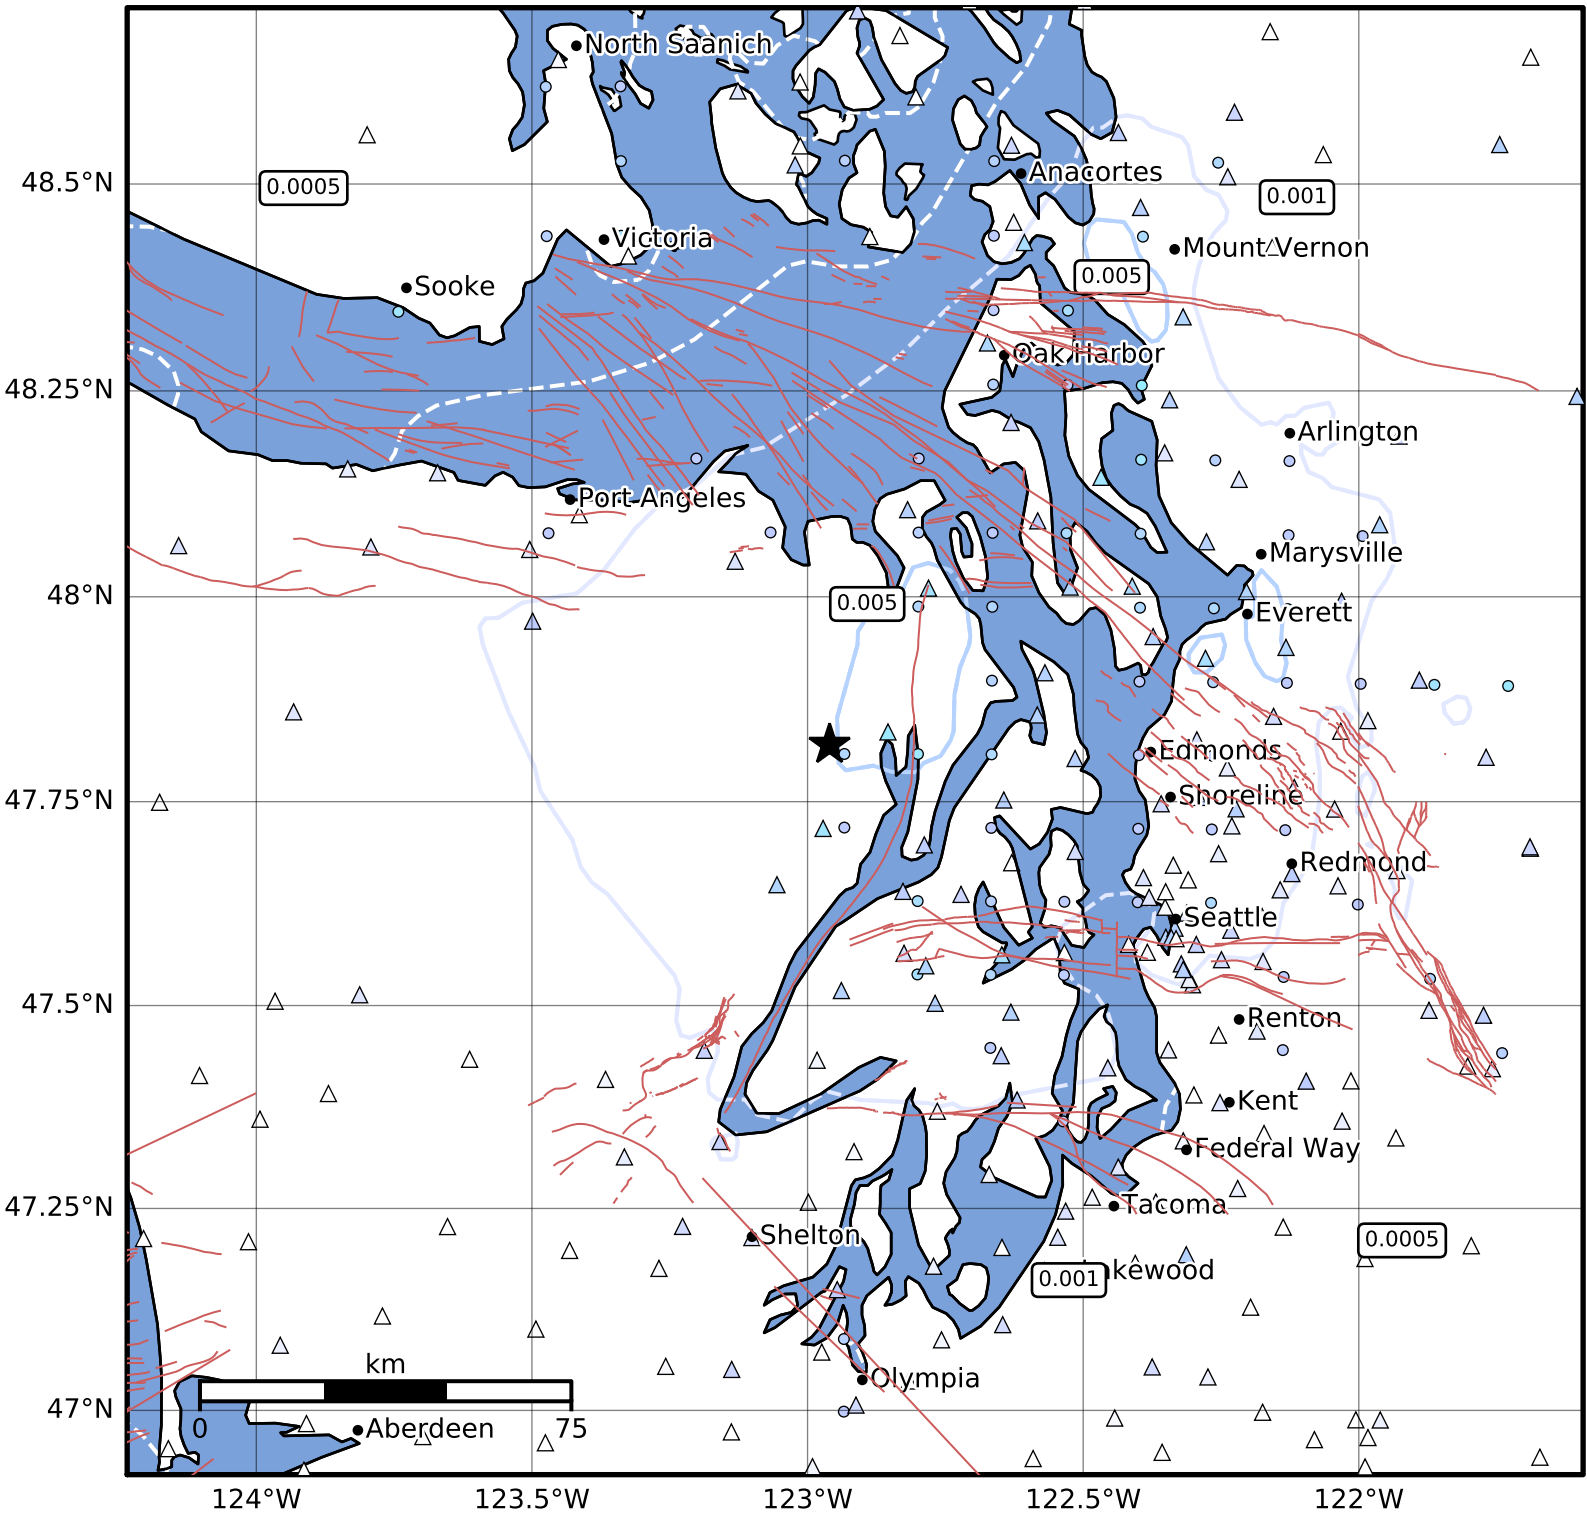

3.0 Second Peak Spectral Acceleration Map PNSN
ShakeMap: 25.4 km (15.8 mi) WNW from Poulsbo, WA
Dec 24, 2023 15:14:04 UTC M4.0 N47.82 W122.96 Depth: 52.4km ID:uw61977871

Scale based on Worden et al. (2012)

Version 3: Processed 2023-12-24T19:13:36Z

△ Seismic Instrument ○ Reported Intensity

★ Epicenter