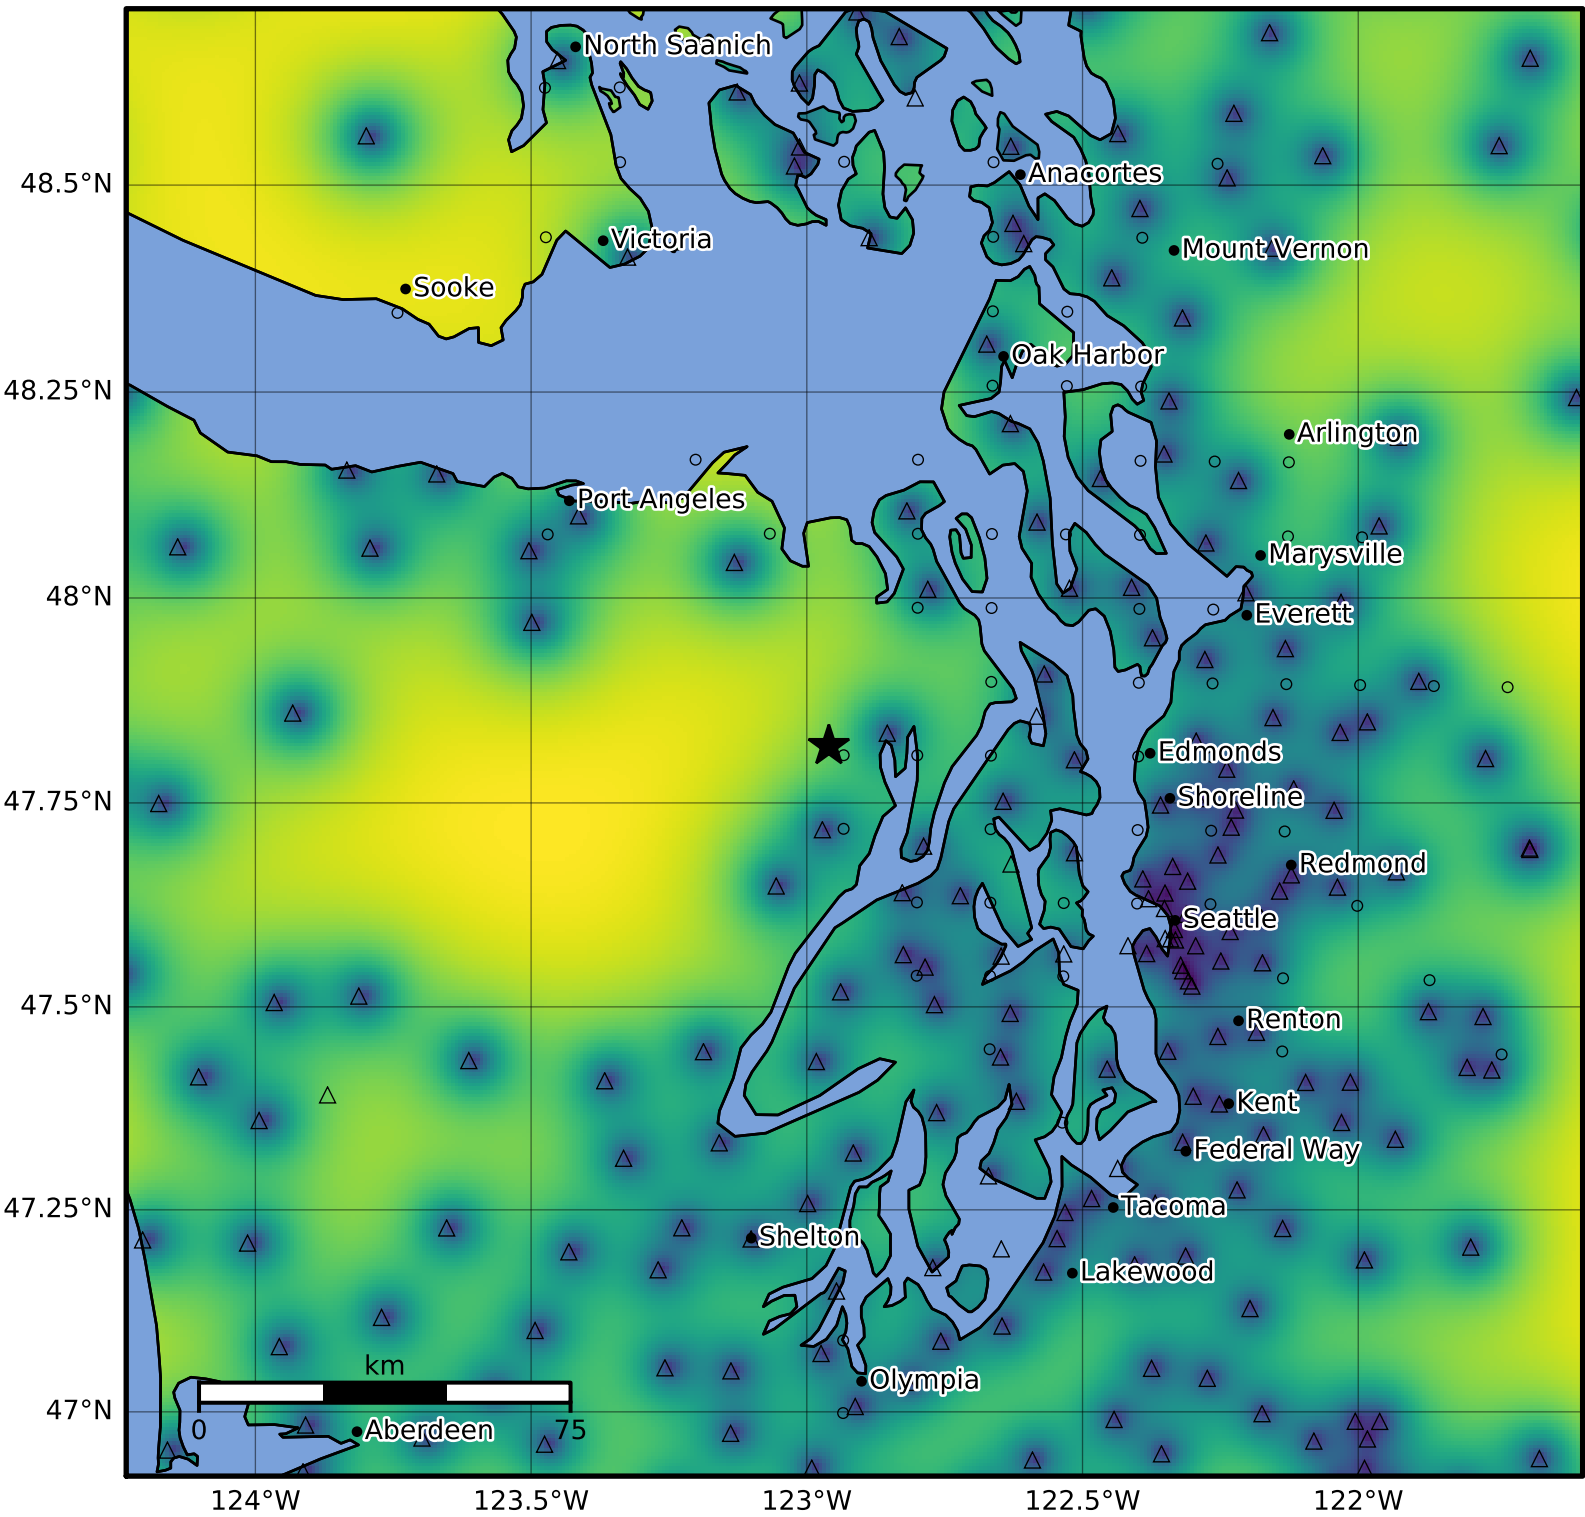

1.0 Second Peak Spectral Acceleration Map PNSN
Uncertainty ShakeMap: 25.4 km (15.8 mi) WNW from Poulsbo, WA
Dec 24, 2023 15:14:04 UTC M4.0 N47.82 W122.96 Depth: 52.4km ID:uw61977871

Version 3: Processed 2023-12-24T19:13:36Z