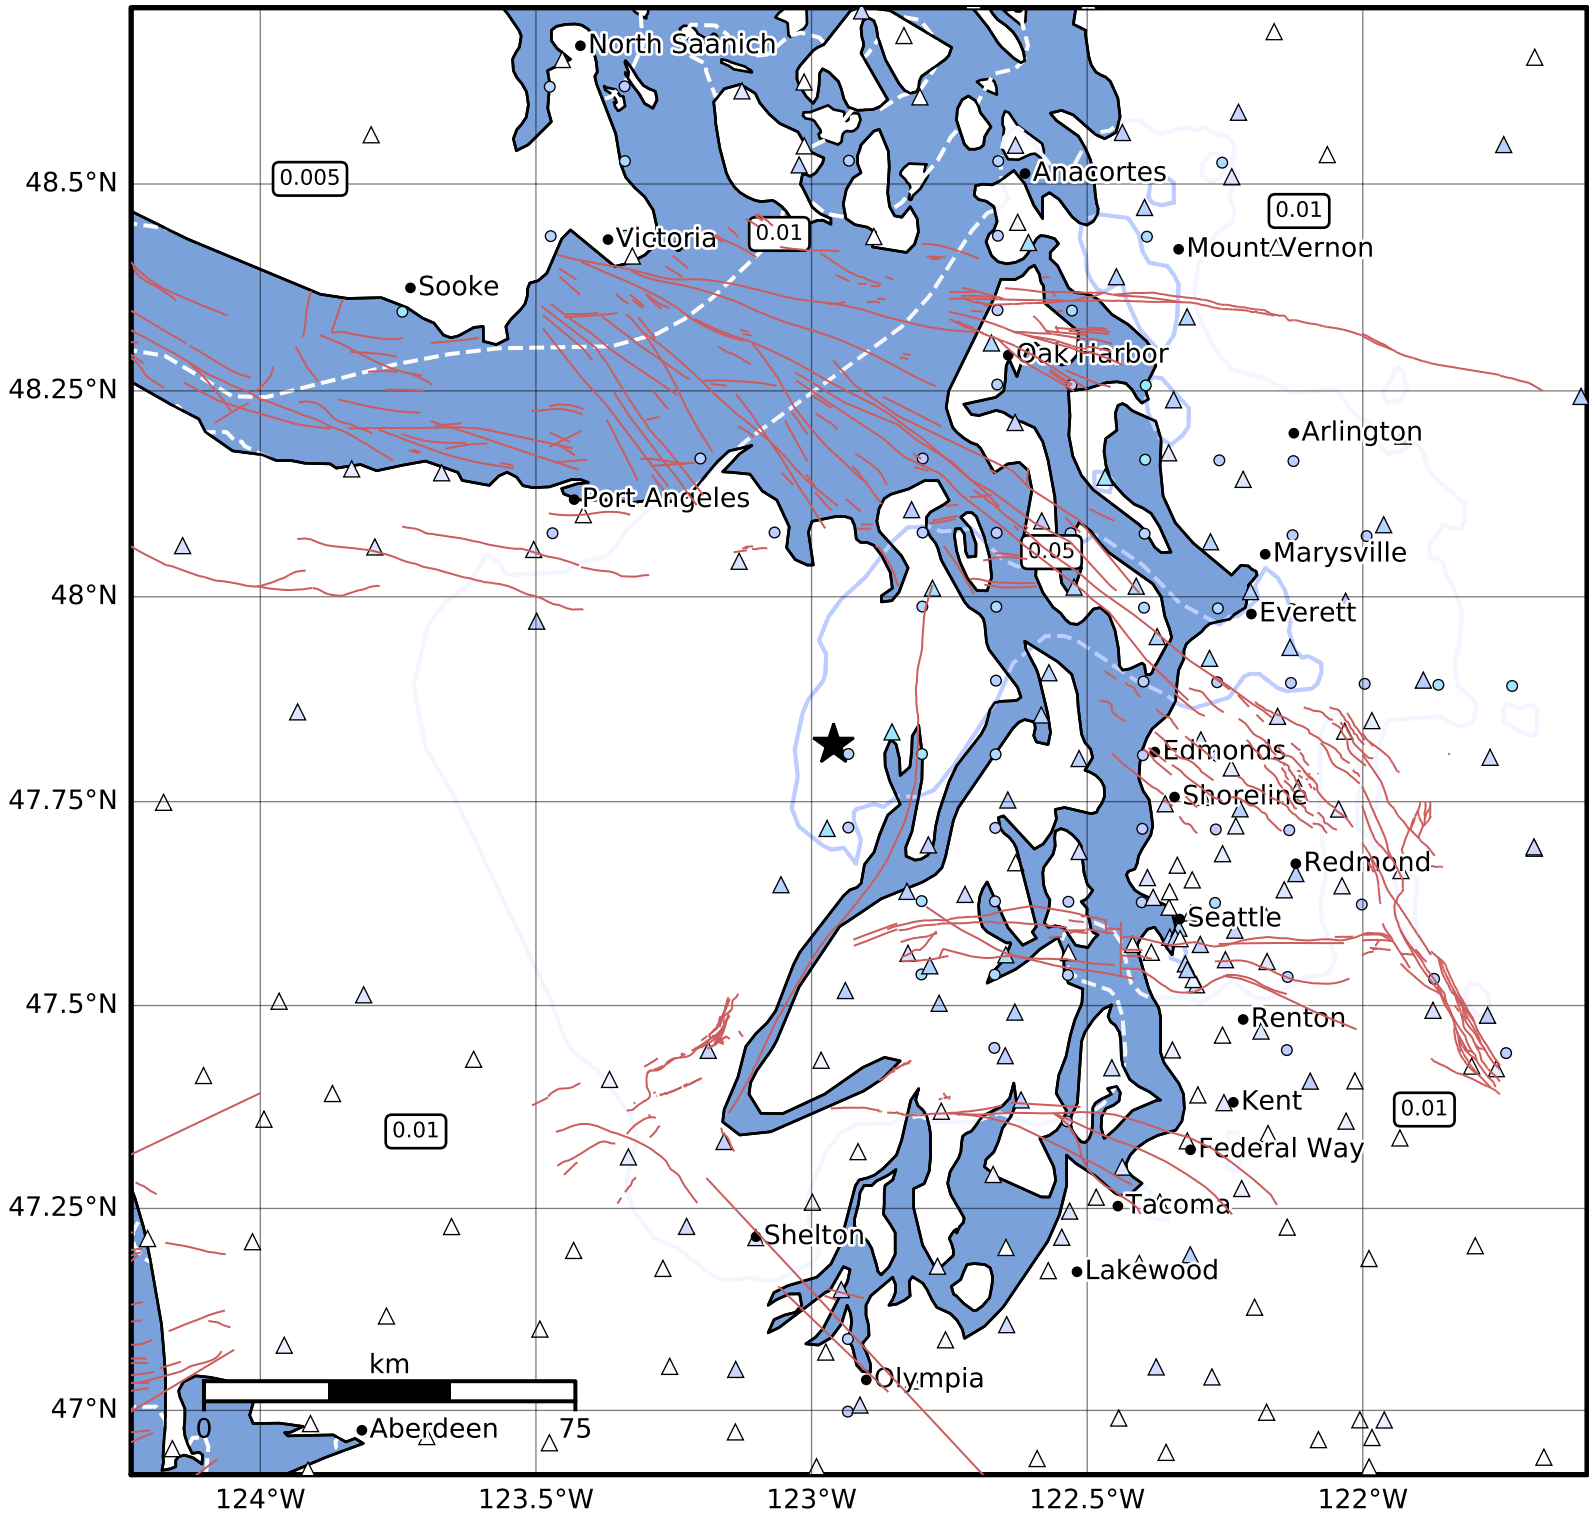

1.0 Second Peak Spectral Acceleration Map PNSN
 ShakeMap: 25.4 km (15.8 mi) WNW from Poulsbo, WA
 Dec 24, 2023 15:14:04 UTC M4.0 N47.82 W122.96 Depth: 52.4km ID:uw61977871

Scale based on Worden et al. (2012)

Version 3: Processed 2023-12-24T19:13:36Z

△ Seismic Instrument ○ Reported Intensity

★ Epicenter