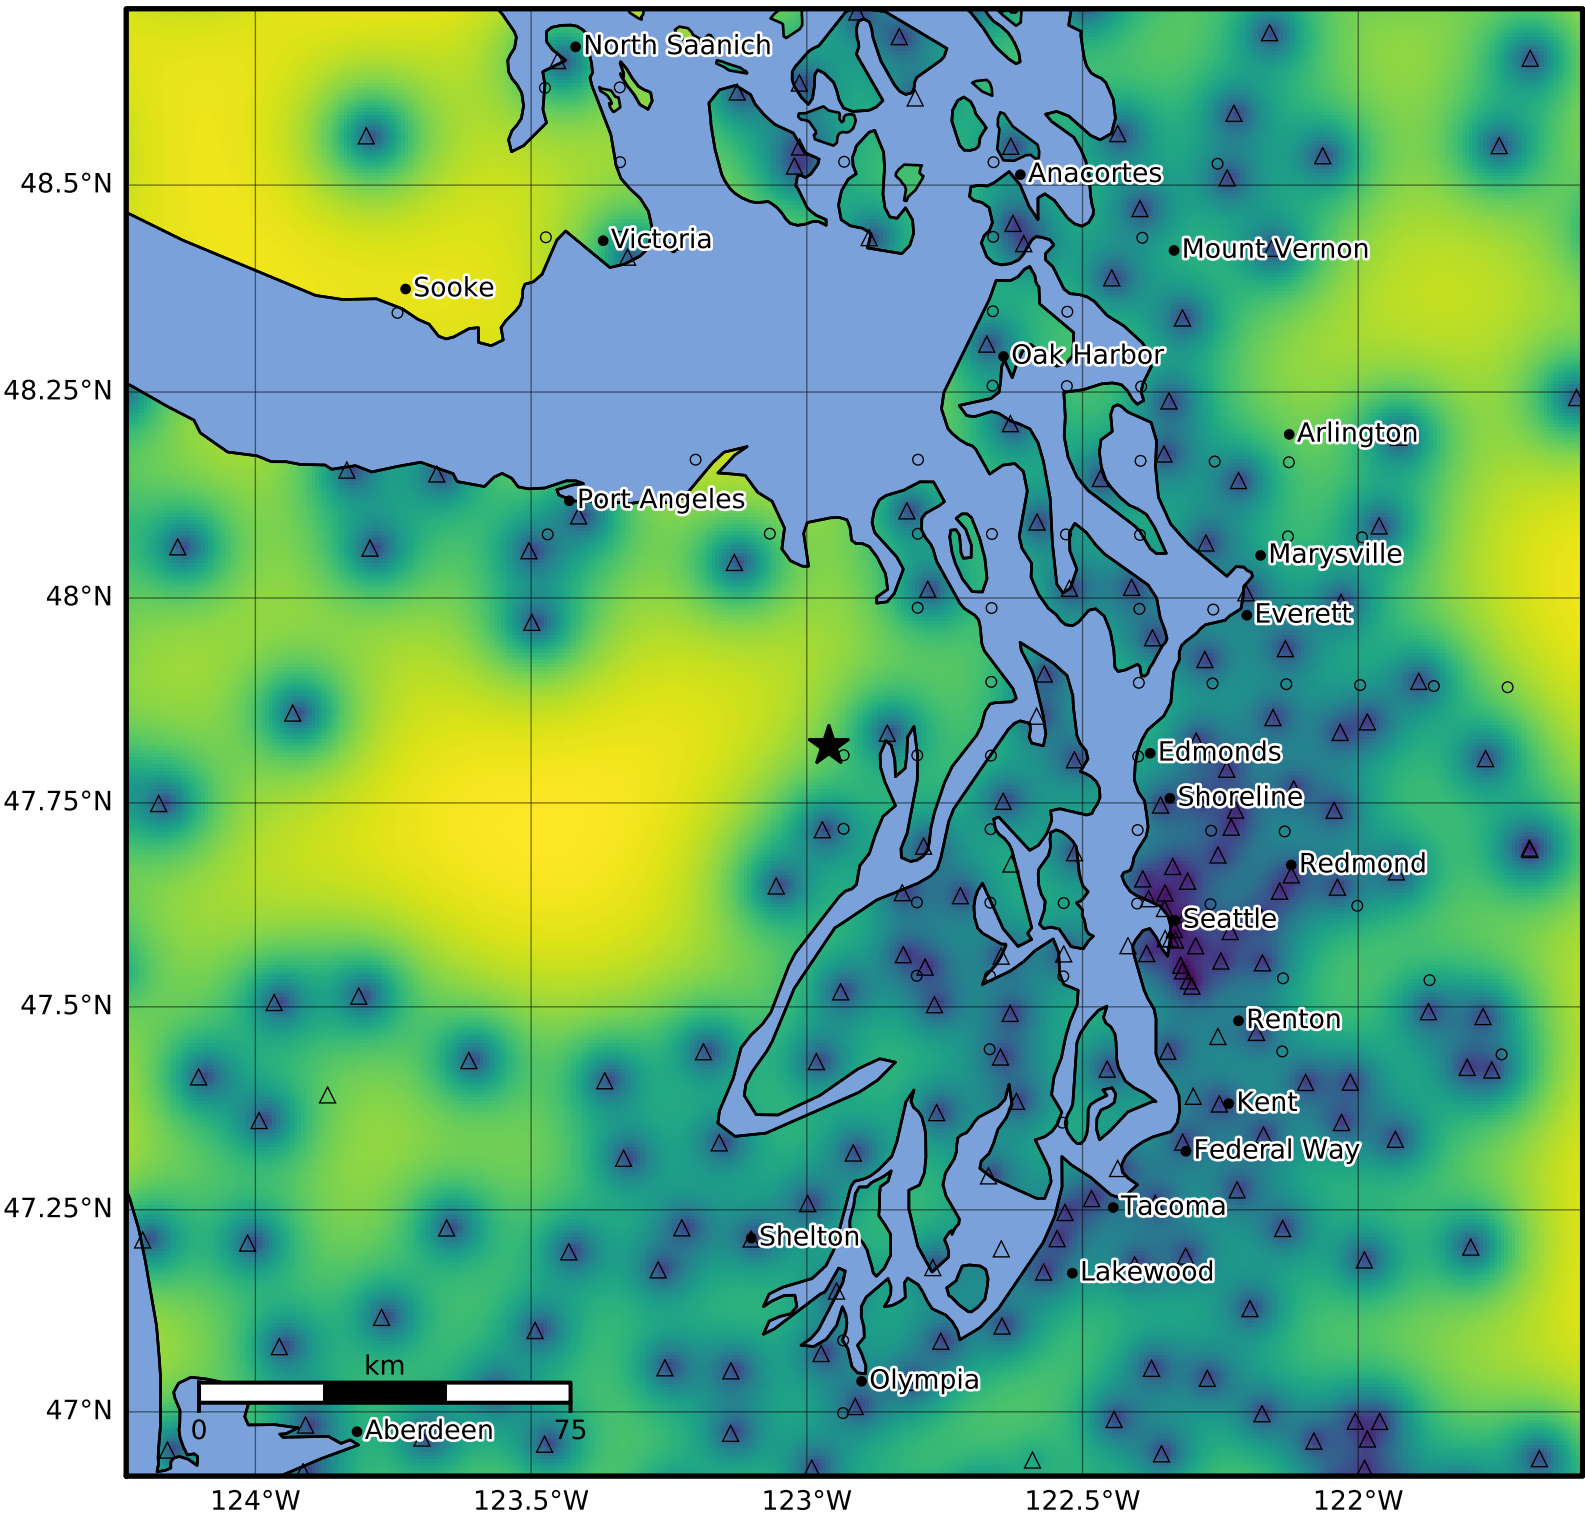

0.3 Second Peak Spectral Acceleration Map PNSN
Uncertainty ShakeMap: 25.4 km (15.8 mi) WNW from Poulsbo, WA
Dec 24, 2023 15:14:04 UTC M4.0 N47.82 W122.96 Depth: 52.4km ID:uw61977871

Version 3: Processed 2023-12-24T19:13:36Z