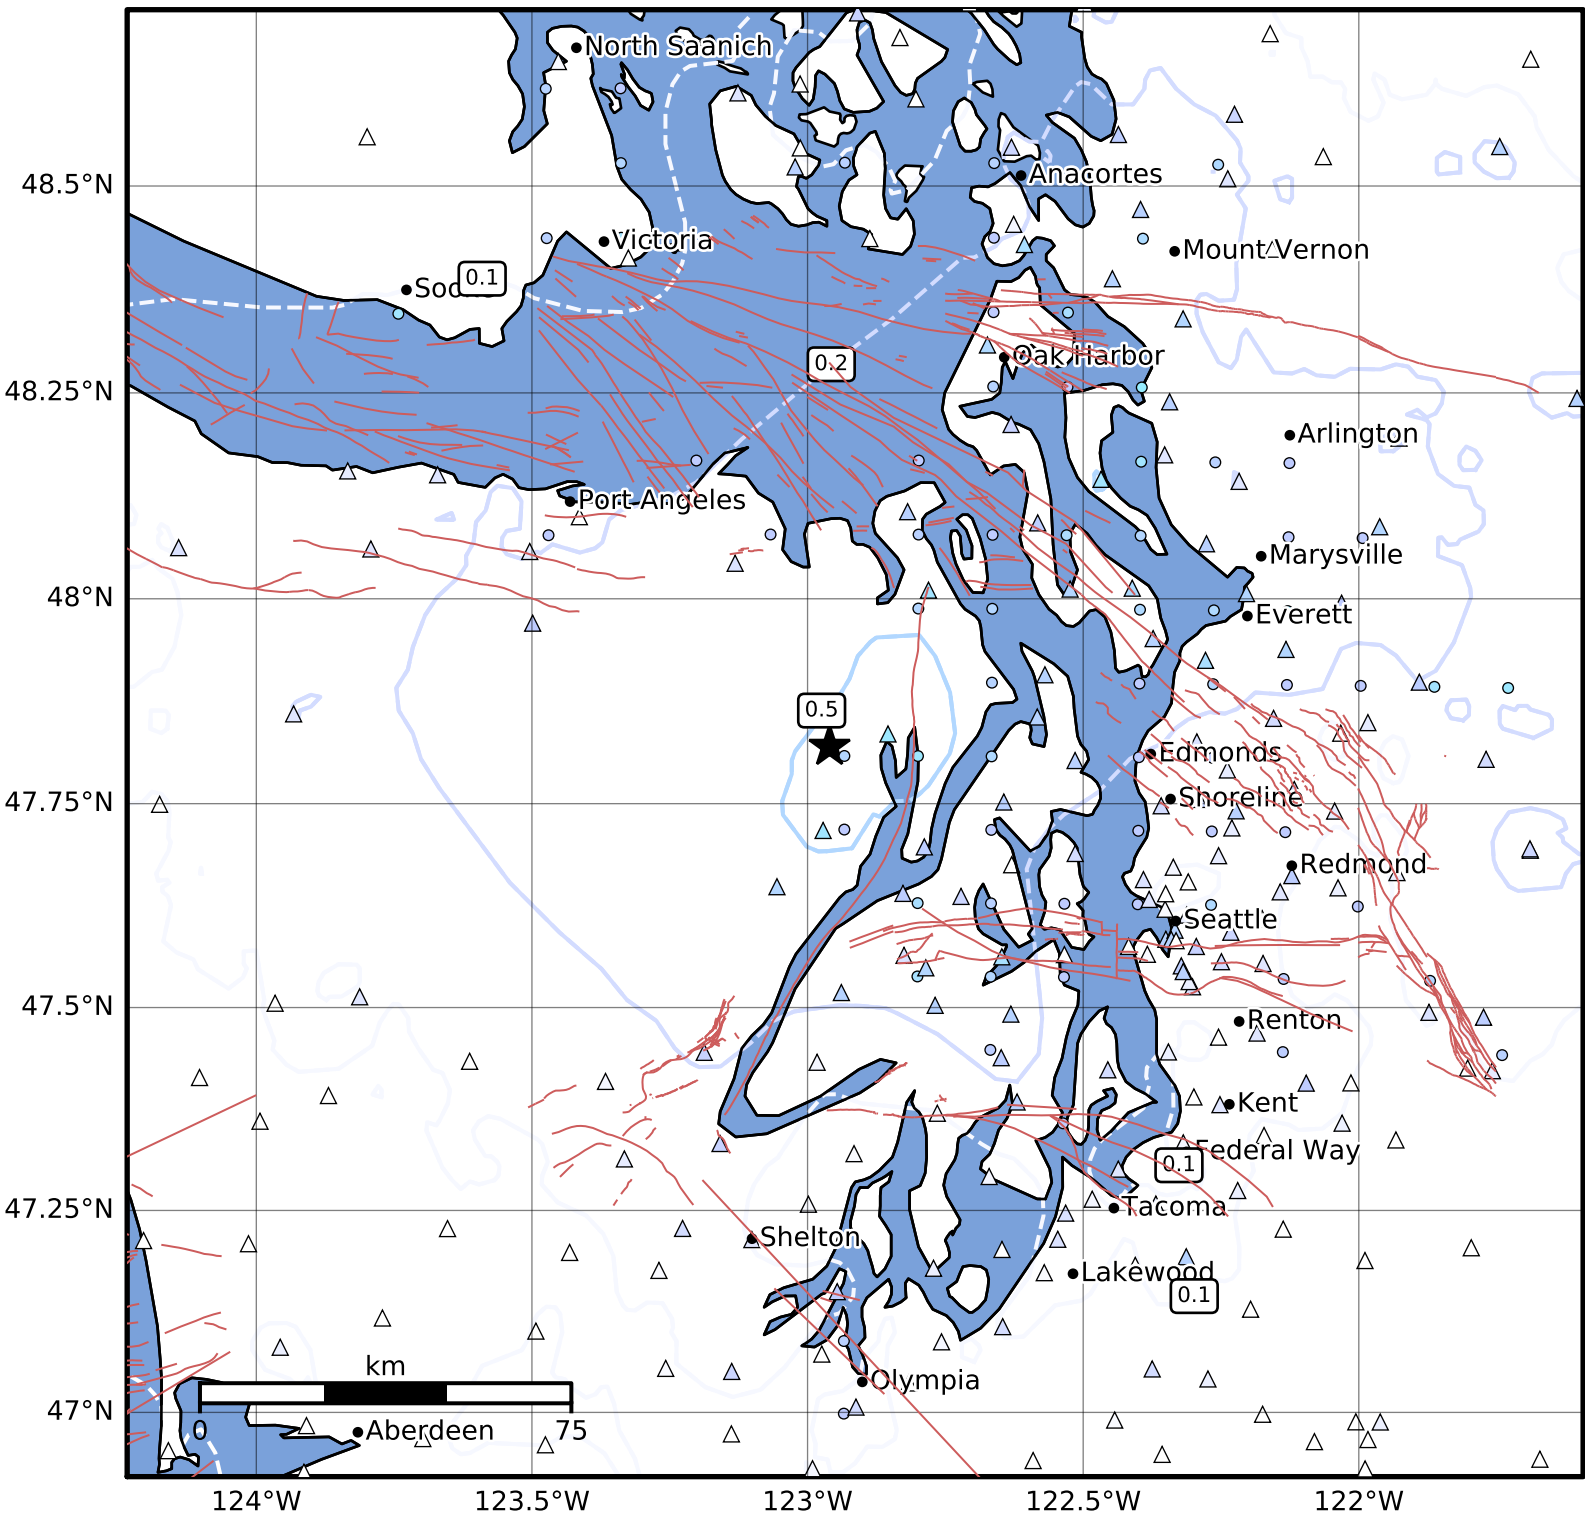

0.3 Second Peak Spectral Acceleration Map PNSN
 ShakeMap: 25.4 km (15.8 mi) WNW from Poulsbo, WA
 Dec 24, 2023 15:14:04 UTC M4.0 N47.82 W122.96 Depth: 52.4km ID:uw61977871

SA(0.3) (%g)	0.1	0.2	0.5	1	2	5	10	20	50	100	200
--------------	-----	-----	-----	---	---	---	----	----	----	-----	-----

Scale based on Worden et al. (2012)

Version 3: Processed 2023-12-24T19:13:36Z

△ Seismic Instrument ○ Reported Intensity

★ Epicenter