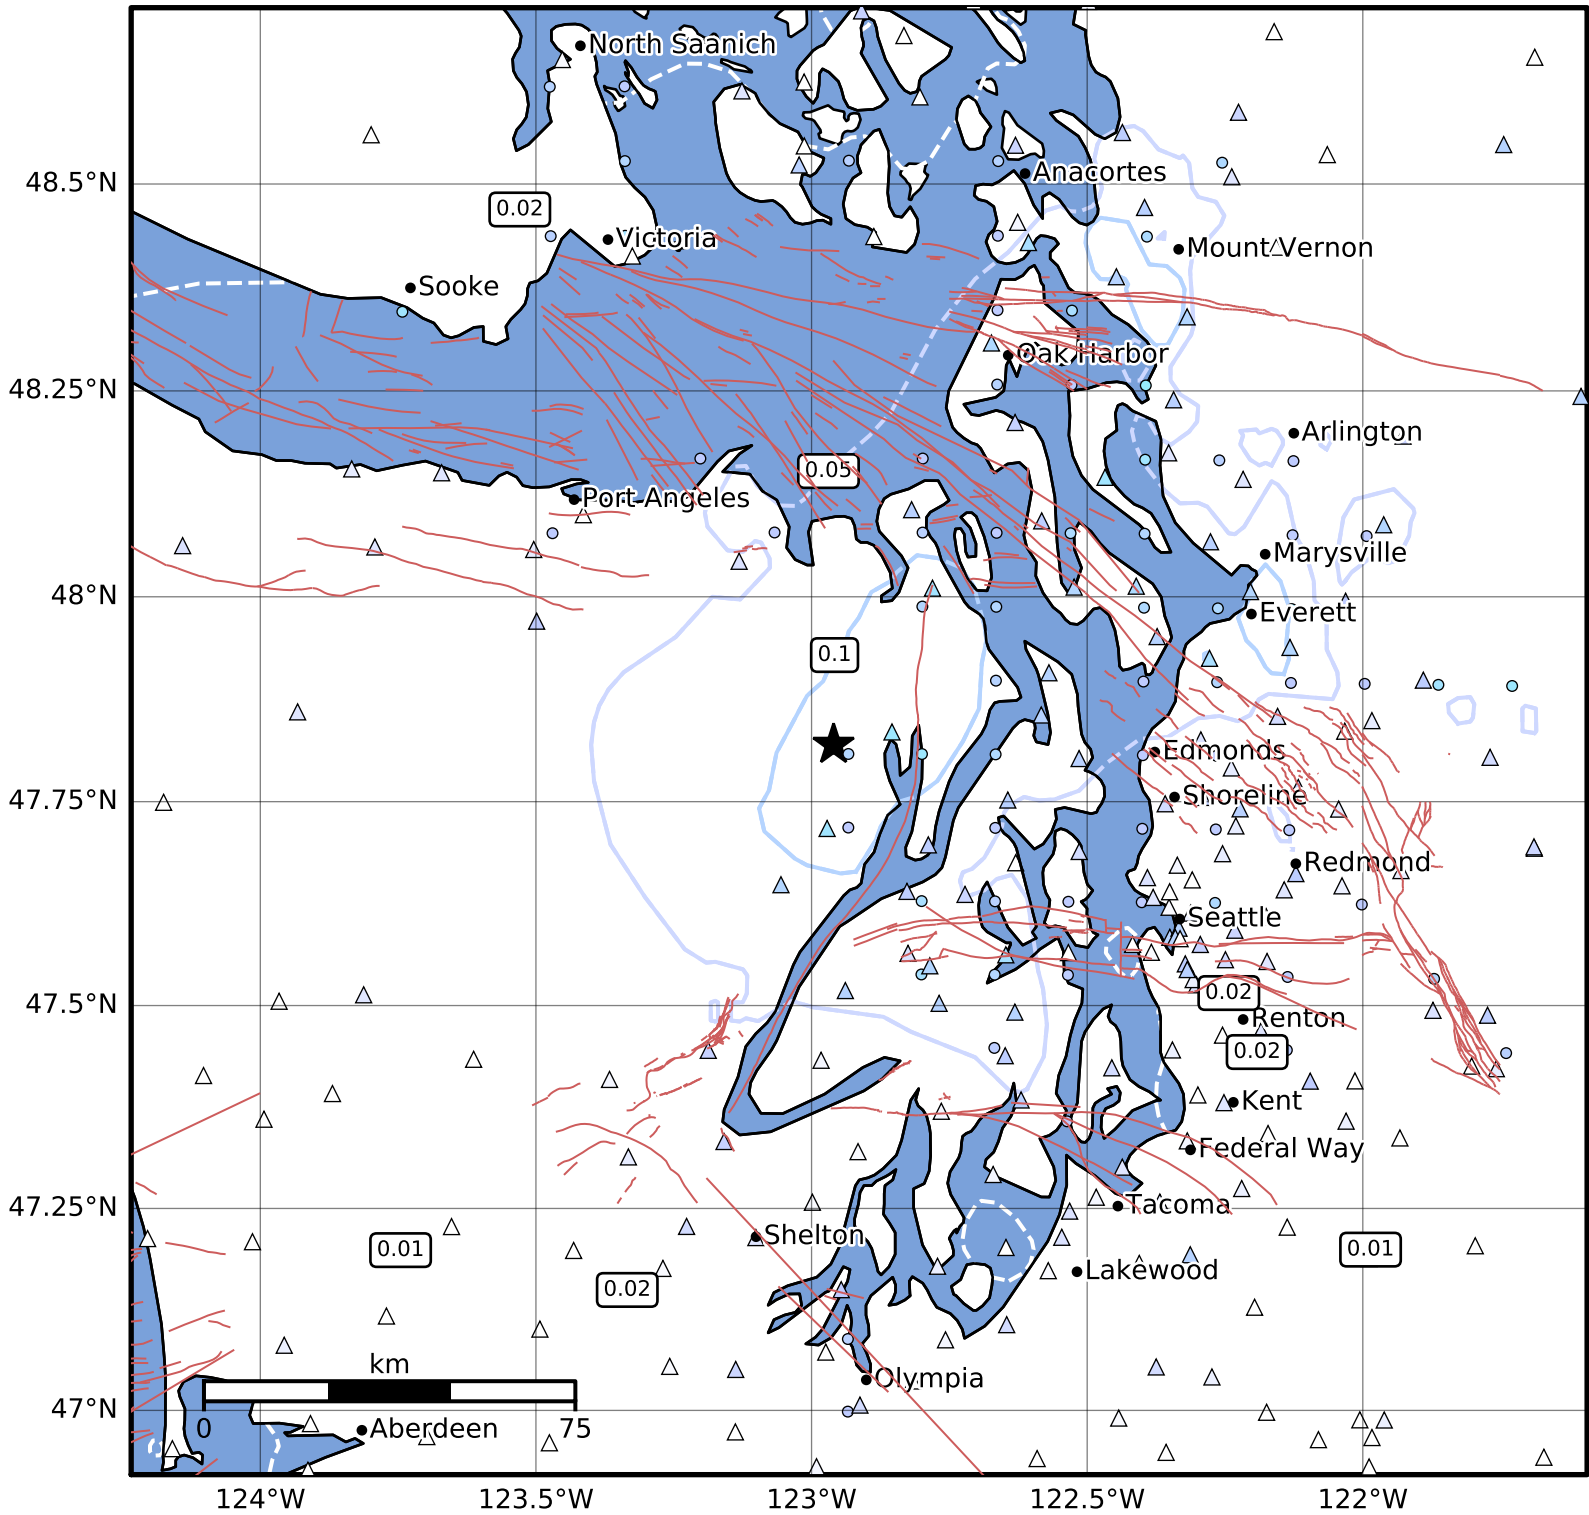

Peak Ground Velocity Map PNSN
 ShakeMap: 25.4 km (15.8 mi) WNW from Poulsbo, WA
 Dec 24, 2023 15:14:04 UTC M4.0 N47.82 W122.96 Depth: 52.4km ID:uw61977871

PGV (cm/s)	0.1	0.2	0.5	1	2	5	10	20	50	100	200
------------	-----	-----	-----	---	---	---	----	----	----	-----	-----

Scale based on Worden et al. (2012)

Version 3: Processed 2023-12-24T19:13:36Z

△ Seismic Instrument ○ Reported Intensity

★ Epicenter