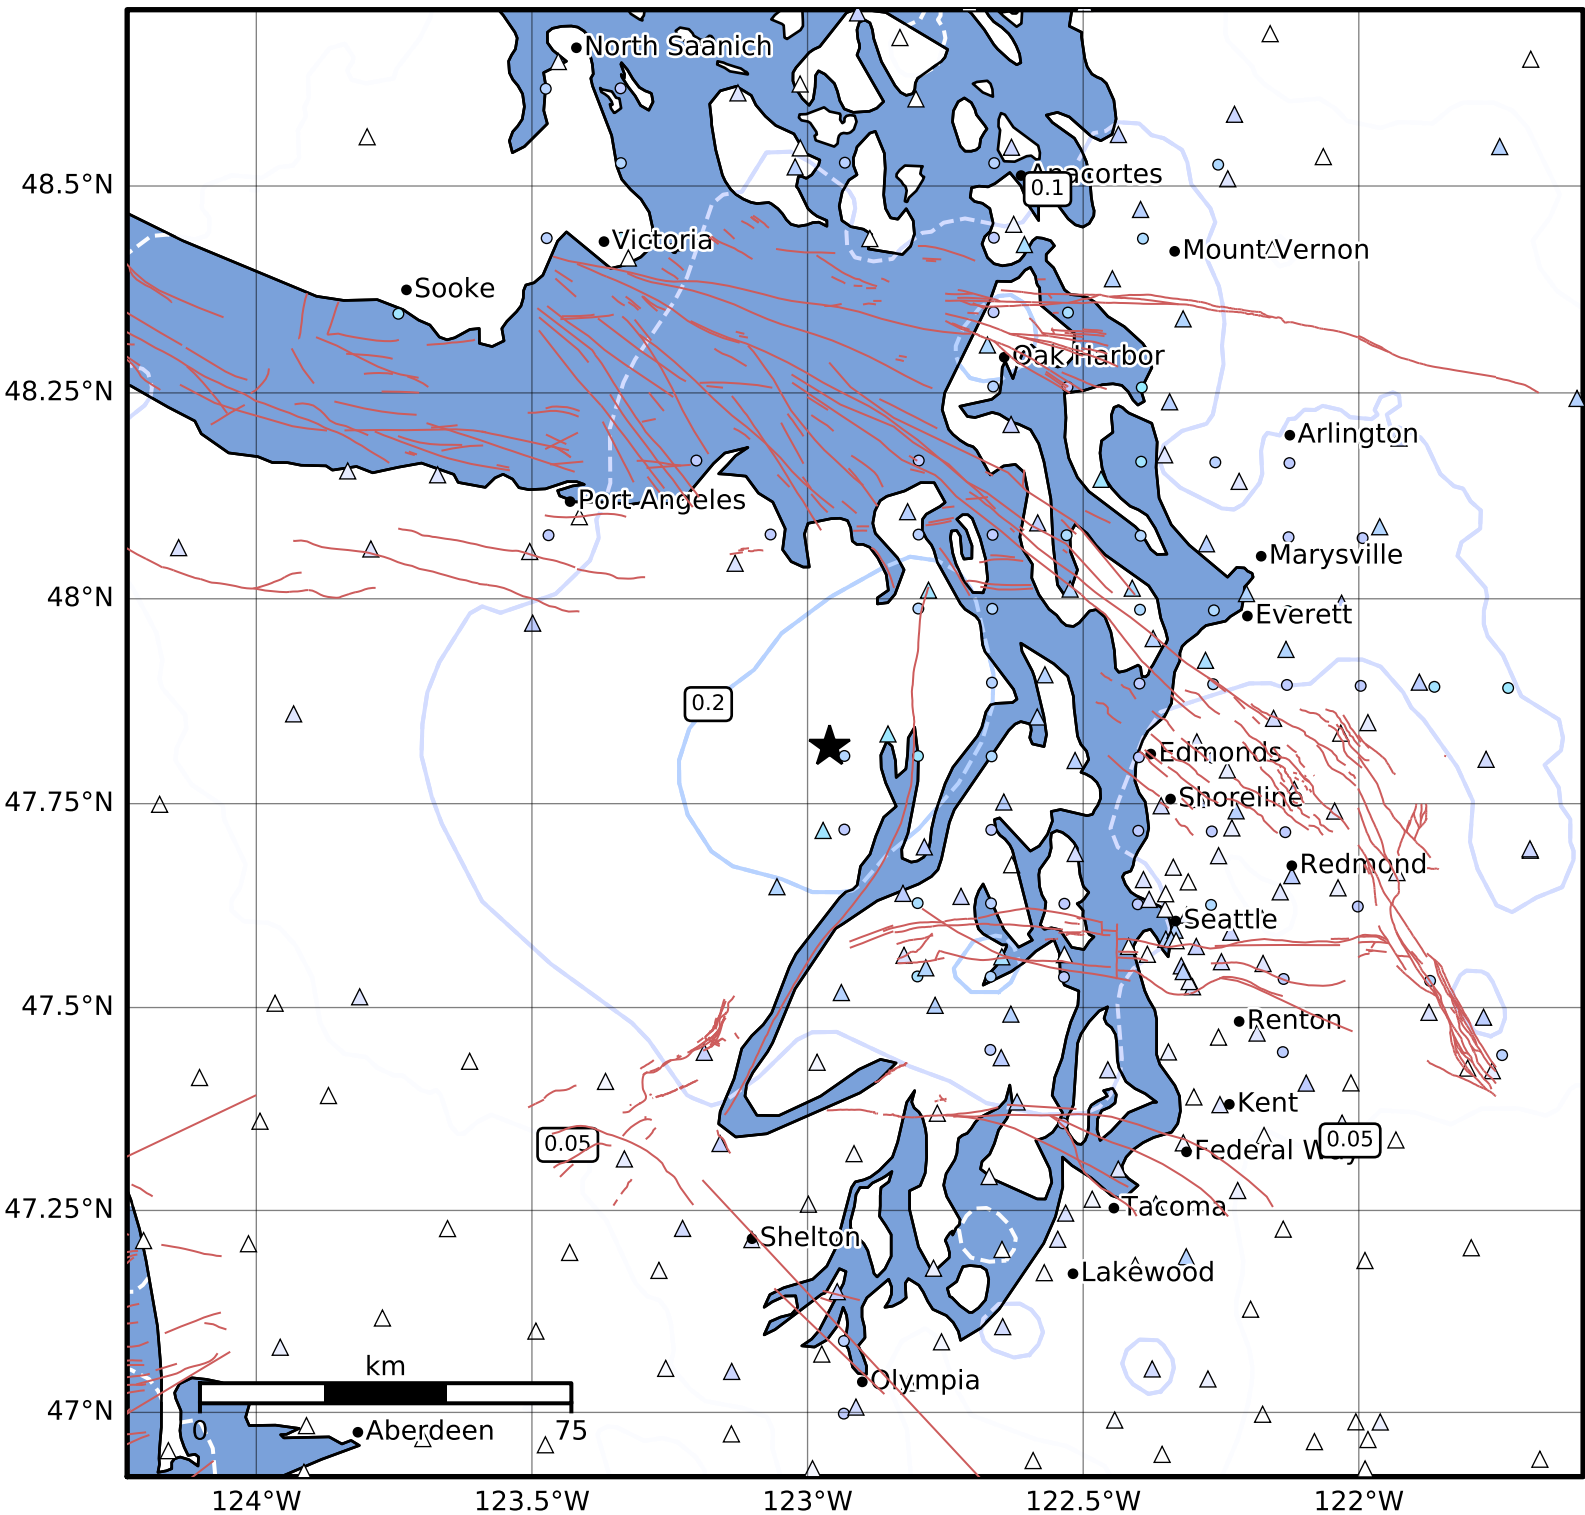

Peak Ground Acceleration Map PNSN
 ShakeMap: 25.4 km (15.8 mi) WNW from Poulsbo, WA
 Dec 24, 2023 15:14:04 UTC M4.0 N47.82 W122.96 Depth: 52.4km ID:uw61977871

PGA (%g)	0.1	0.2	0.5	1	2	5	10	20	50	100	200
----------	-----	-----	-----	---	---	---	----	----	----	-----	-----

Scale based on Worden et al. (2012)

Version 3: Processed 2023-12-24T19:13:36Z

△ Seismic Instrument ○ Reported Intensity

★ Epicenter