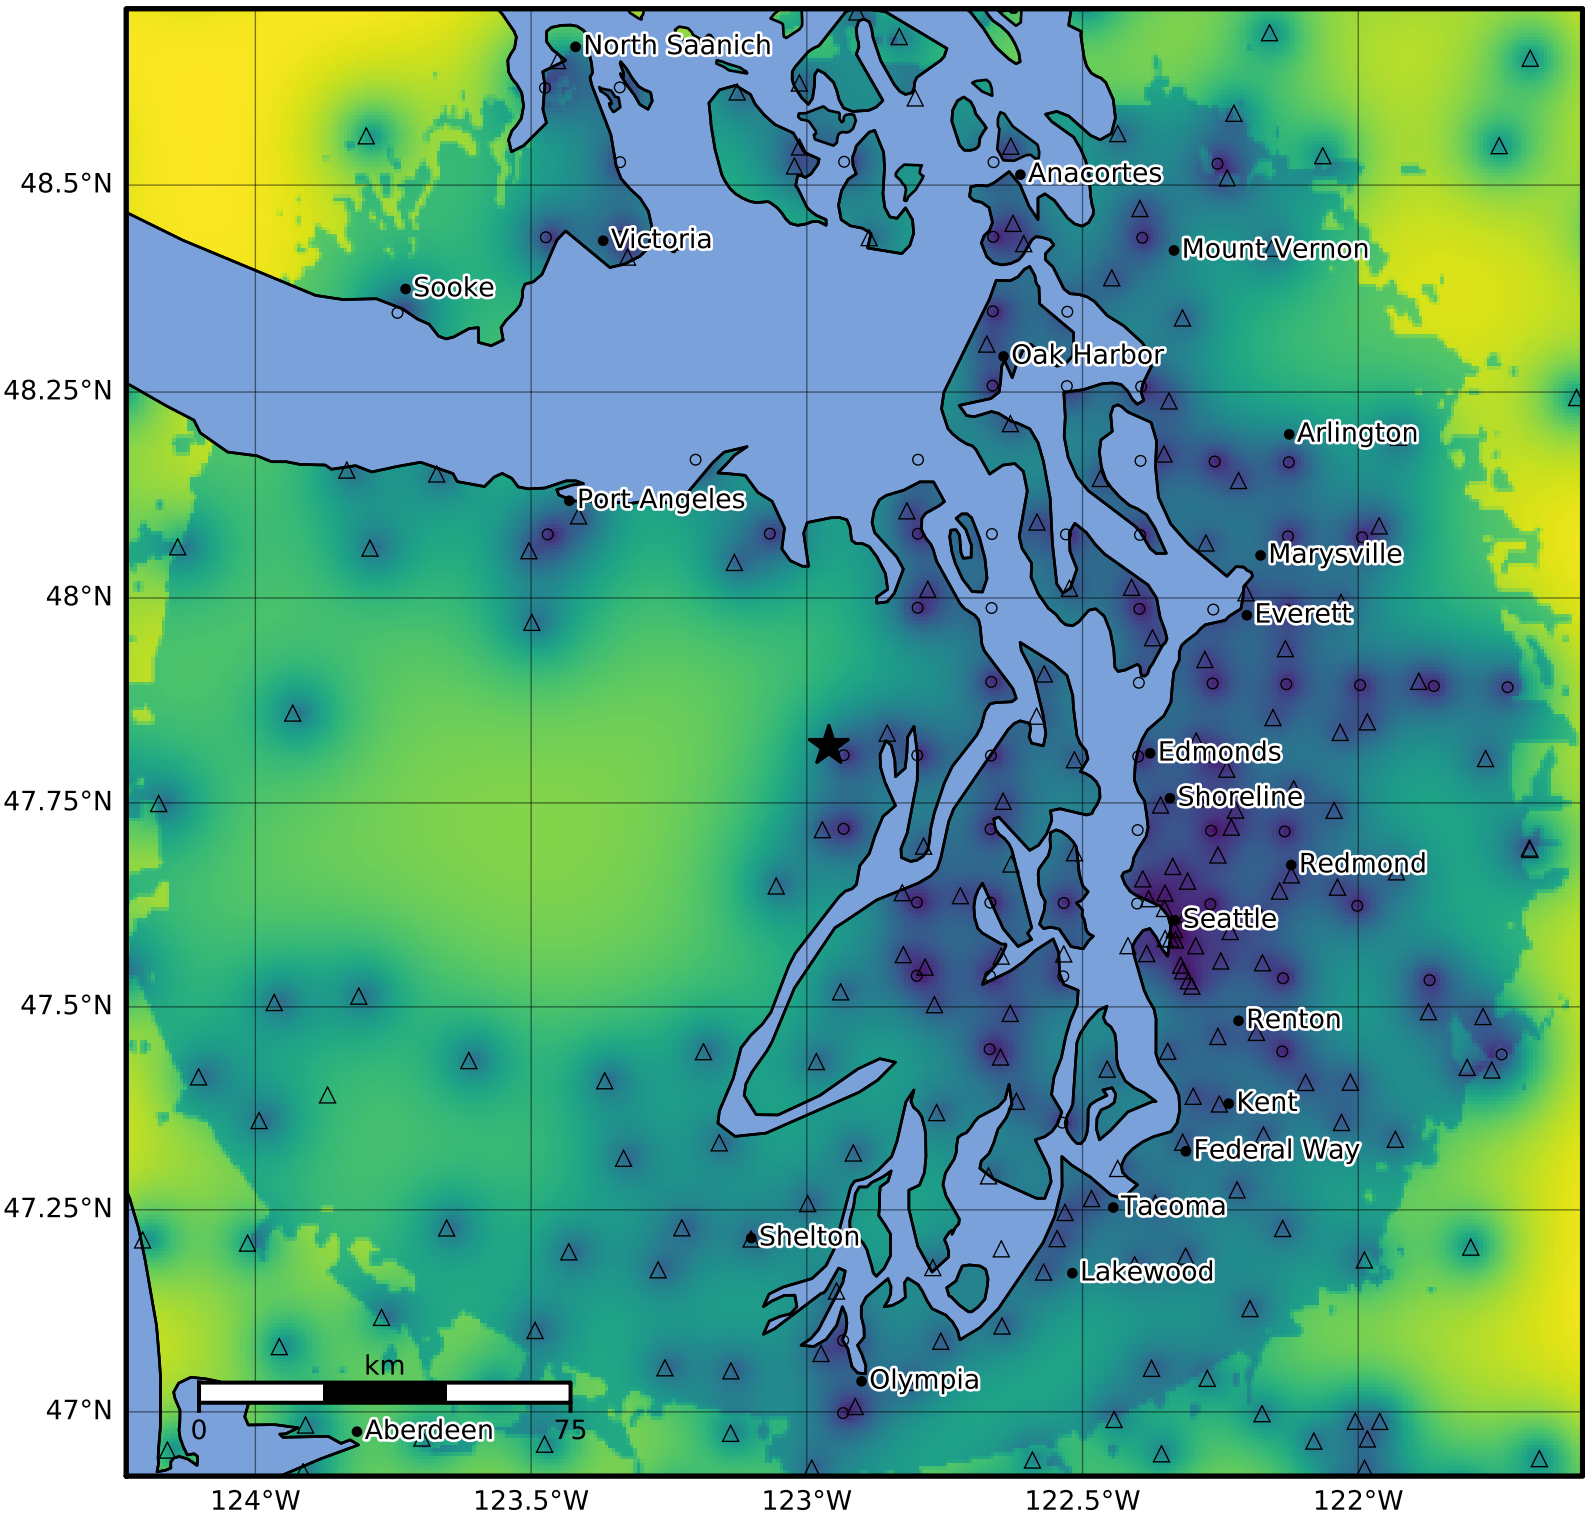

Macroseismic Intensity Map PNSN
Uncertainty ShakeMap: 25.4 km (15.8 mi) WNW from Poulsbo, WA
Dec 24, 2023 15:14:04 UTC M4.0 N47.82 W122.96 Depth: 52.4km ID:uw61977871

Version 3: Processed 2023-12-24T19:13:36Z