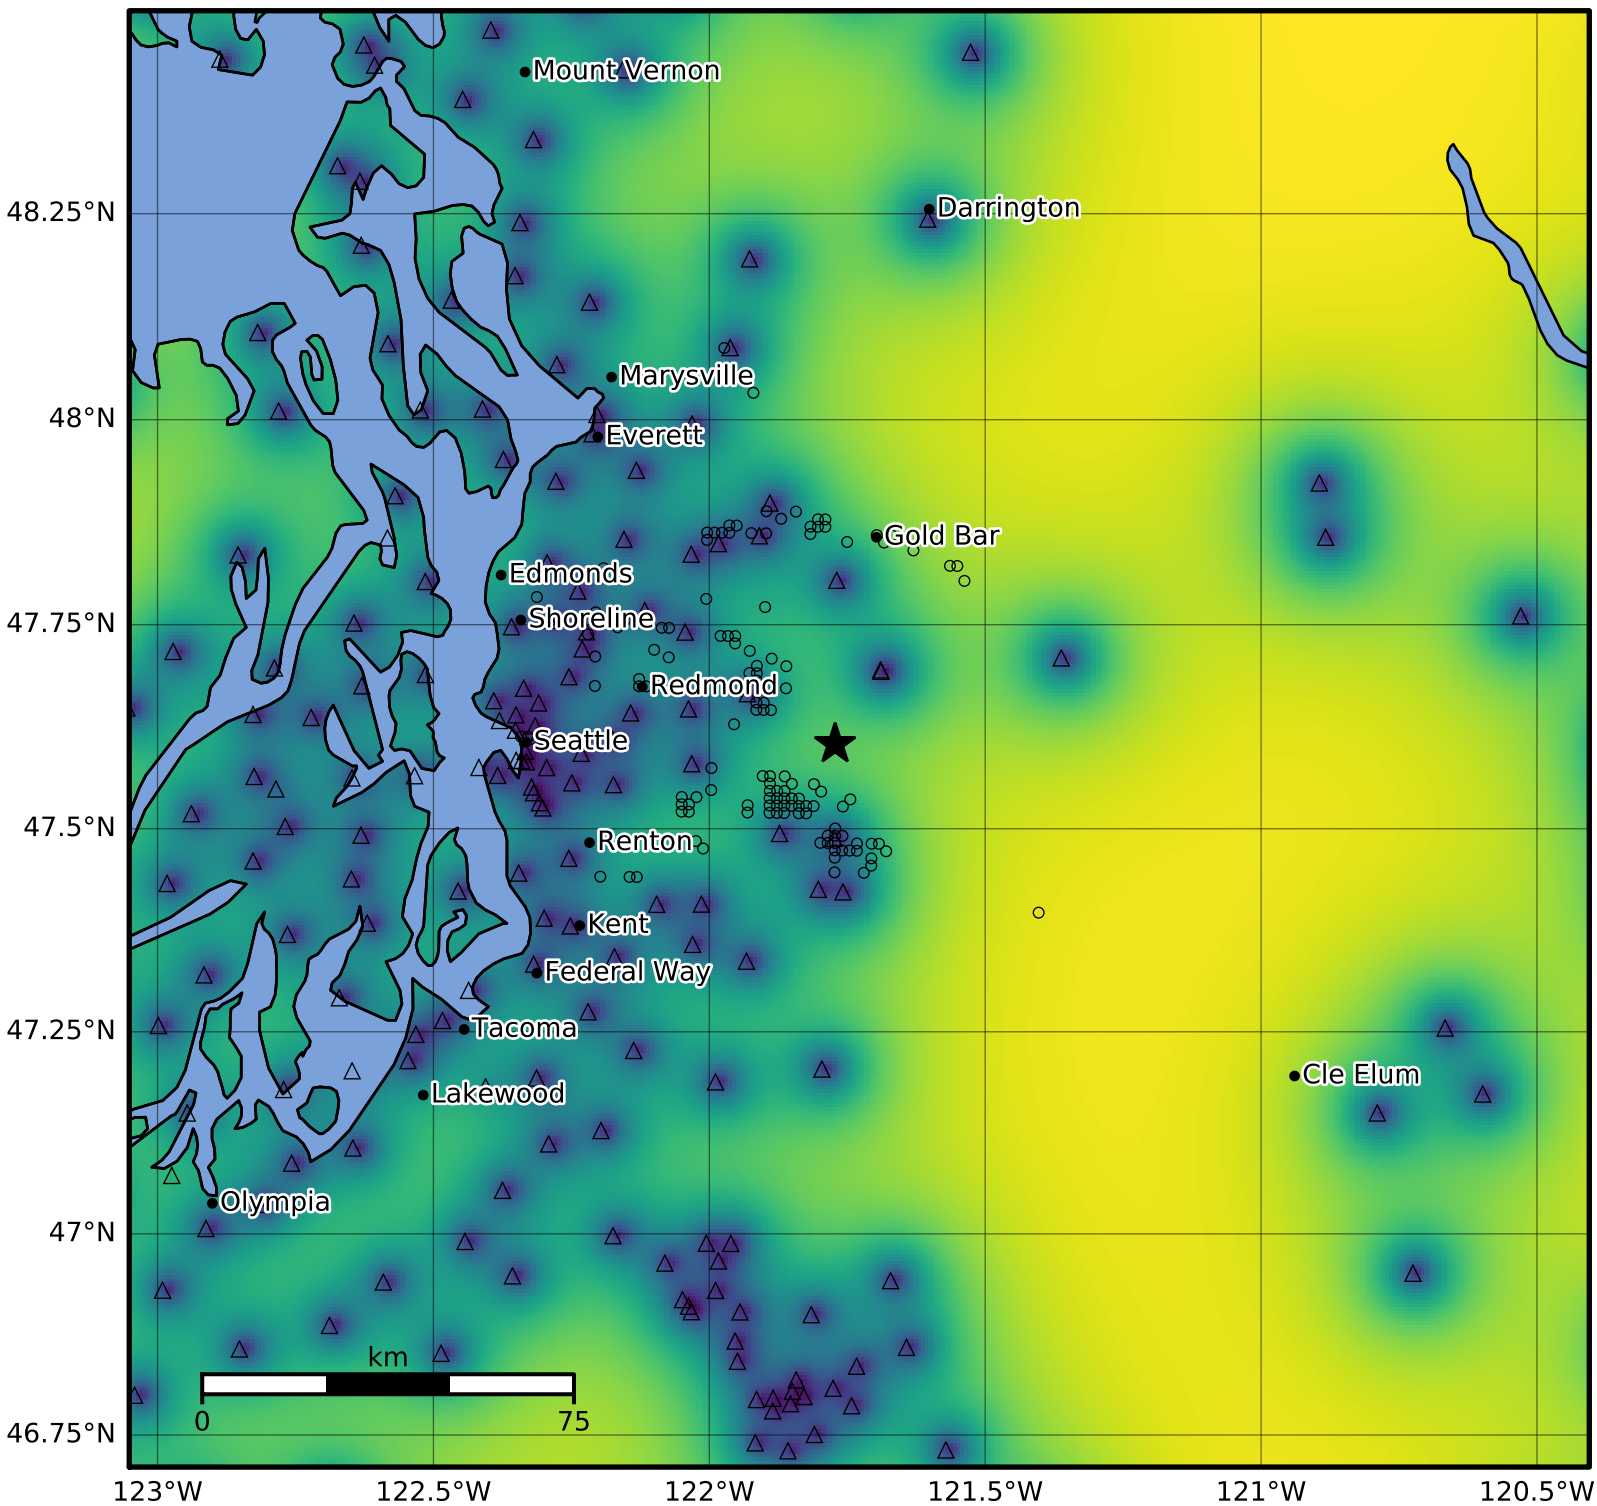

3.0 Second Peak Spectral Acceleration Map PNSN
Uncertainty ShakeMap: 12.0 km (7.4 mi) NNE from North Bend, WA
Aug 08, 2023 10:17:23 UTC M3.9 N47.60 W121.77 Depth: 15.9km ID:uw61939452

Version 8: Processed 2024-05-13T23:28:12Z