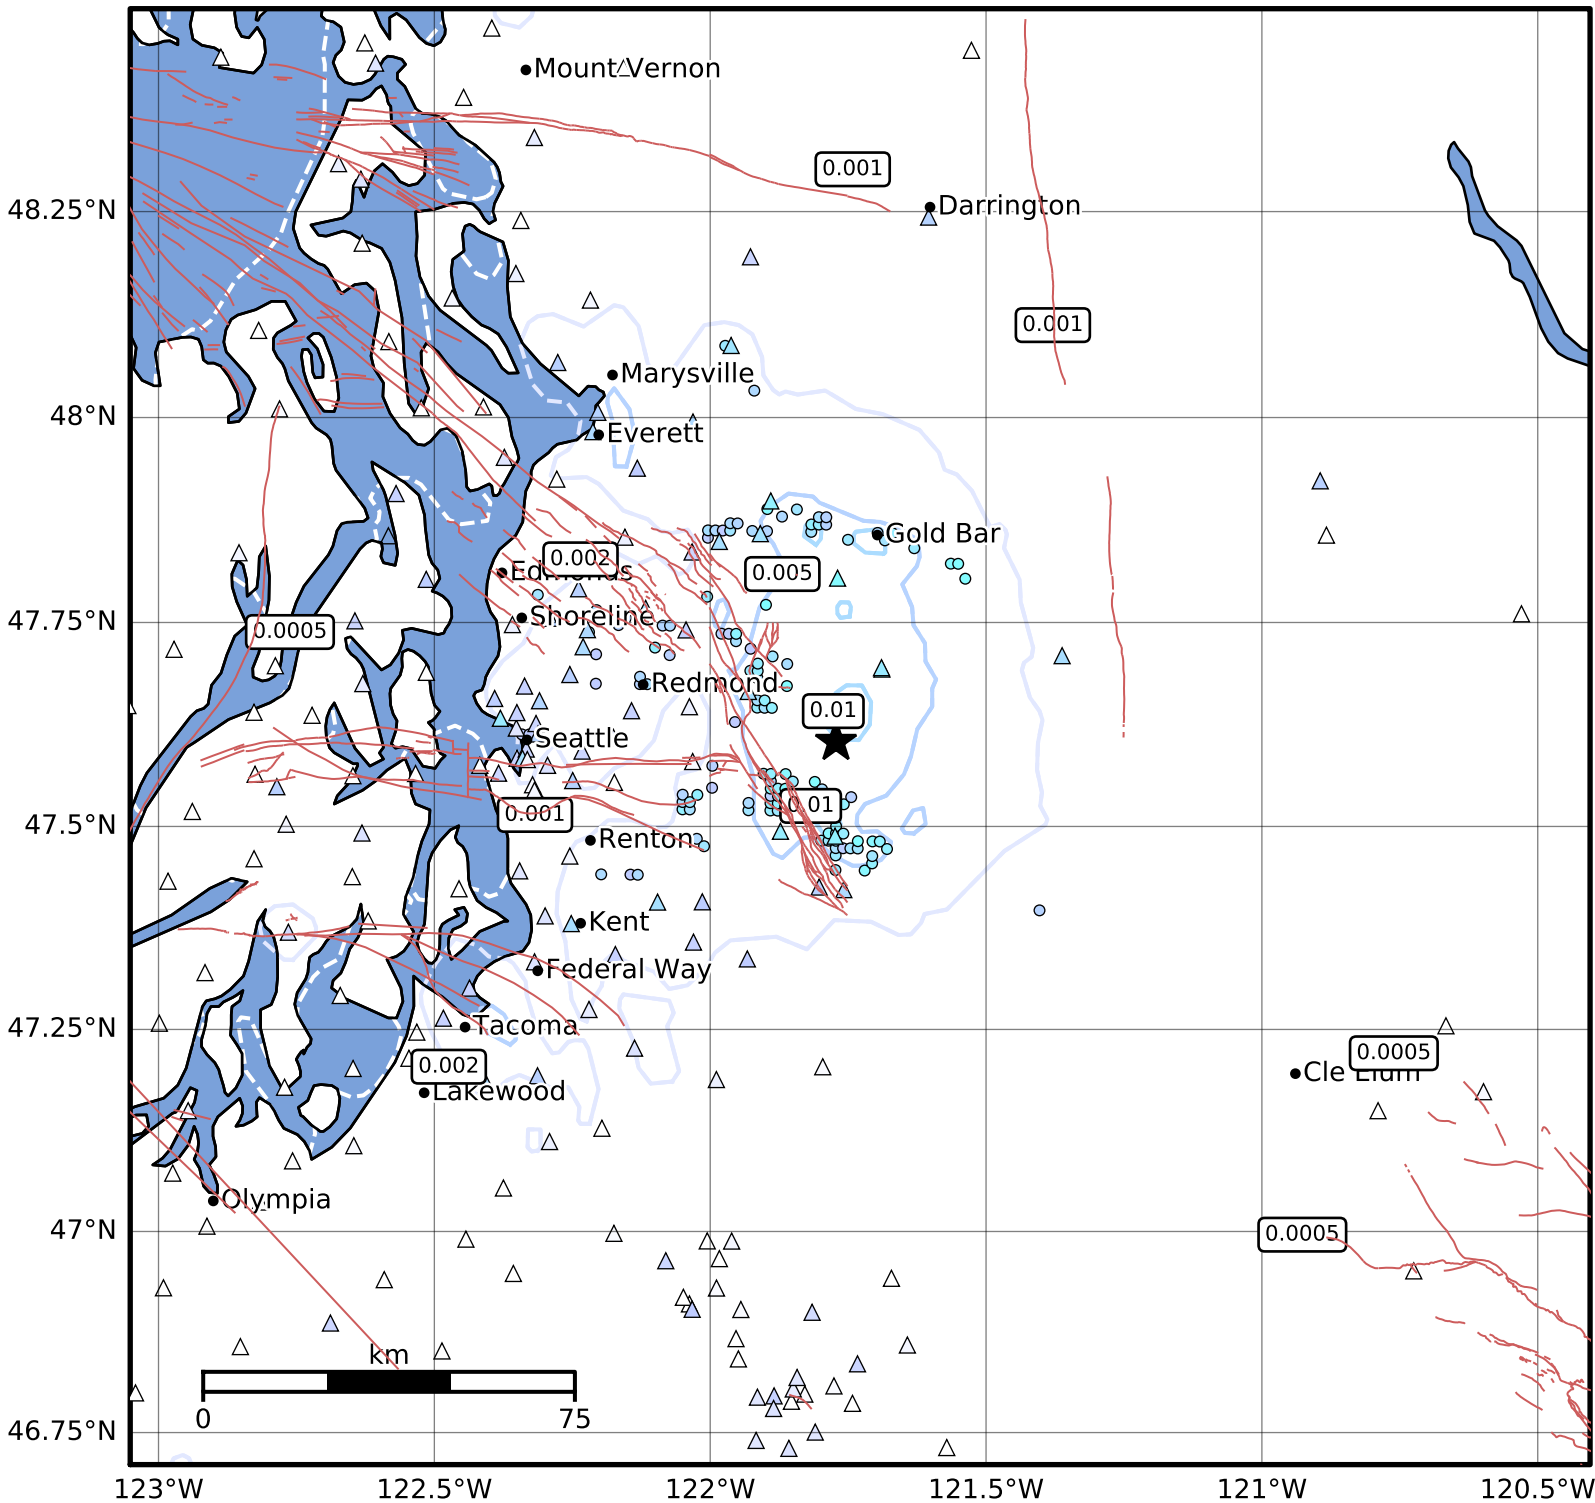

3.0 Second Peak Spectral Acceleration Map PNSN  
 ShakeMap: 12.0 km ( 7.4 mi) NNE from North Bend, WA  
 Aug 08, 2023 10:17:23 UTC M3.9 N47.60 W121.77 Depth: 15.9km ID:uw61939452

Scale based on Worden et al. (2012)

Version 8: Processed 2024-05-13T23:28:12Z

△ Seismic Instrument ○ Reported Intensity

★ Epicenter