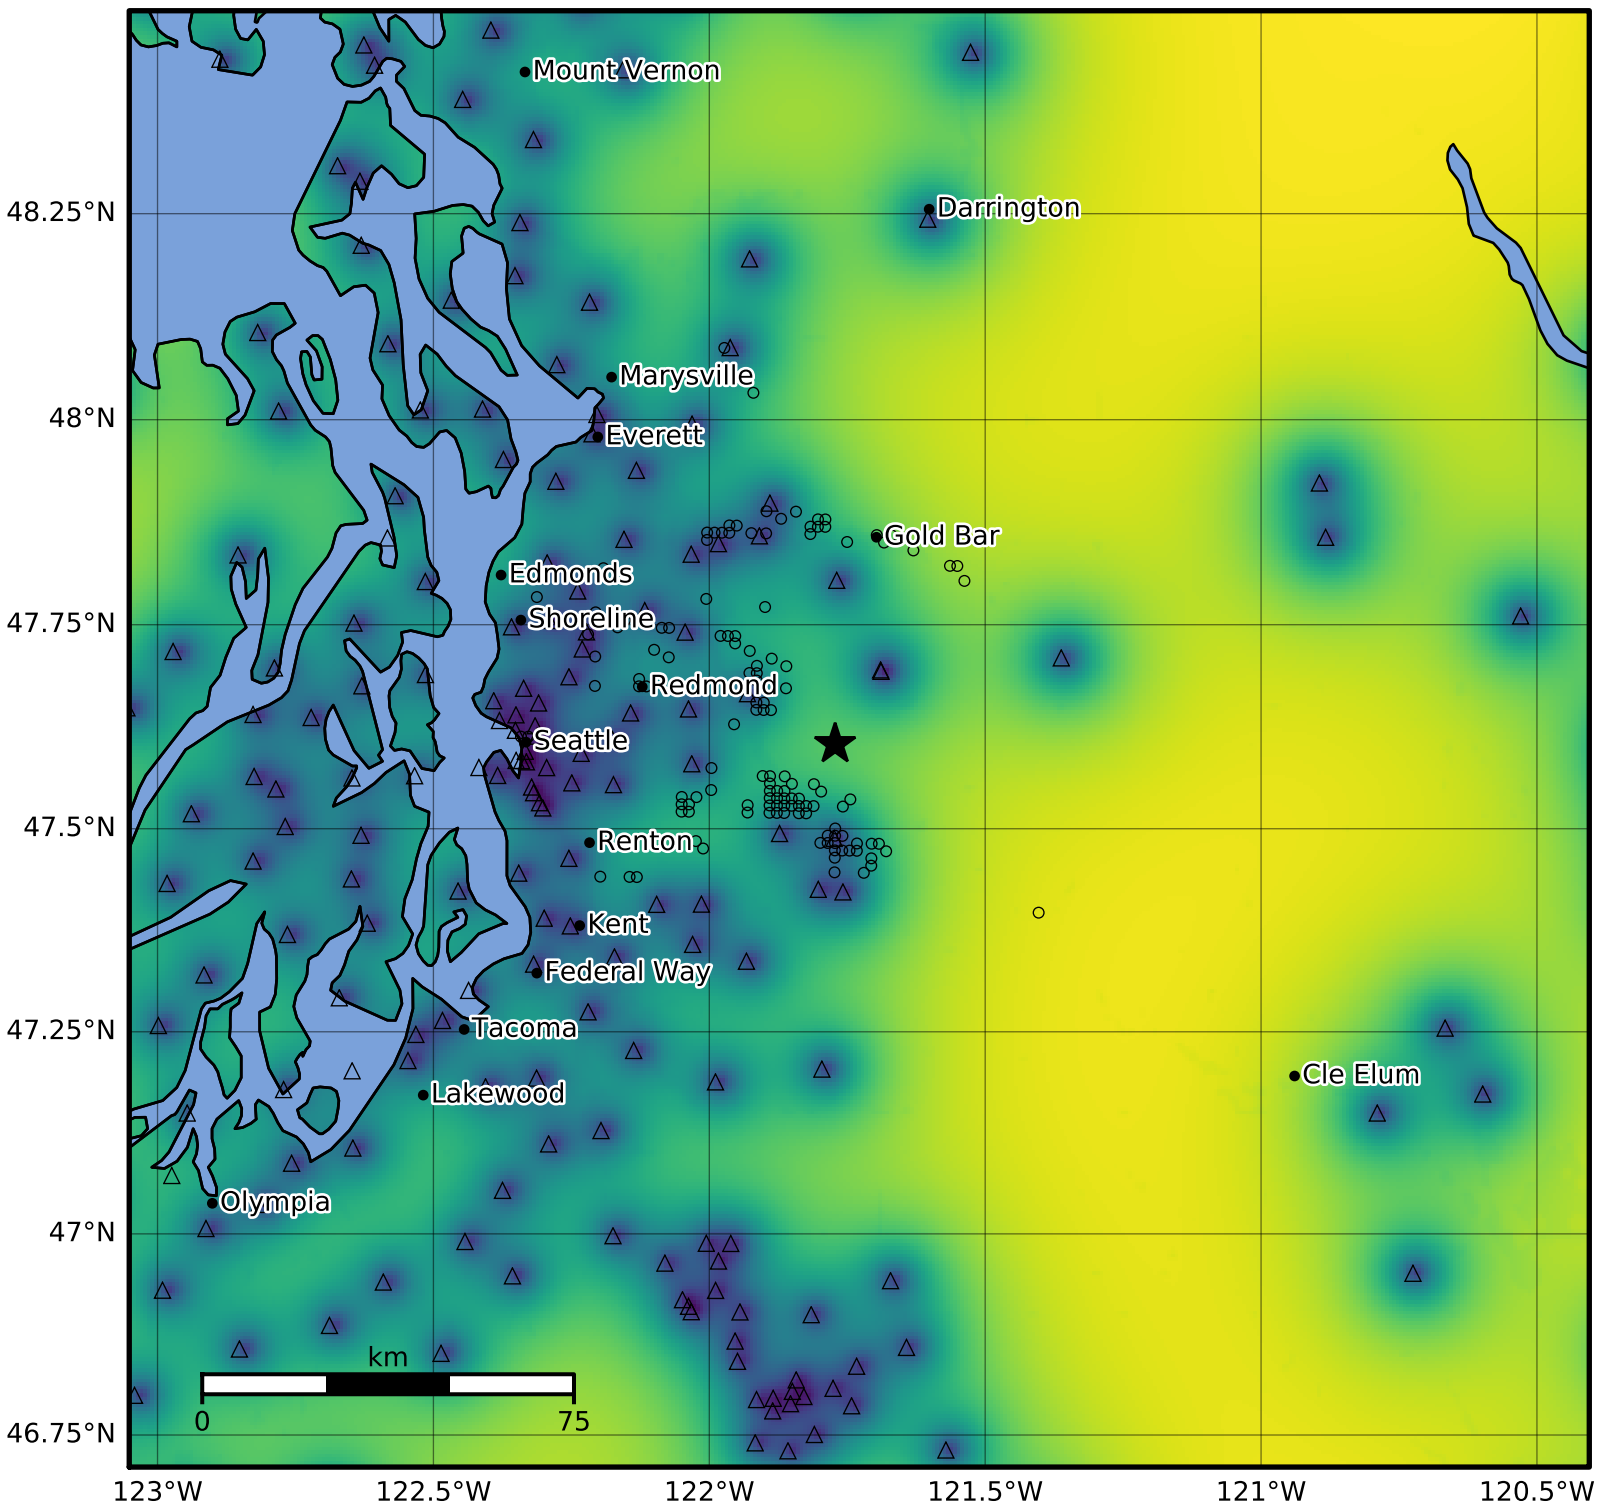

1.0 Second Peak Spectral Acceleration Map PNSN
Uncertainty ShakeMap: 12.0 km (7.4 mi) NNE from North Bend, WA
Aug 08, 2023 10:17:23 UTC M3.9 N47.60 W121.77 Depth: 15.9km ID:uw61939452

Version 8: Processed 2024-05-13T23:28:12Z

0.35 0.40 0.45 0.50 0.55 0.60