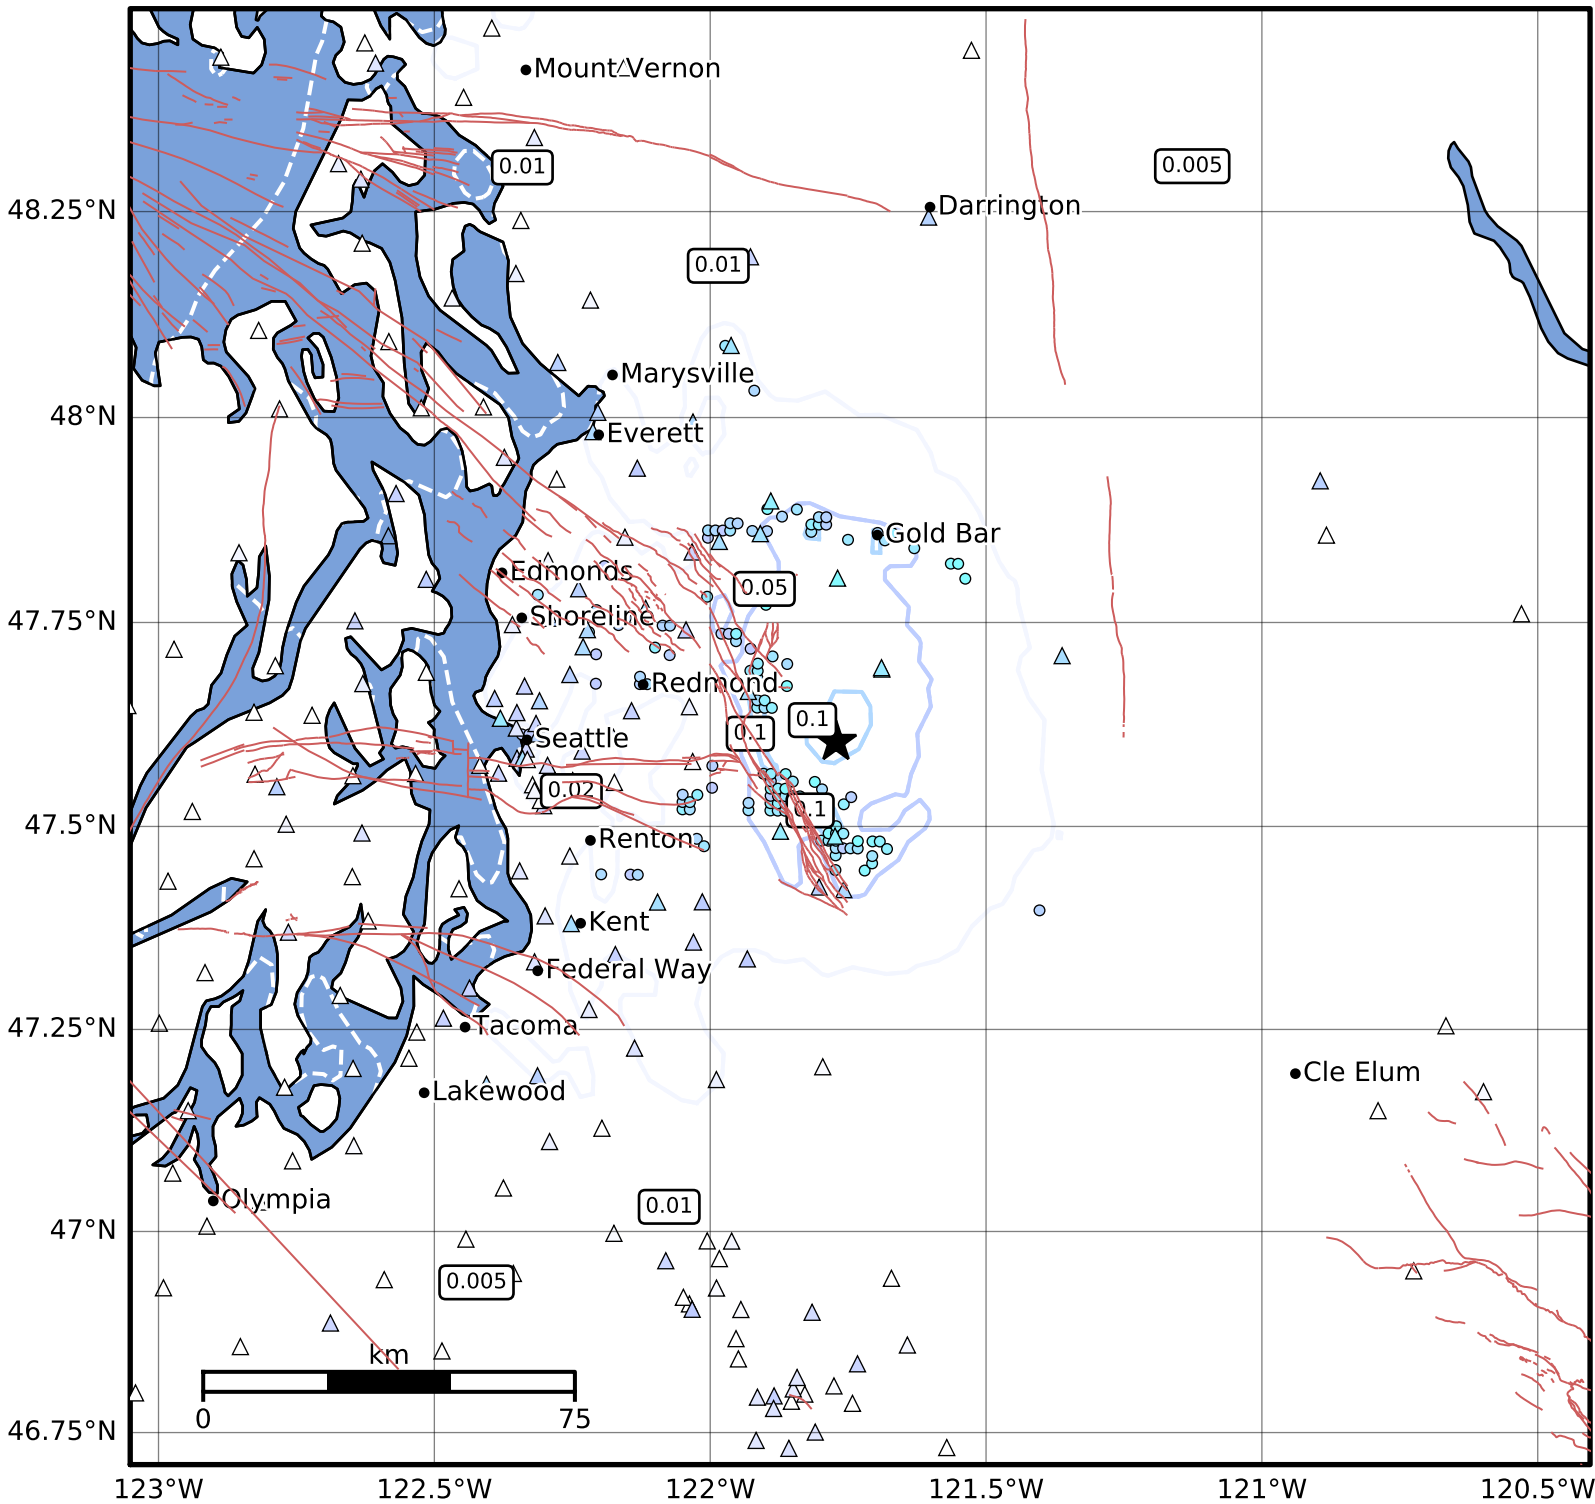

1.0 Second Peak Spectral Acceleration Map PNSN
 ShakeMap: 12.0 km (7.4 mi) NNE from North Bend, WA
 Aug 08, 2023 10:17:23 UTC M3.9 N47.60 W121.77 Depth: 15.9km ID:uw61939452

SA(1.0) (%g)	0.1	0.2	0.5	1	2	5	10	20	50	100	200
--------------	-----	-----	-----	---	---	---	----	----	----	-----	-----

Scale based on Worden et al. (2012)

Version 8: Processed 2024-05-13T23:28:12Z

△ Seismic Instrument ○ Reported Intensity

★ Epicenter