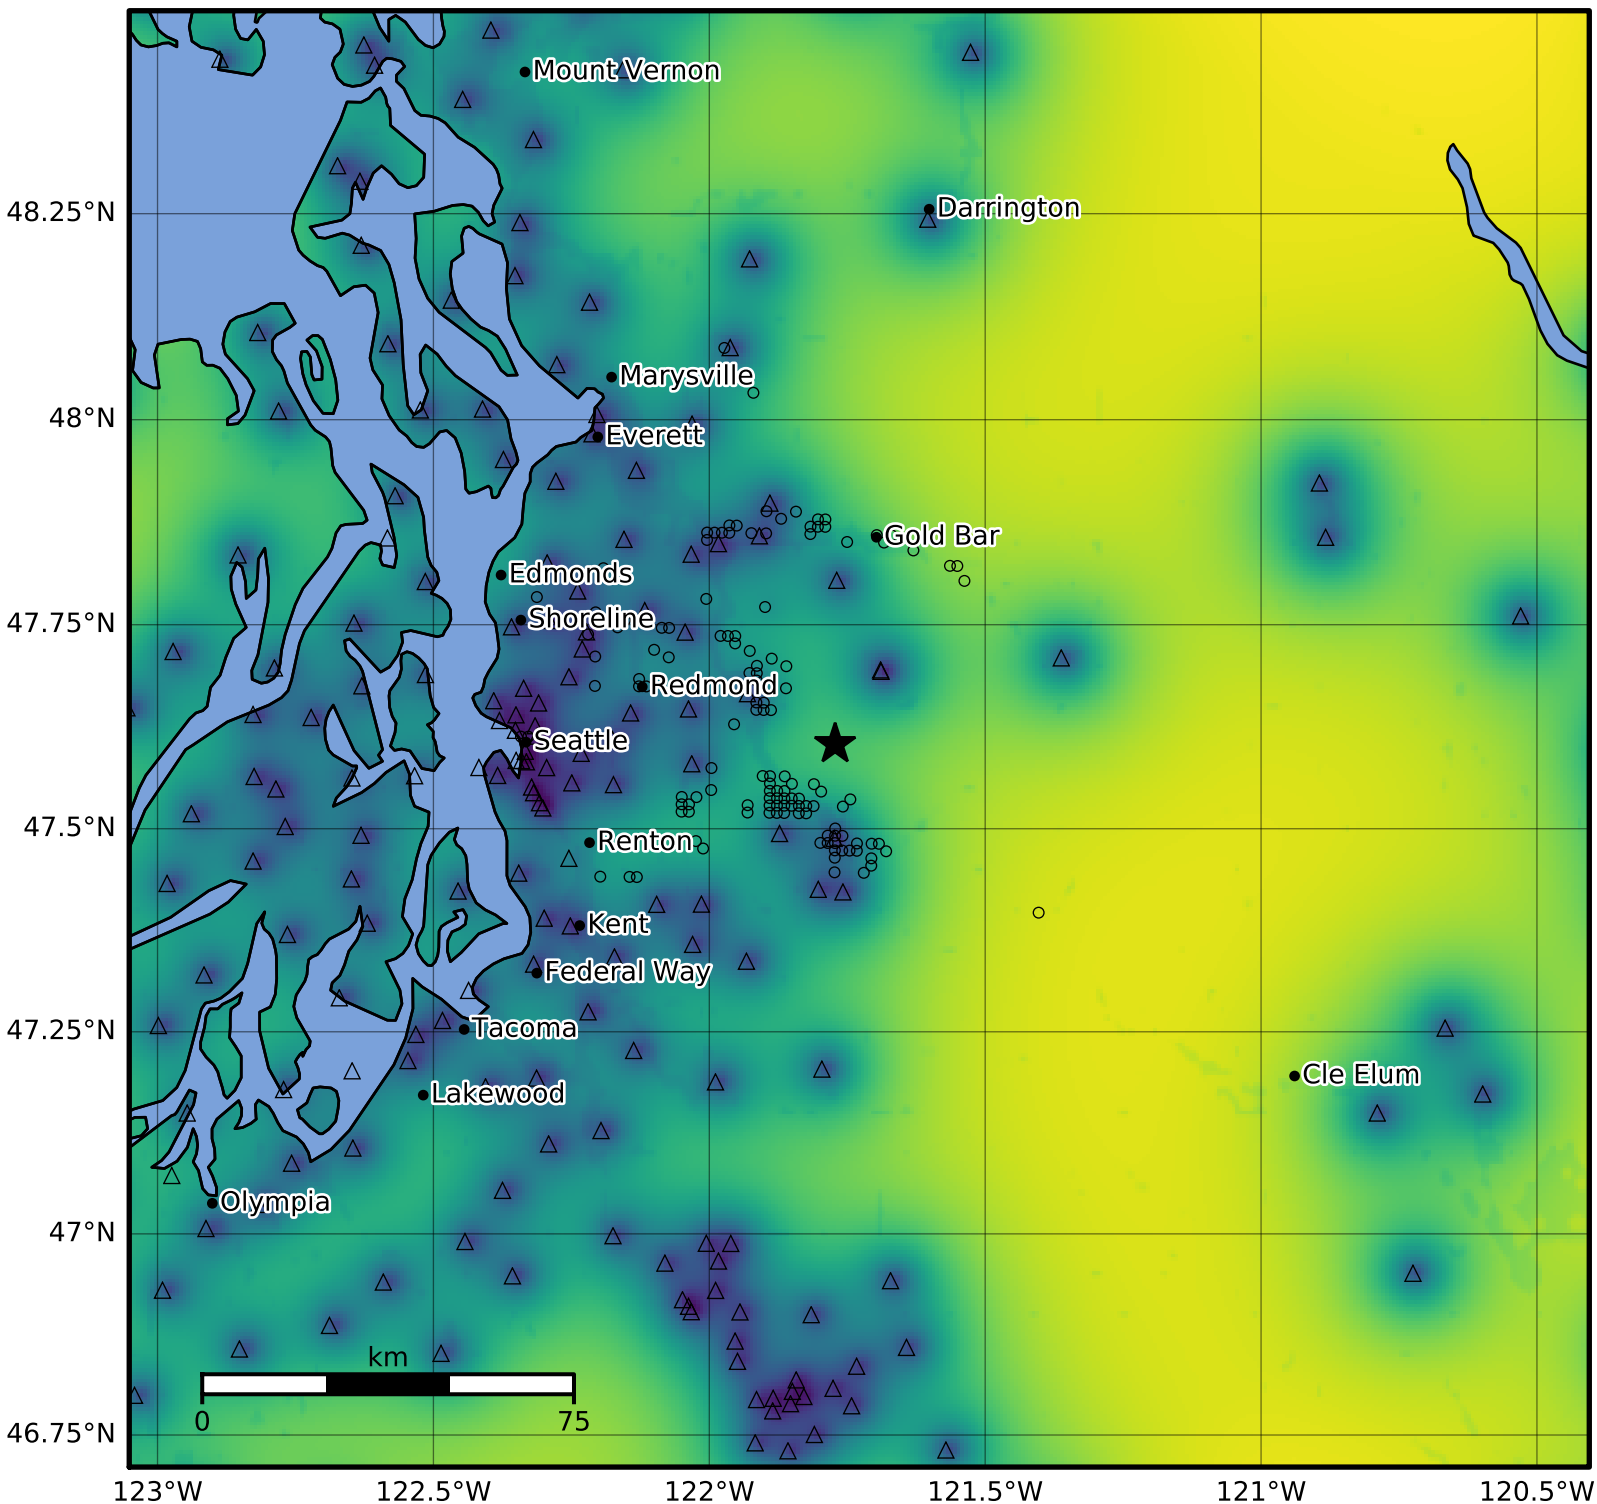

0.3 Second Peak Spectral Acceleration Map PNSN
Uncertainty ShakeMap: 12.0 km (7.4 mi) NNE from North Bend, WA
Aug 08, 2023 10:17:23 UTC M3.9 N47.60 W121.77 Depth: 15.9km ID:uw61939452

Version 8: Processed 2024-05-13T23:28:12Z