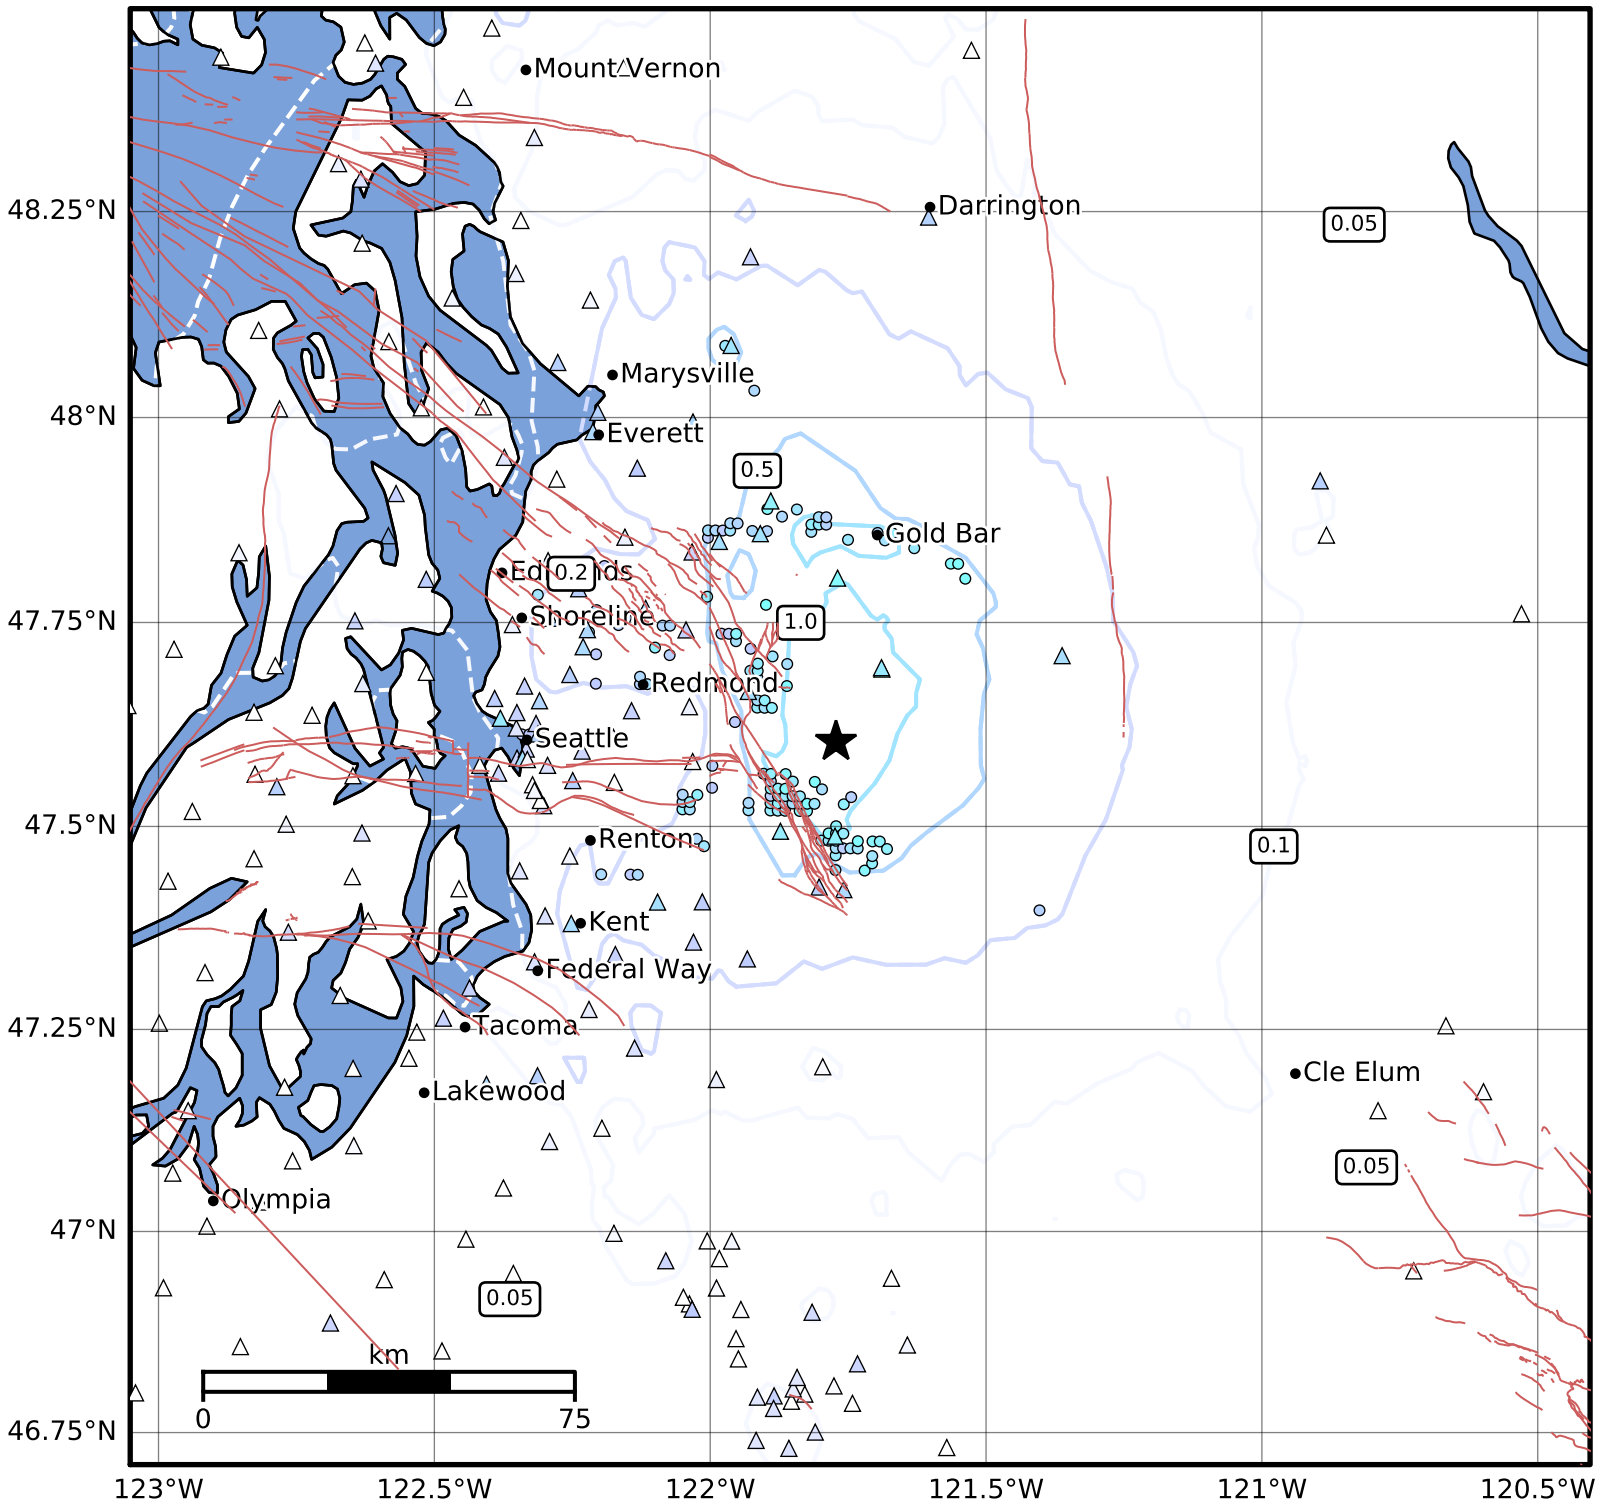

0.3 Second Peak Spectral Acceleration Map PNSN
 ShakeMap: 12.0 km (7.4 mi) NNE from North Bend, WA
 Aug 08, 2023 10:17:23 UTC M3.9 N47.60 W121.77 Depth: 15.9km ID:uw61939452

SA(0.3) (%g)	0.1	0.2	0.5	1	2	5	10	20	50	100	200
--------------	-----	-----	-----	---	---	---	----	----	----	-----	-----

Scale based on Worden et al. (2012)

Version 8: Processed 2024-05-13T23:28:12Z

△ Seismic Instrument ○ Reported Intensity

★ Epicenter