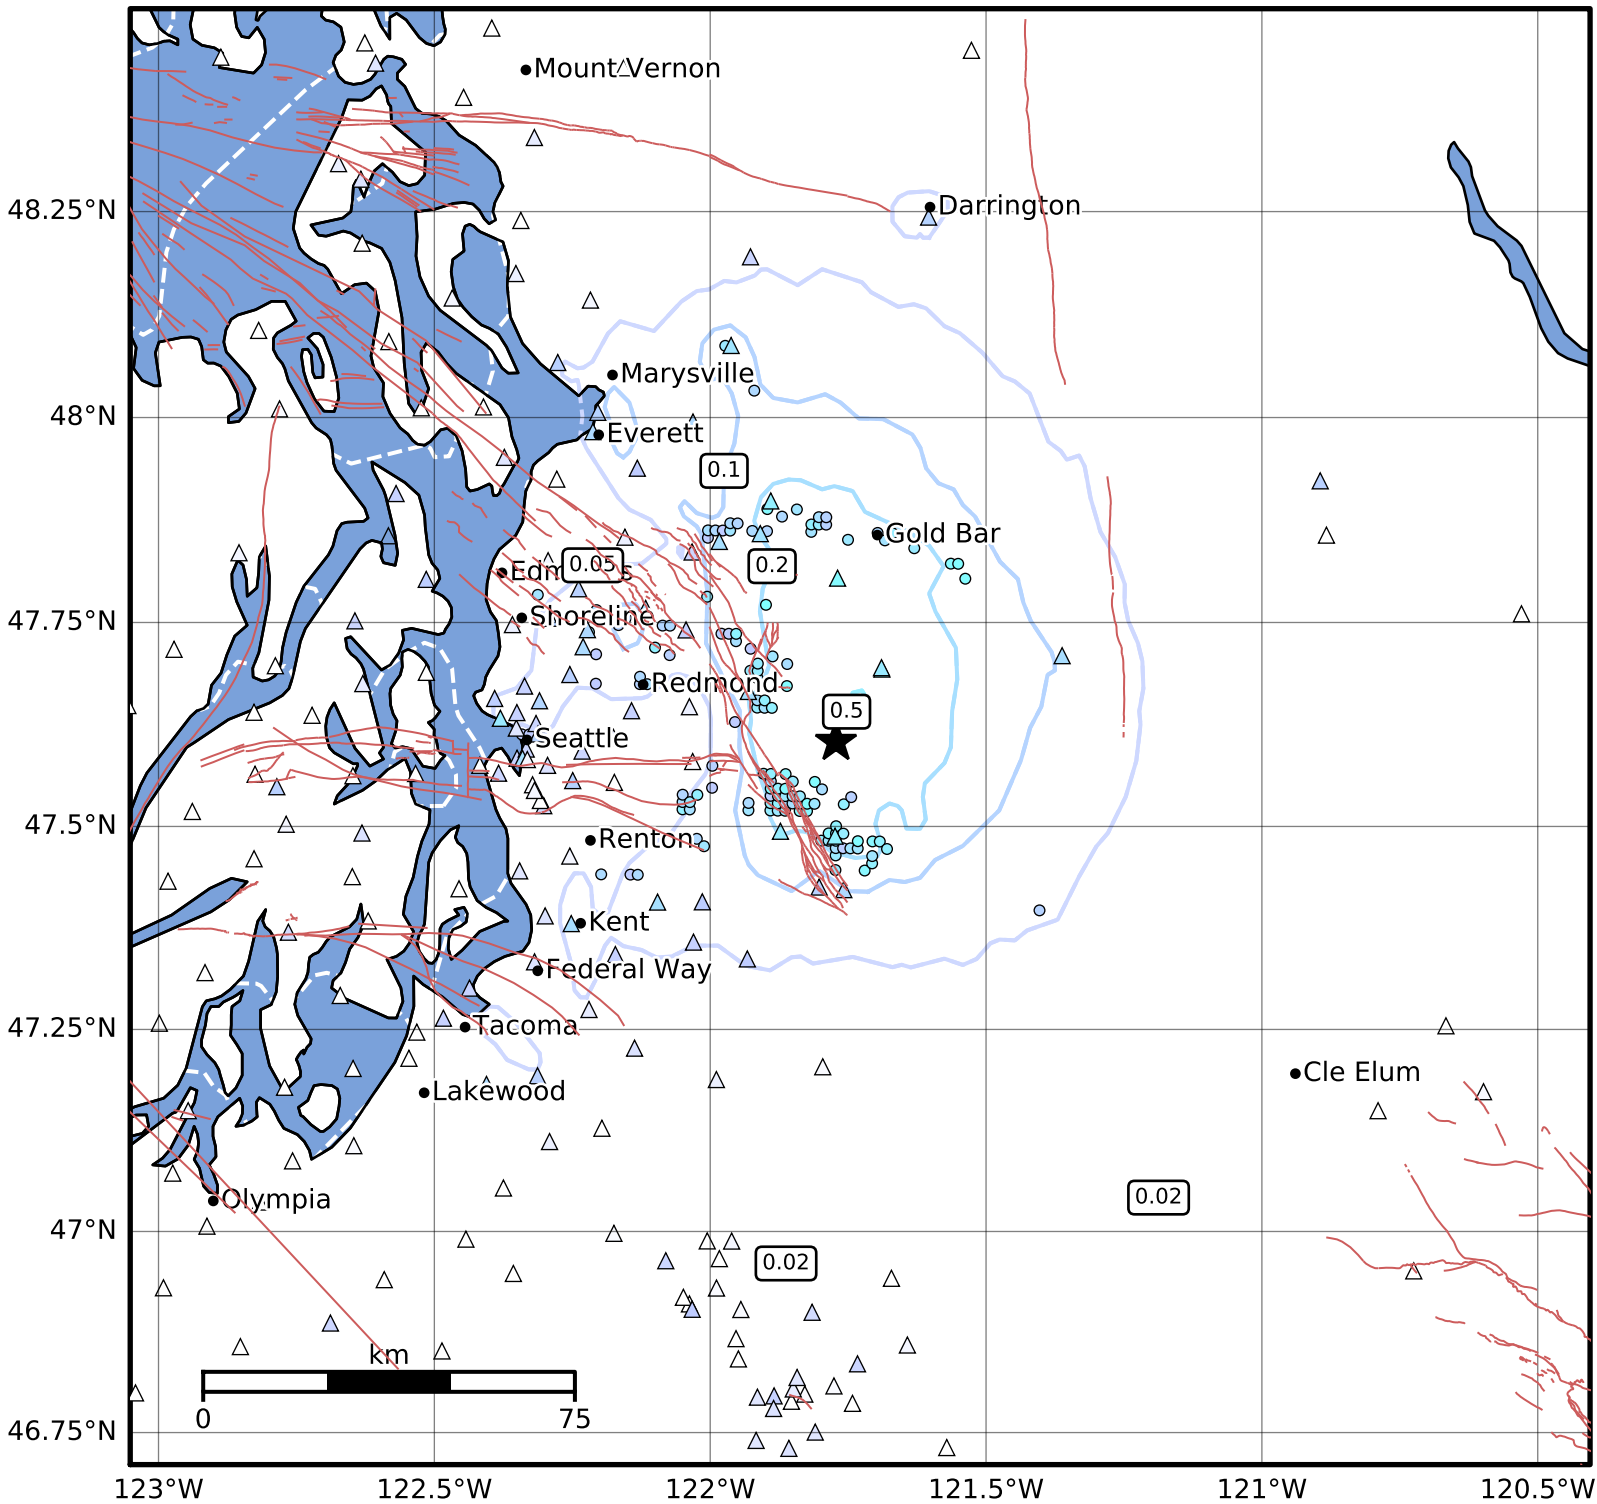

Peak Ground Velocity Map PNSN
 ShakeMap: 12.0 km (7.4 mi) NNE from North Bend, WA
 Aug 08, 2023 10:17:23 UTC M3.9 N47.60 W121.77 Depth: 15.9km ID:uw61939452

PGV (cm/s)	0.1	0.2	0.5	1	2	5	10	20	50	100	200
------------	-----	-----	-----	---	---	---	----	----	----	-----	-----

Scale based on Worden et al. (2012)

△ Seismic Instrument ○ Reported Intensity

★ Epicenter

Version 8: Processed 2024-05-13T23:28:12Z