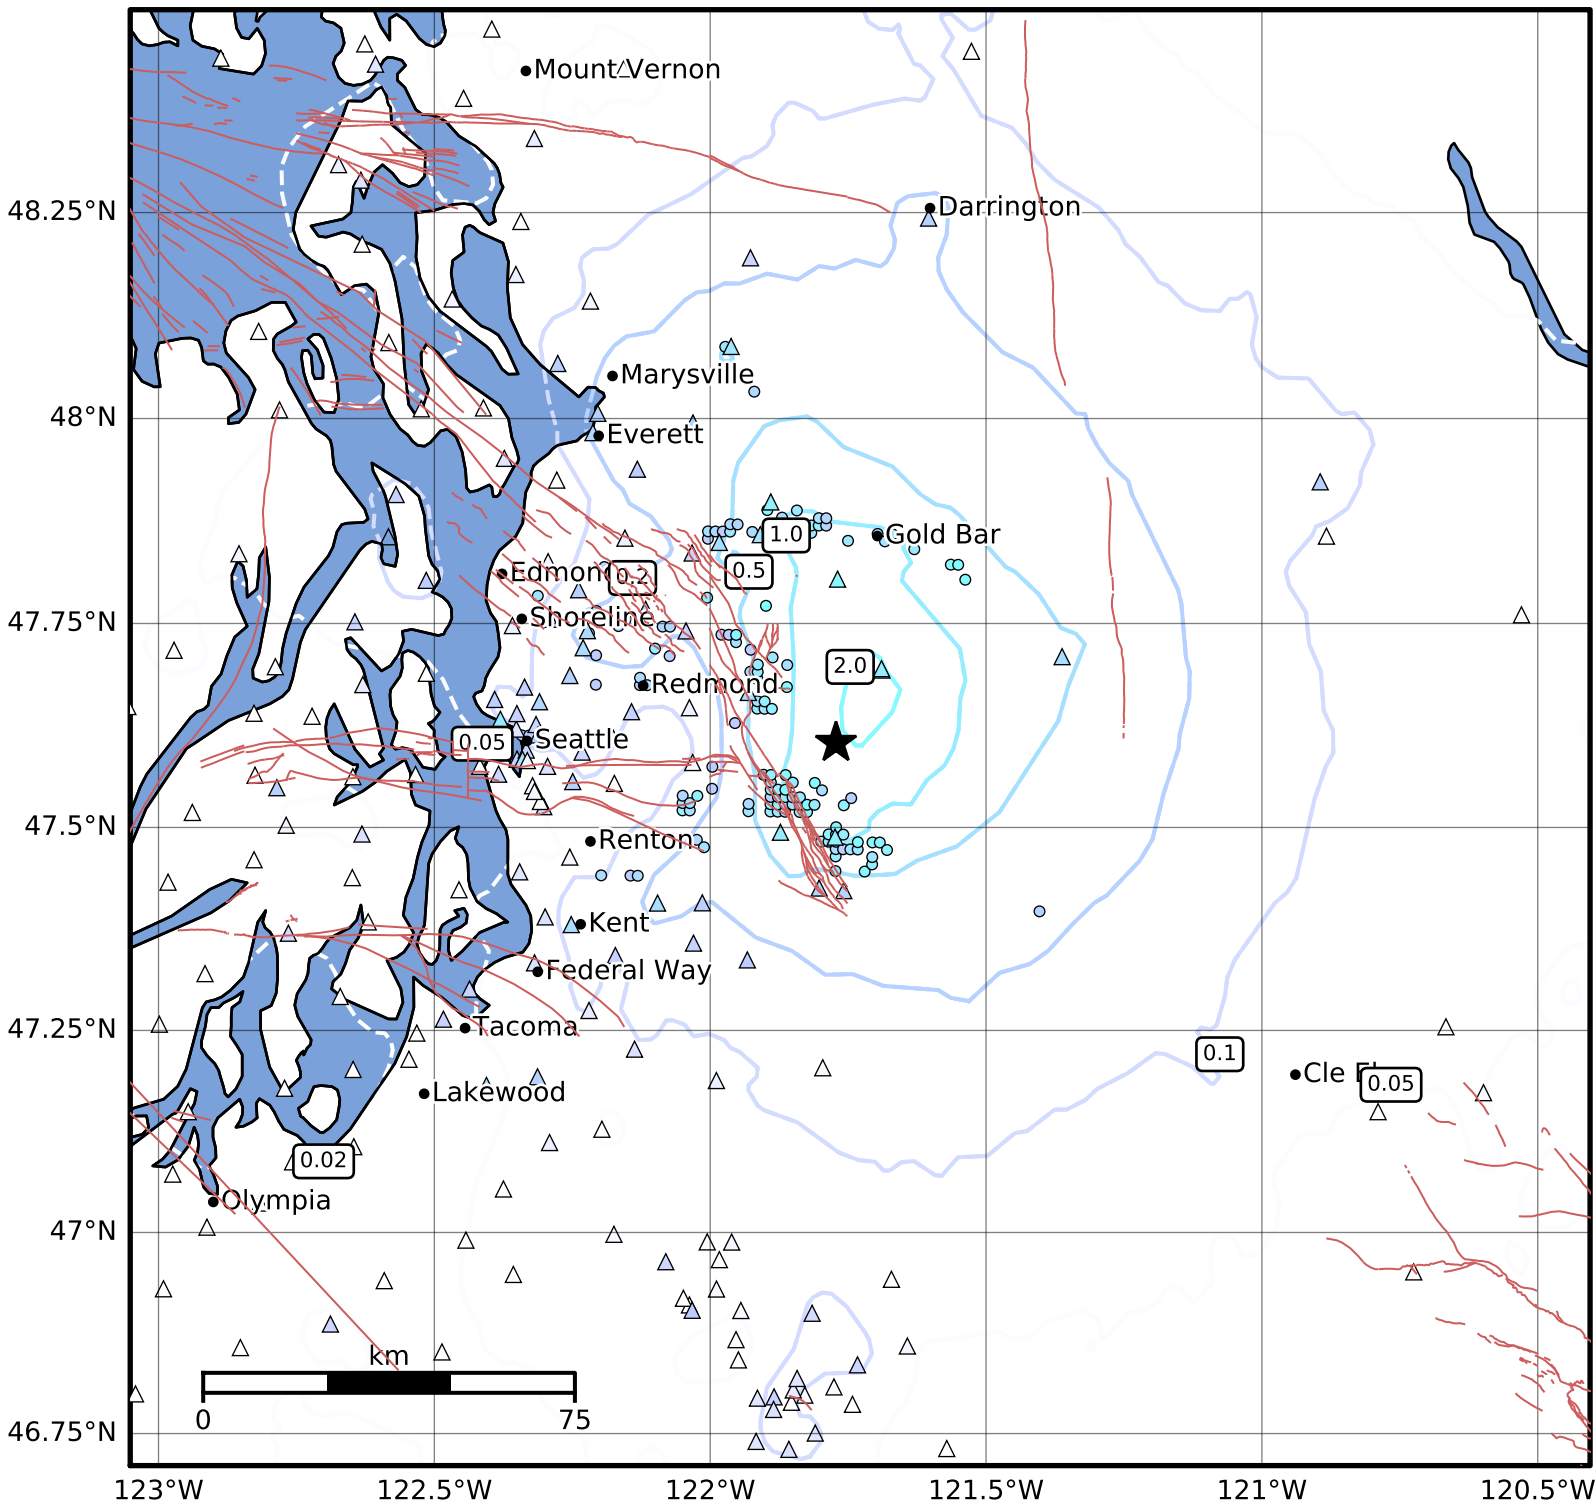

Peak Ground Acceleration Map PNSN
 ShakeMap: 12.0 km (7.4 mi) NNE from North Bend, WA
 Aug 08, 2023 10:17:23 UTC M3.9 N47.60 W121.77 Depth: 15.9km ID:uw61939452

PGA (%g)	0.1	0.2	0.5	1	2	5	10	20	50	100	200
----------	-----	-----	-----	---	---	---	----	----	----	-----	-----

Scale based on Worden et al. (2012)

Version 8: Processed 2024-05-13T23:28:12Z

△ Seismic Instrument ○ Reported Intensity

★ Epicenter