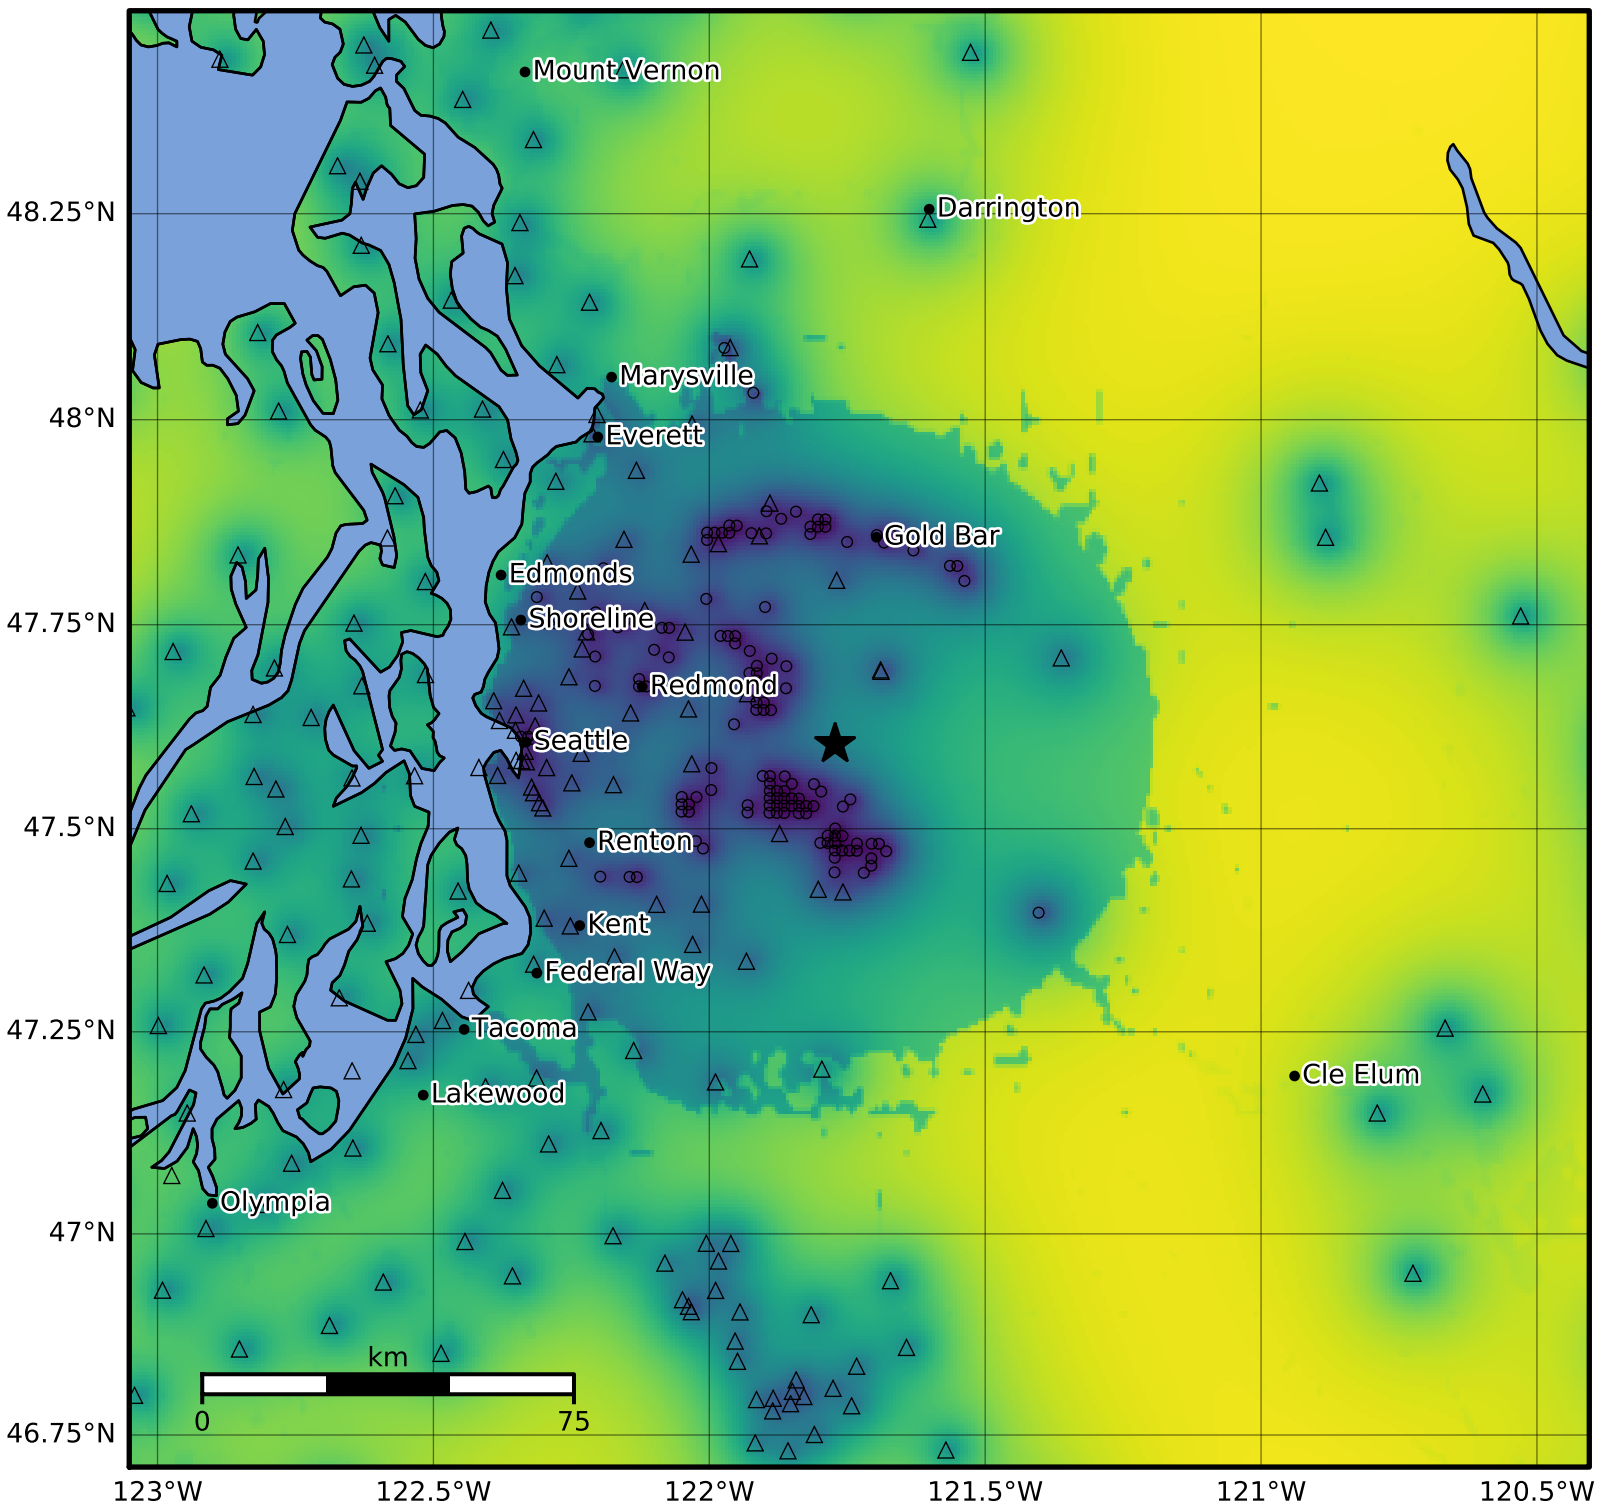

Macroseismic Intensity Map PNSN
Uncertainty ShakeMap: 12.0 km (7.4 mi) NNE from North Bend, WA
Aug 08, 2023 10:17:23 UTC M3.9 N47.60 W121.77 Depth: 15.9km ID:uw61939452

Version 8: Processed 2024-05-13T23:28:12Z