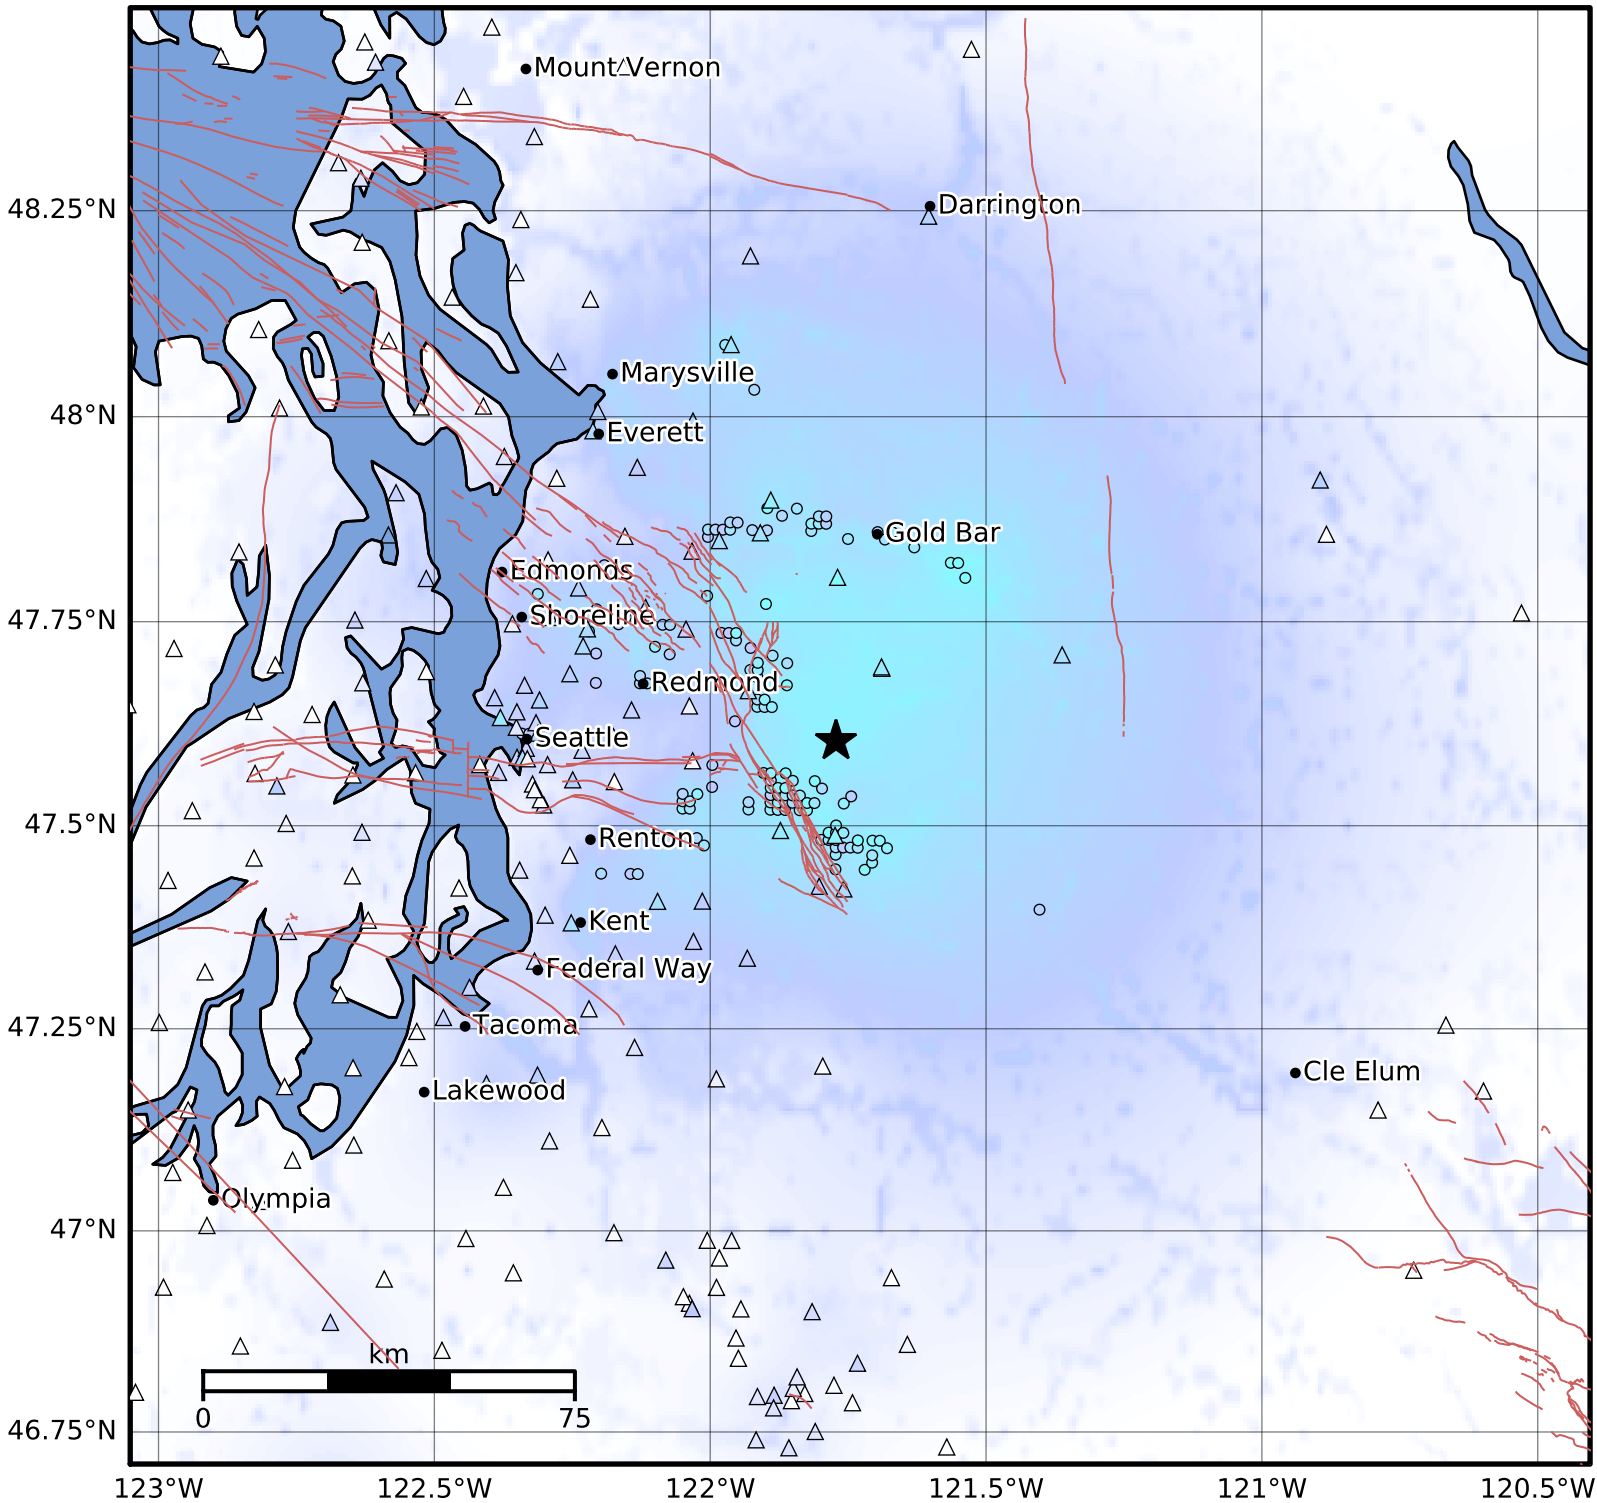

Macroseismic Intensity Map PNSN
 ShakeMap: 12.0 km (7.4 mi) NNE from North Bend, WA
 Aug 08, 2023 10:17:23 UTC M3.9 N47.60 W121.77 Depth: 15.9km ID:uw61939452

SHAKING	Not felt	Weak	Light	Moderate	Strong	Very strong	Severe	Violent	Extreme
DAMAGE	None	None	None	Very light	Light	Moderate	Moderate/heavy	Heavy	Very heavy
PGA(%g)	<0.0464	0.297	2.76	6.2	11.5	21.5	40.1	74.7	>139
PGV(cm/s)	<0.0215	0.135	1.41	4.65	9.64	20	41.4	85.8	>178
INTENSITY	I	II-III	IV	V	VI	VII	VIII	IX	X+

Scale based on Worden et al. (2012)

Version 8: Processed 2024-05-13T23:28:12Z

△ Seismic Instrument ○ Reported Intensity

★ Epicenter