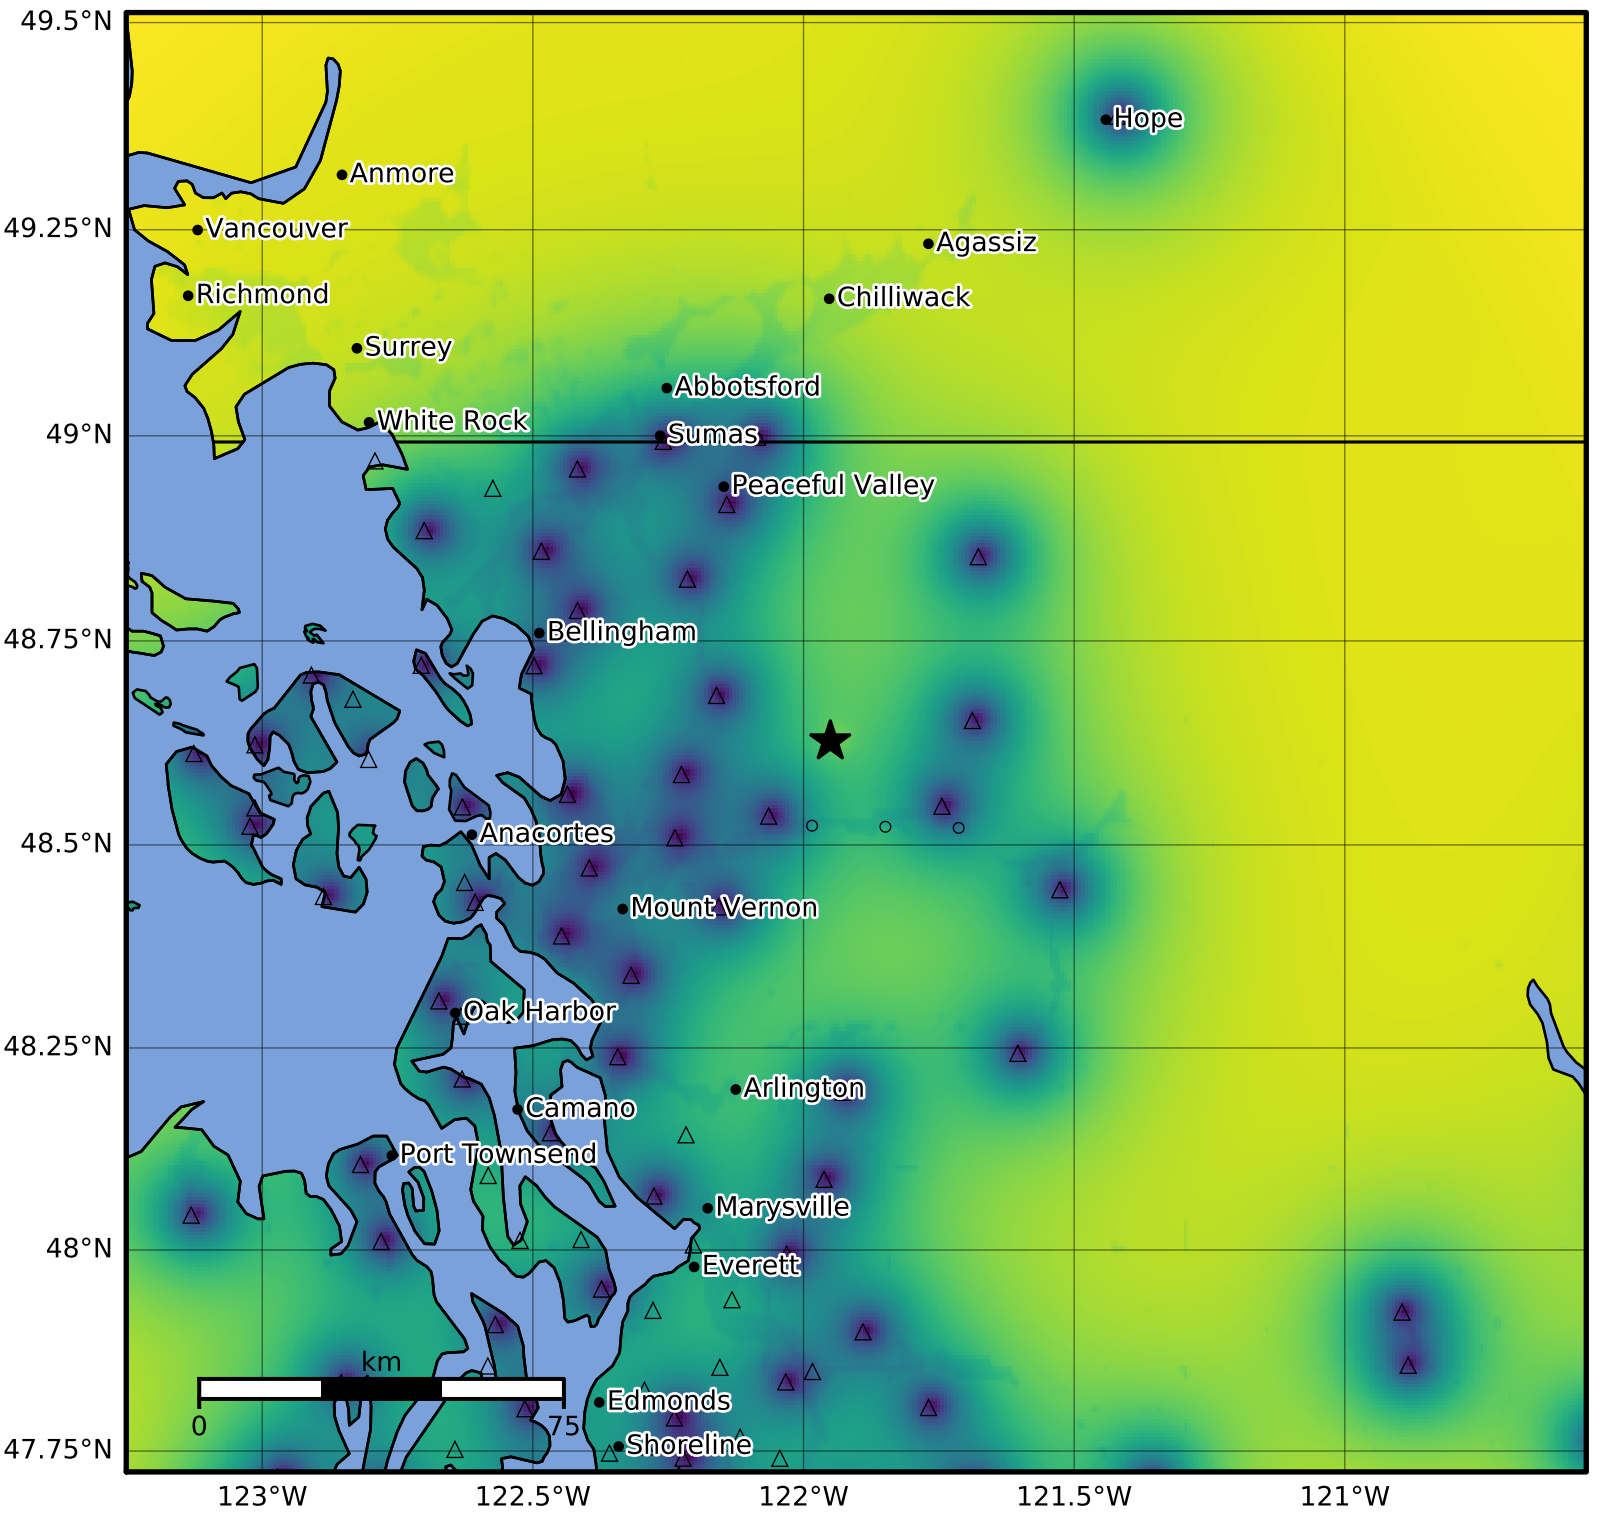

0.3 Second Peak Spectral Acceleration Map PNSN  
Uncertainty ShakeMap: 17.8 km ( 11.1 mi) NW from Concrete, WA  
Aug 06, 2023 05:16:15 UTC M2.9 N48.63 W121.95 Depth: 1.2km ID:uw61938537

Version 2: Processed 2023-08-08T12:04:37Z