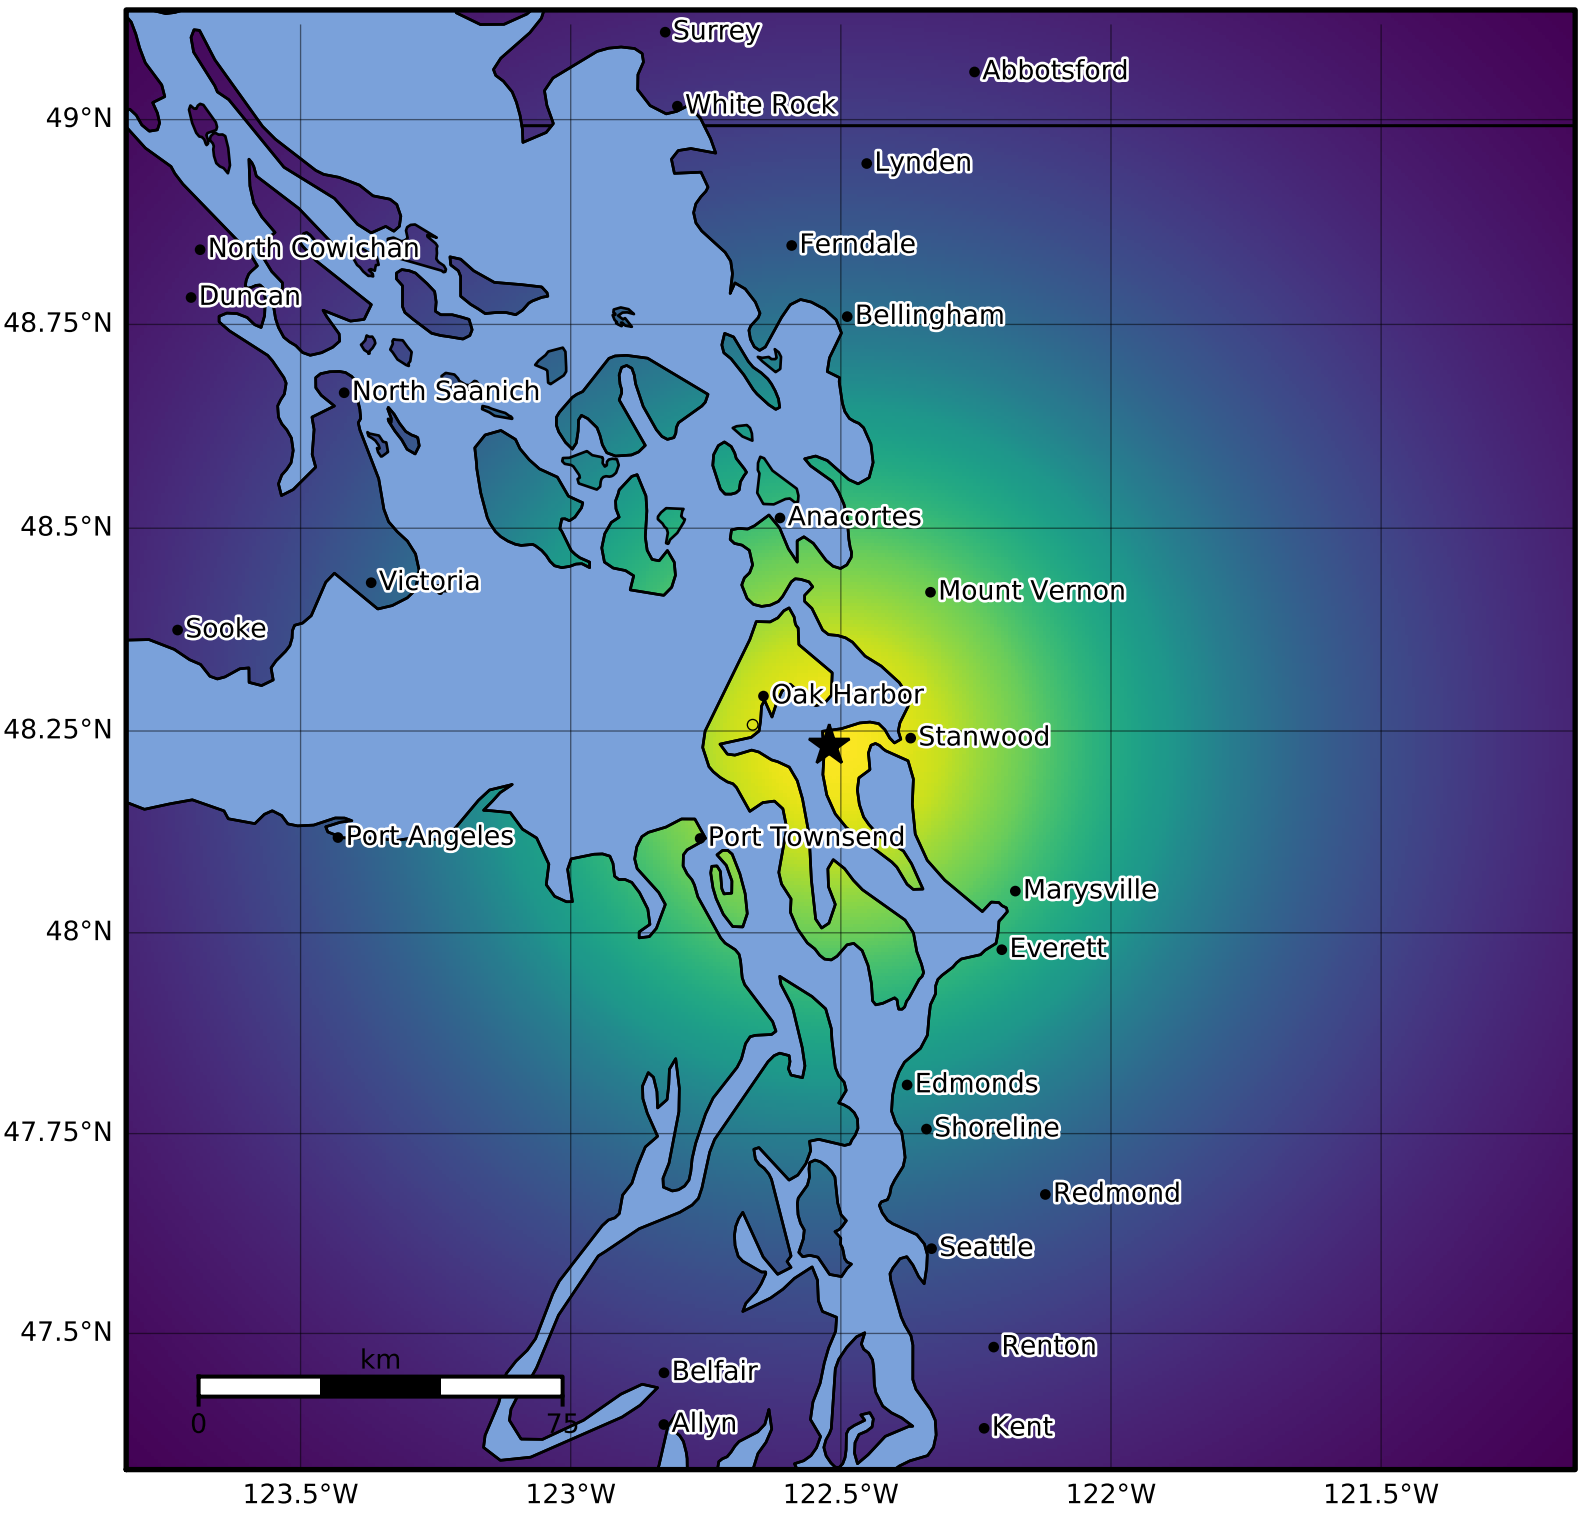

3.0 Second Peak Spectral Acceleration Map PNSN  
Uncertainty ShakeMap: 24.9 km ( 15.5 mi) SW from Mount Vernon, WA  
May 23, 2023 07:21:34 UTC M3.1 N48.23 W122.52 Depth: 60.6km ID:uw61918522

Version 1: Processed 2023-05-23T16:54:17Z