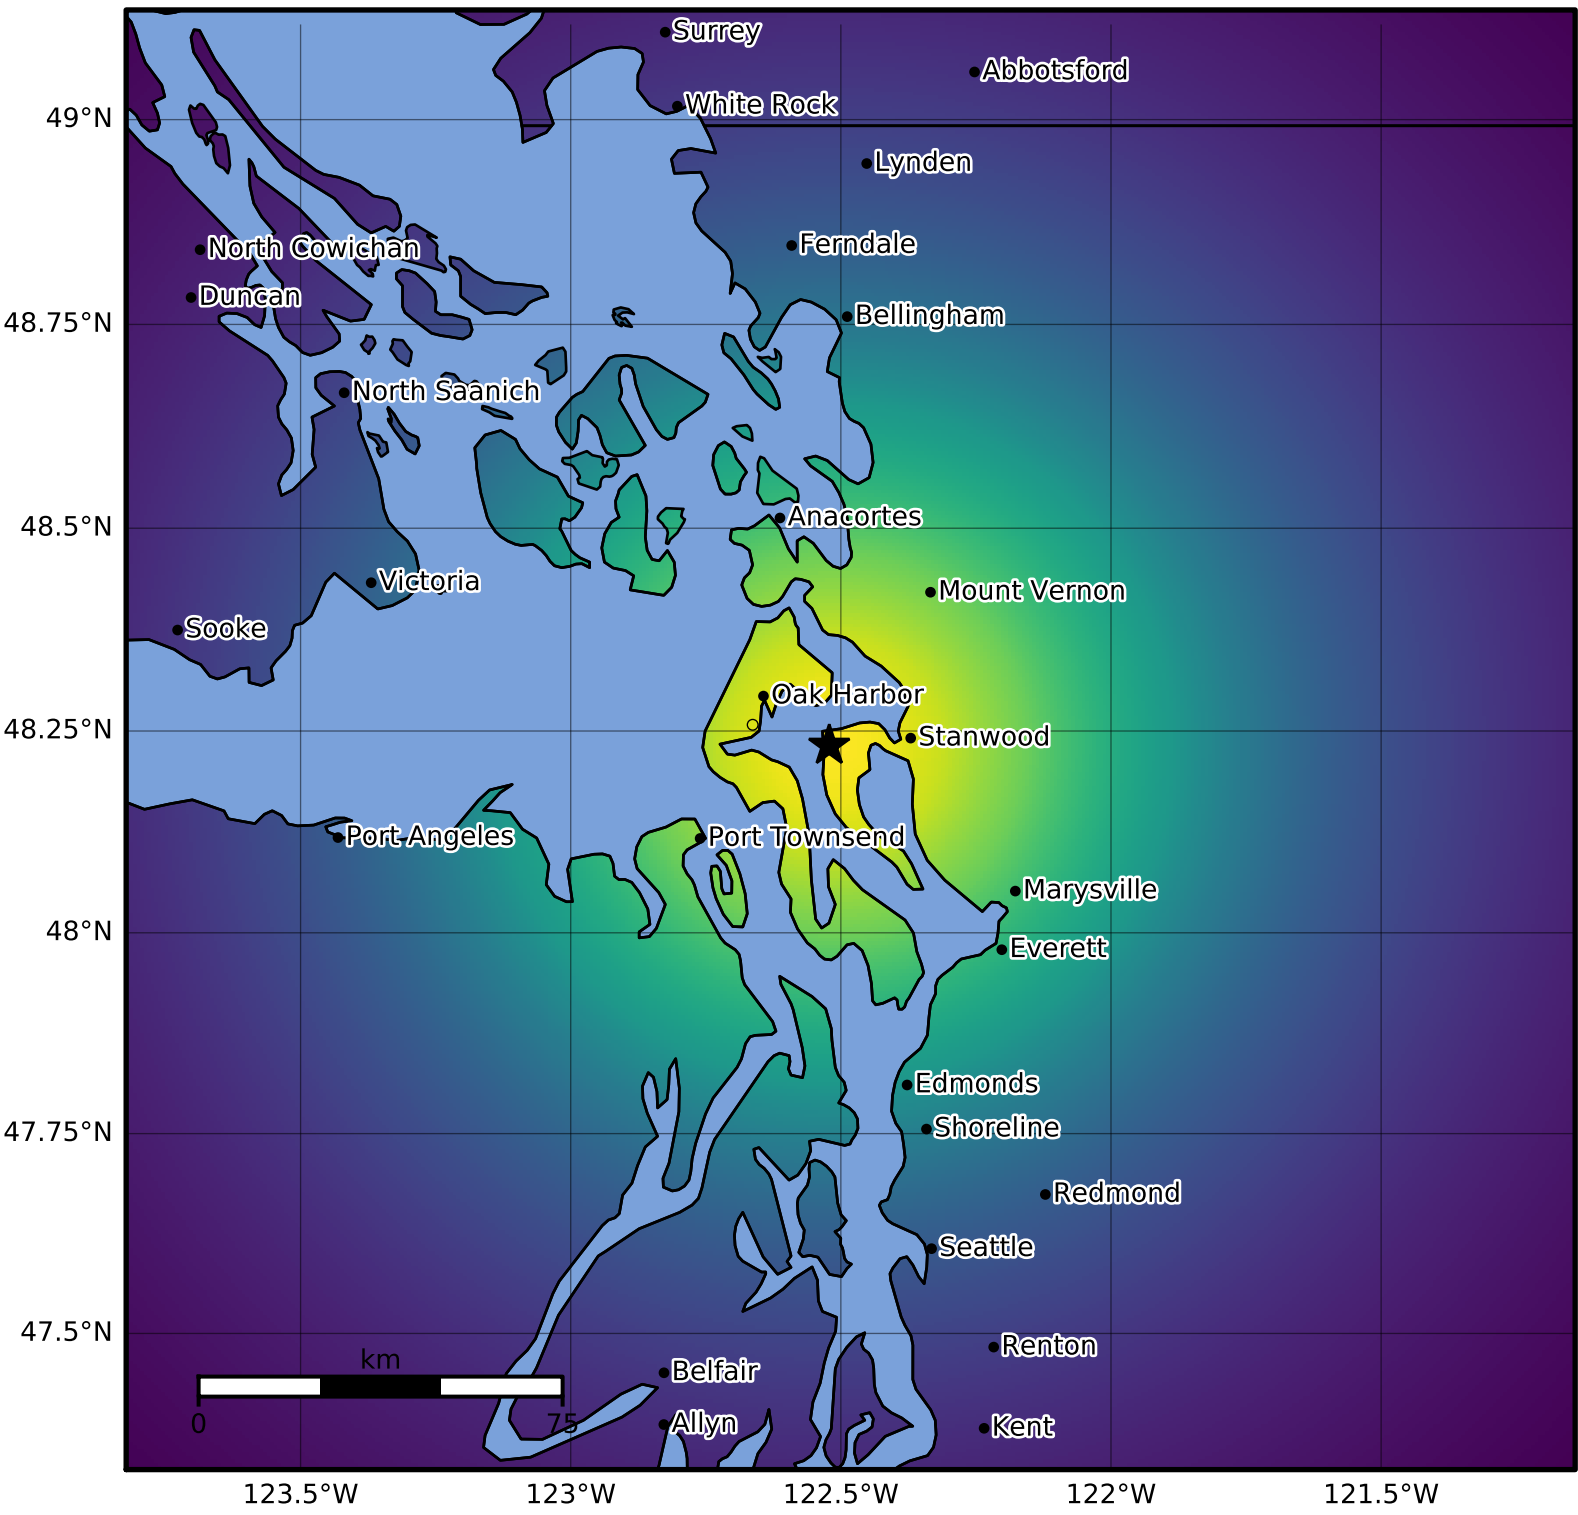

1.0 Second Peak Spectral Acceleration Map PNSN
Uncertainty ShakeMap: 24.9 km (15.5 mi) SW from Mount Vernon, WA
May 23, 2023 07:21:34 UTC M3.1 N48.23 W122.52 Depth: 60.6km ID:uw61918522

Version 1: Processed 2023-05-23T16:54:17Z