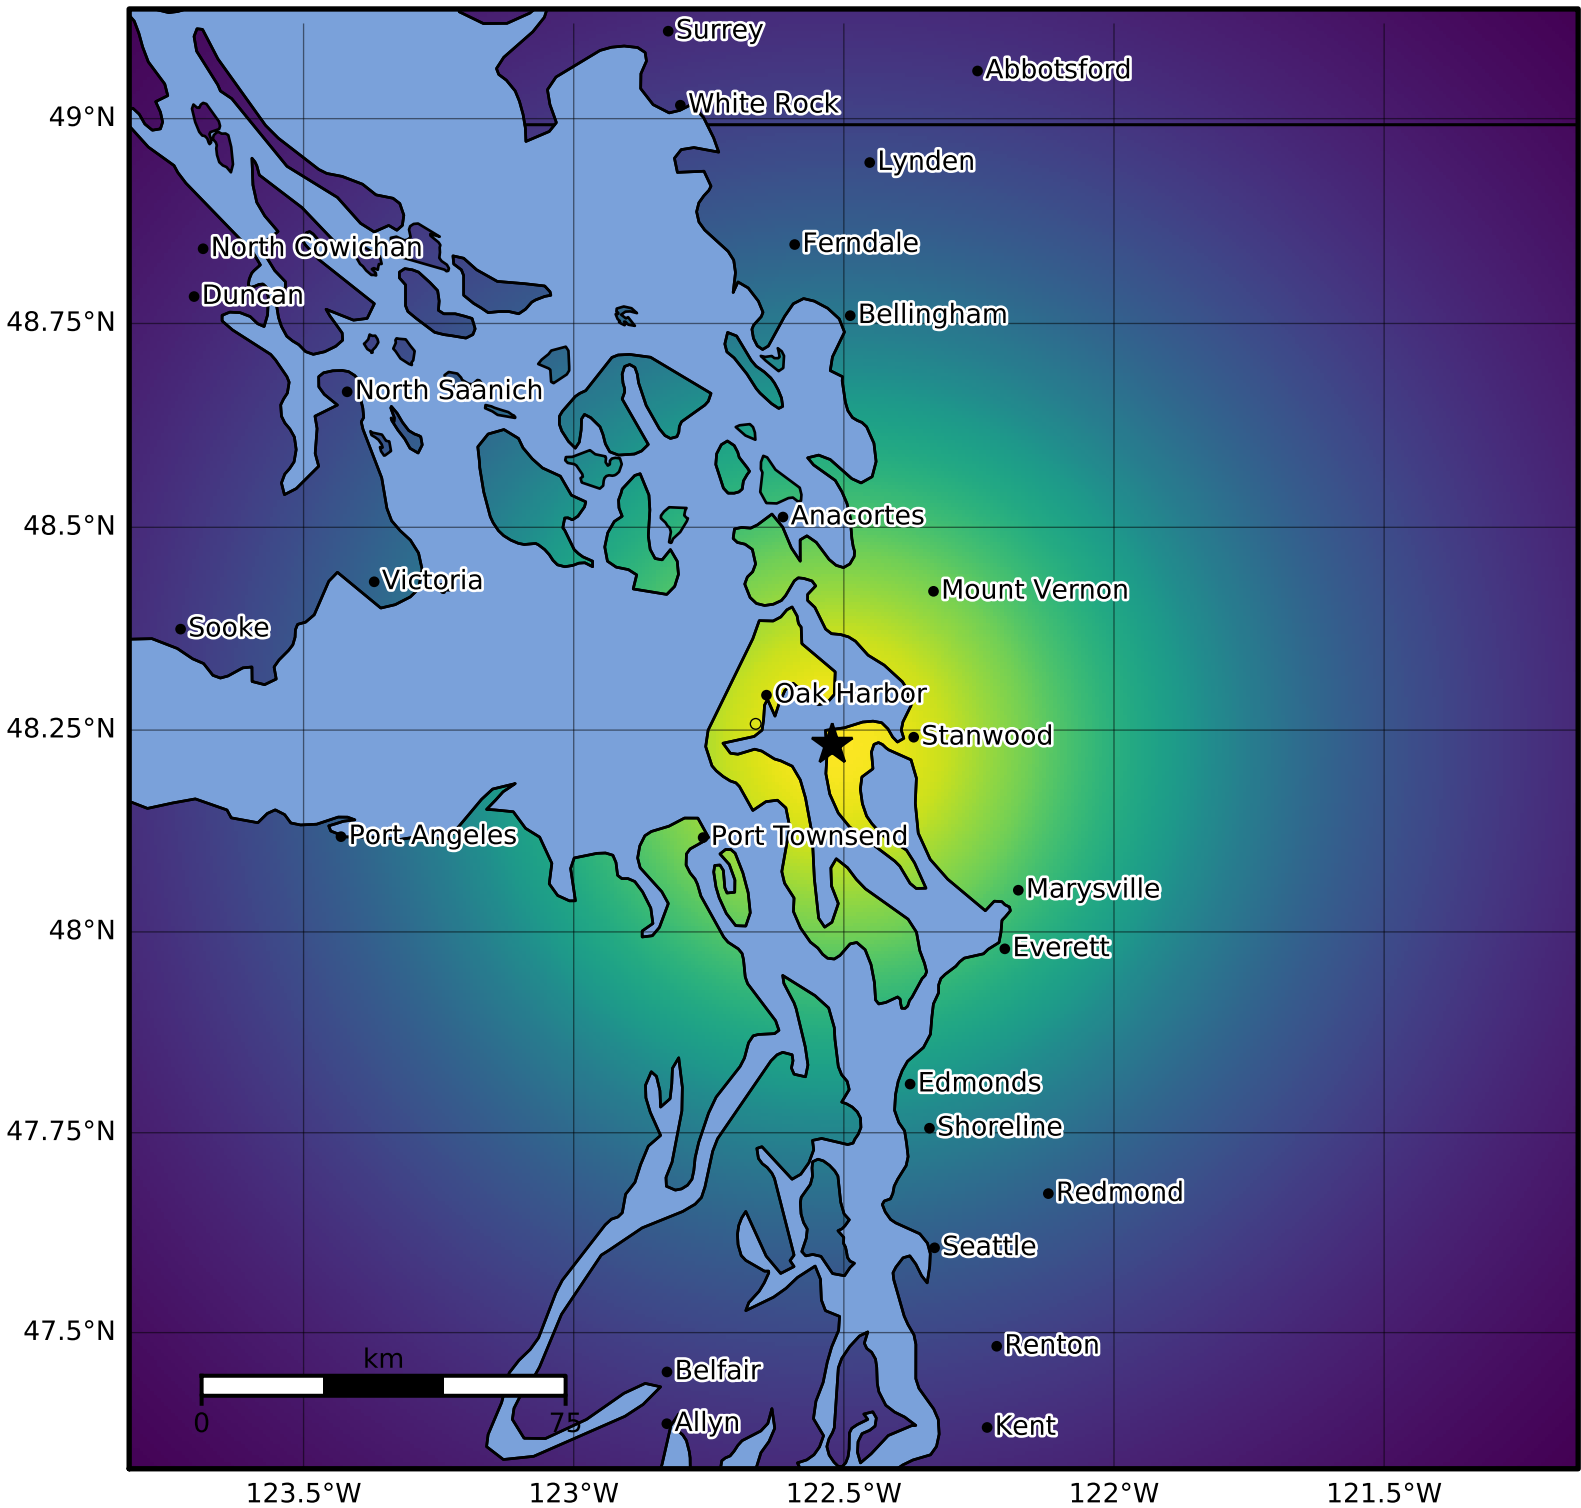

0.3 Second Peak Spectral Acceleration Map PNSN
Uncertainty ShakeMap: 24.9 km (15.5 mi) SW from Mount Vernon, WA
May 23, 2023 07:21:34 UTC M3.1 N48.23 W122.52 Depth: 60.6km ID:uw61918522

Version 1: Processed 2023-05-23T16:54:17Z