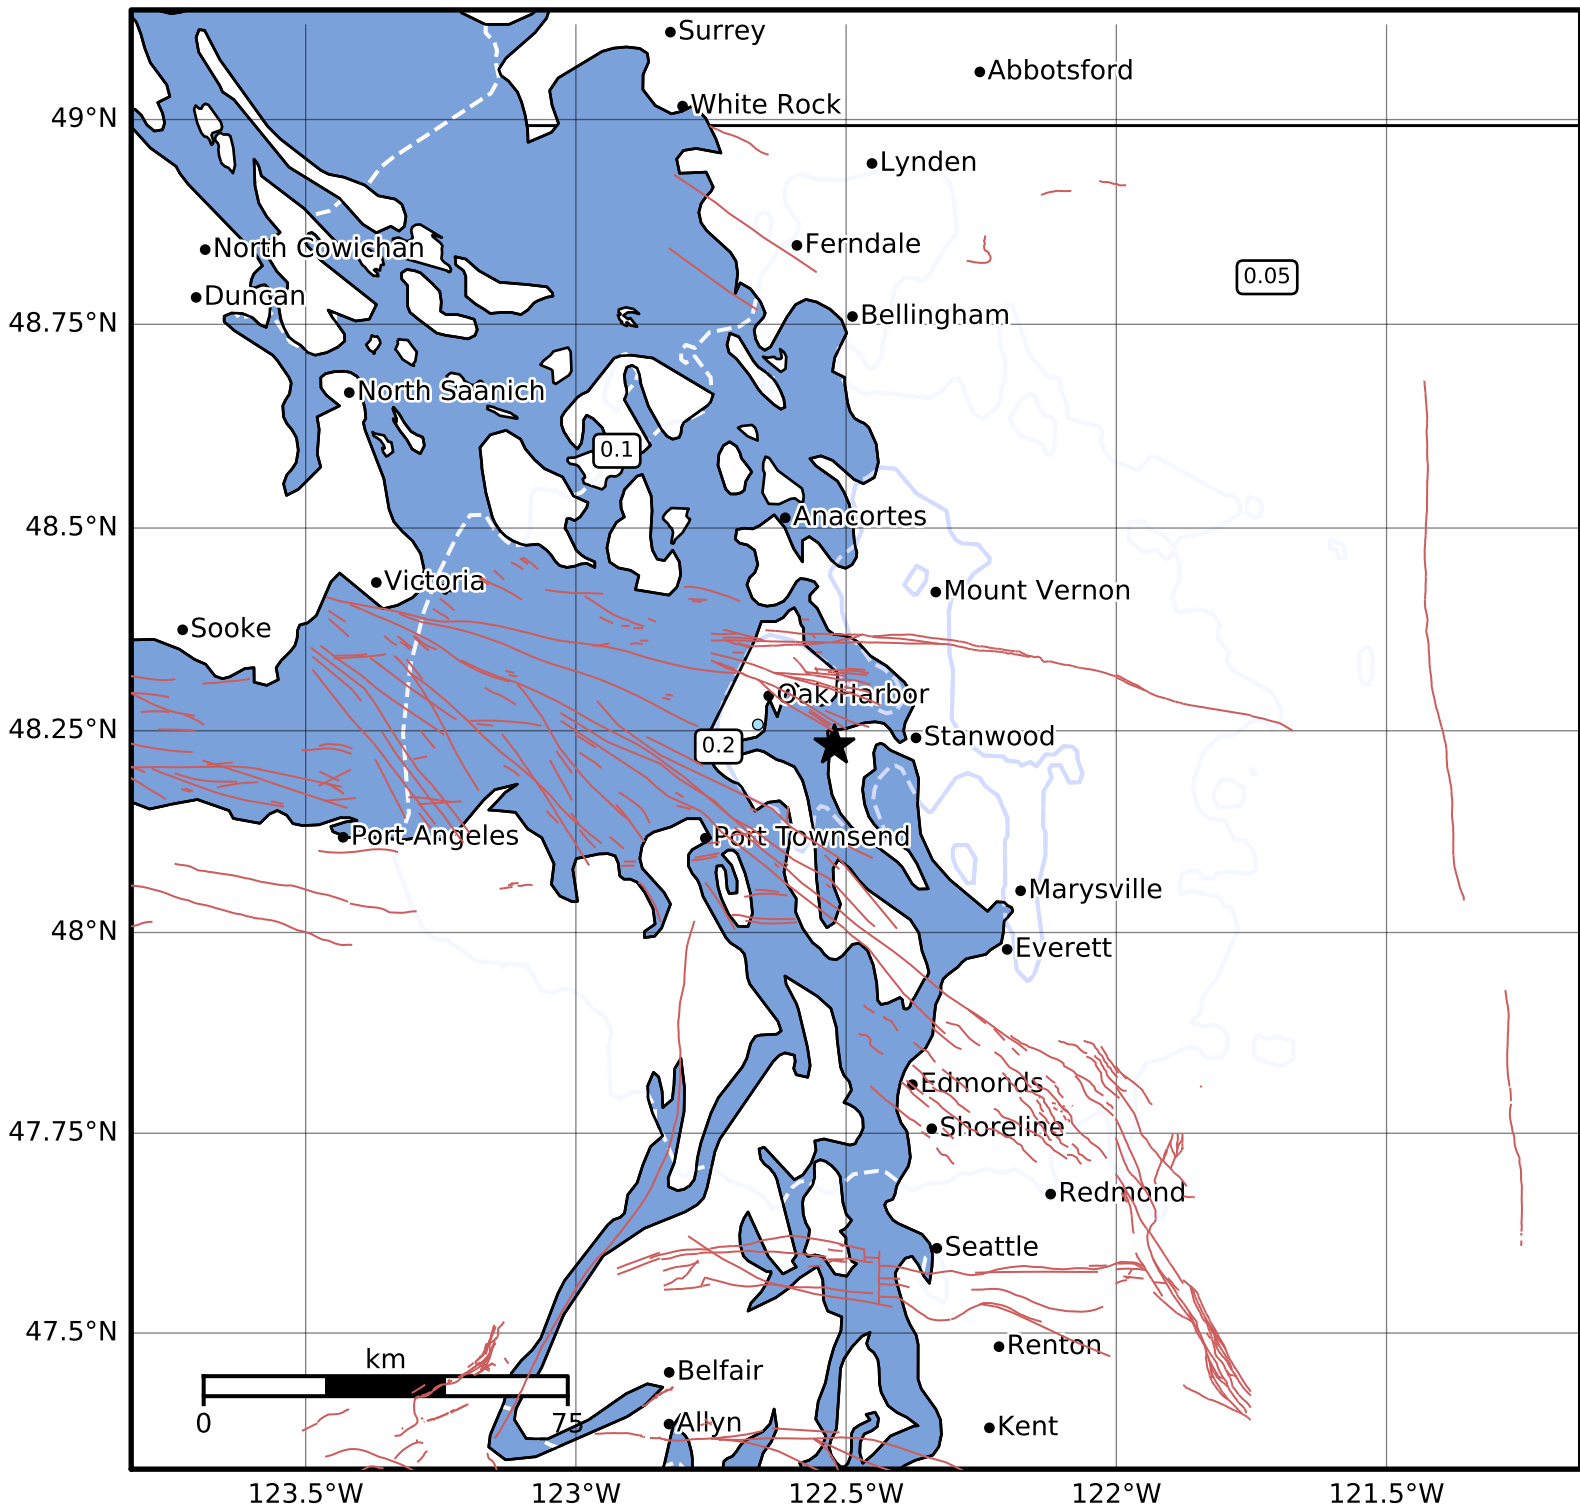

0.3 Second Peak Spectral Acceleration Map PNSN  
 ShakeMap: 24.9 km ( 15.5 mi) SW from Mount Vernon, WA  
 May 23, 2023 07:21:34 UTC M3.1 N48.23 W122.52 Depth: 60.6km ID:uw61918522

SA(0.3) (%g)	0.1	0.2	0.5	1	2	5	10	20	50	100	200
--------------	-----	-----	-----	---	---	---	----	----	----	-----	-----

Scale based on Worden et al. (2012)

Version 1: Processed 2023-05-23T16:54:17Z

△ Seismic Instrument ○ Reported Intensity

★ Epicenter