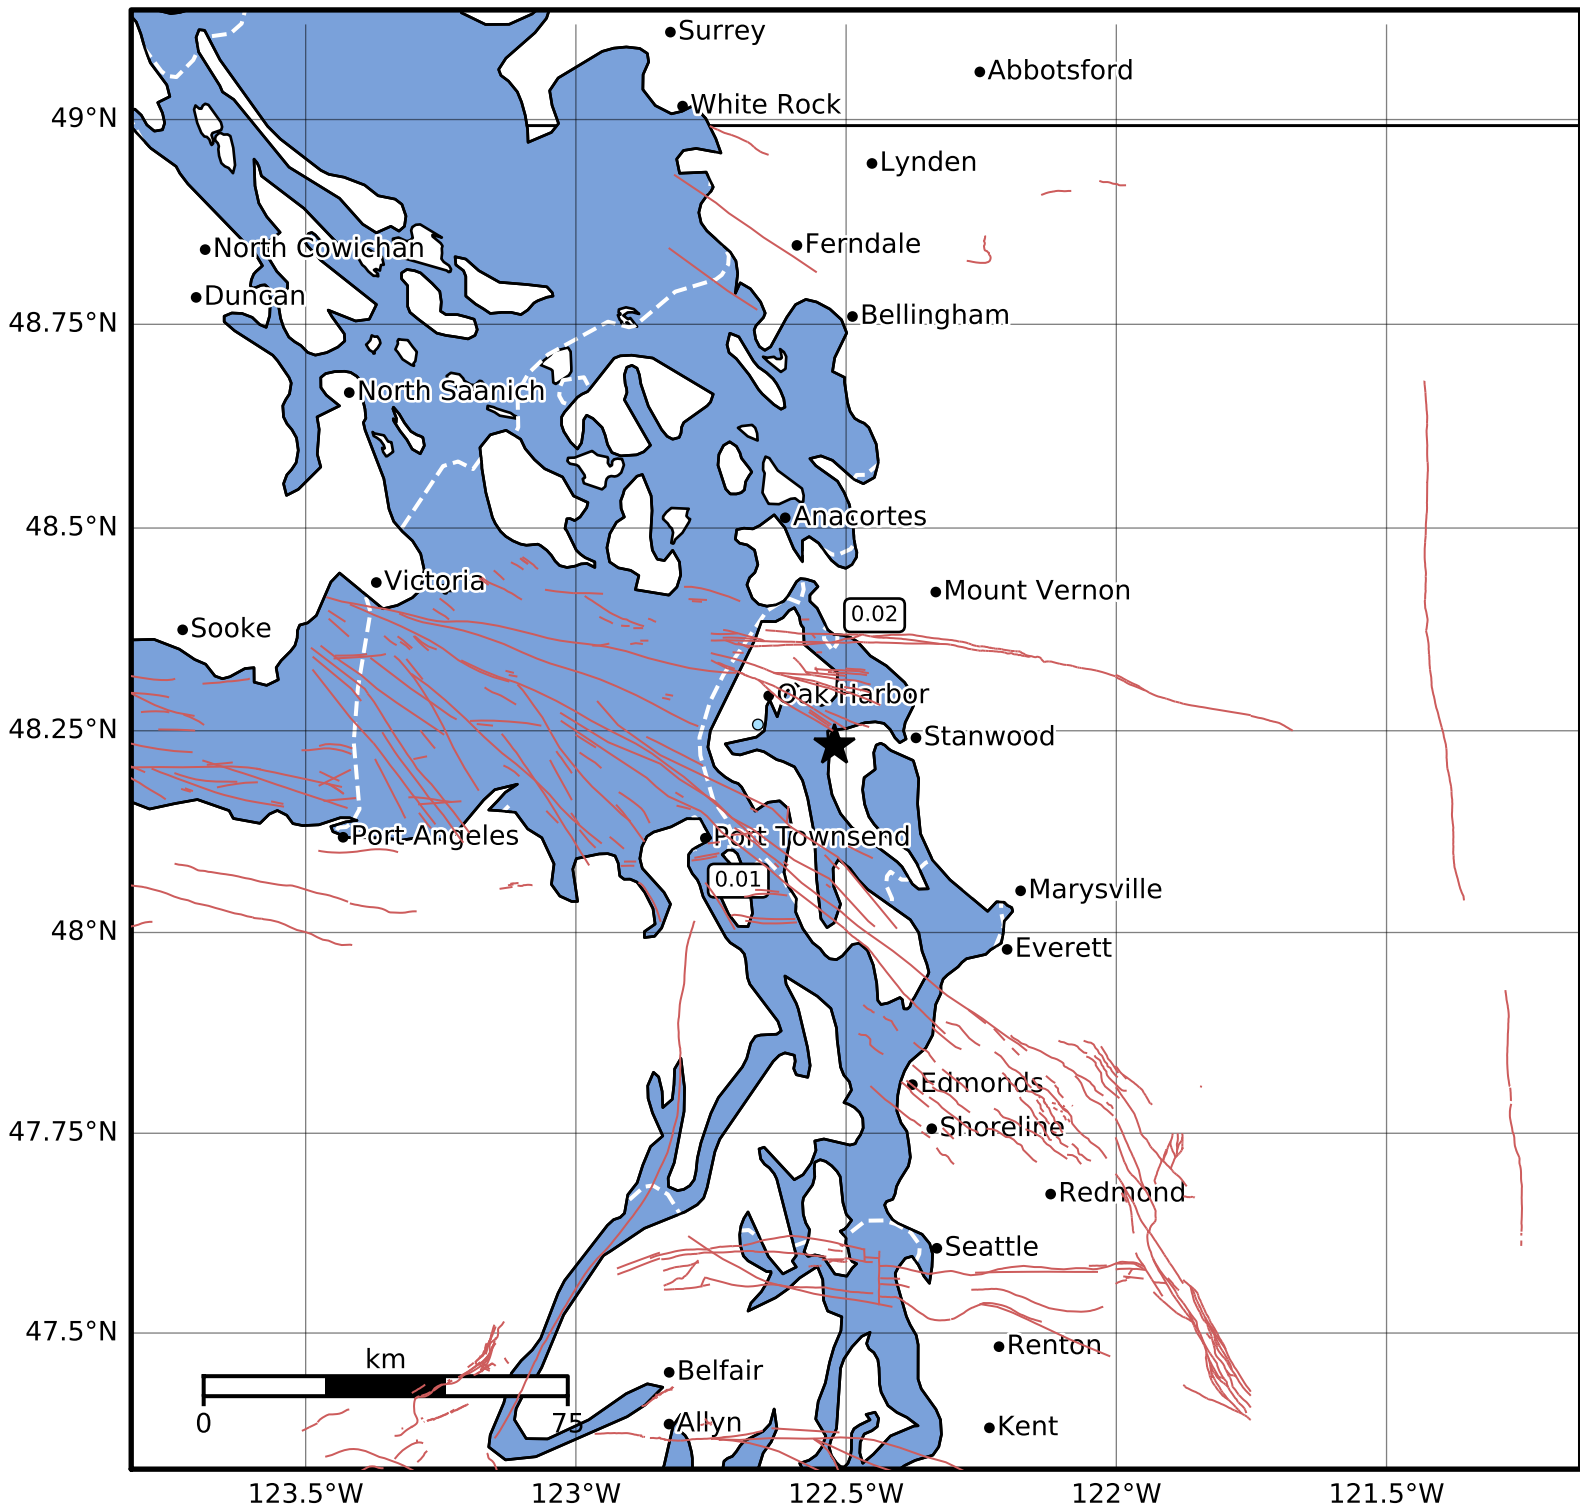

Peak Ground Velocity Map PNSN  
 ShakeMap: 24.9 km ( 15.5 mi) SW from Mount Vernon, WA  
 May 23, 2023 07:21:34 UTC M3.1 N48.23 W122.52 Depth: 60.6km ID:uw61918522

PGV (cm/s)	0.1	0.2	0.5	1	2	5	10	20	50	100	200
------------	-----	-----	-----	---	---	---	----	----	----	-----	-----

Scale based on Worden et al. (2012)

Version 1: Processed 2023-05-23T16:54:17Z

△ Seismic Instrument ○ Reported Intensity

★ Epicenter