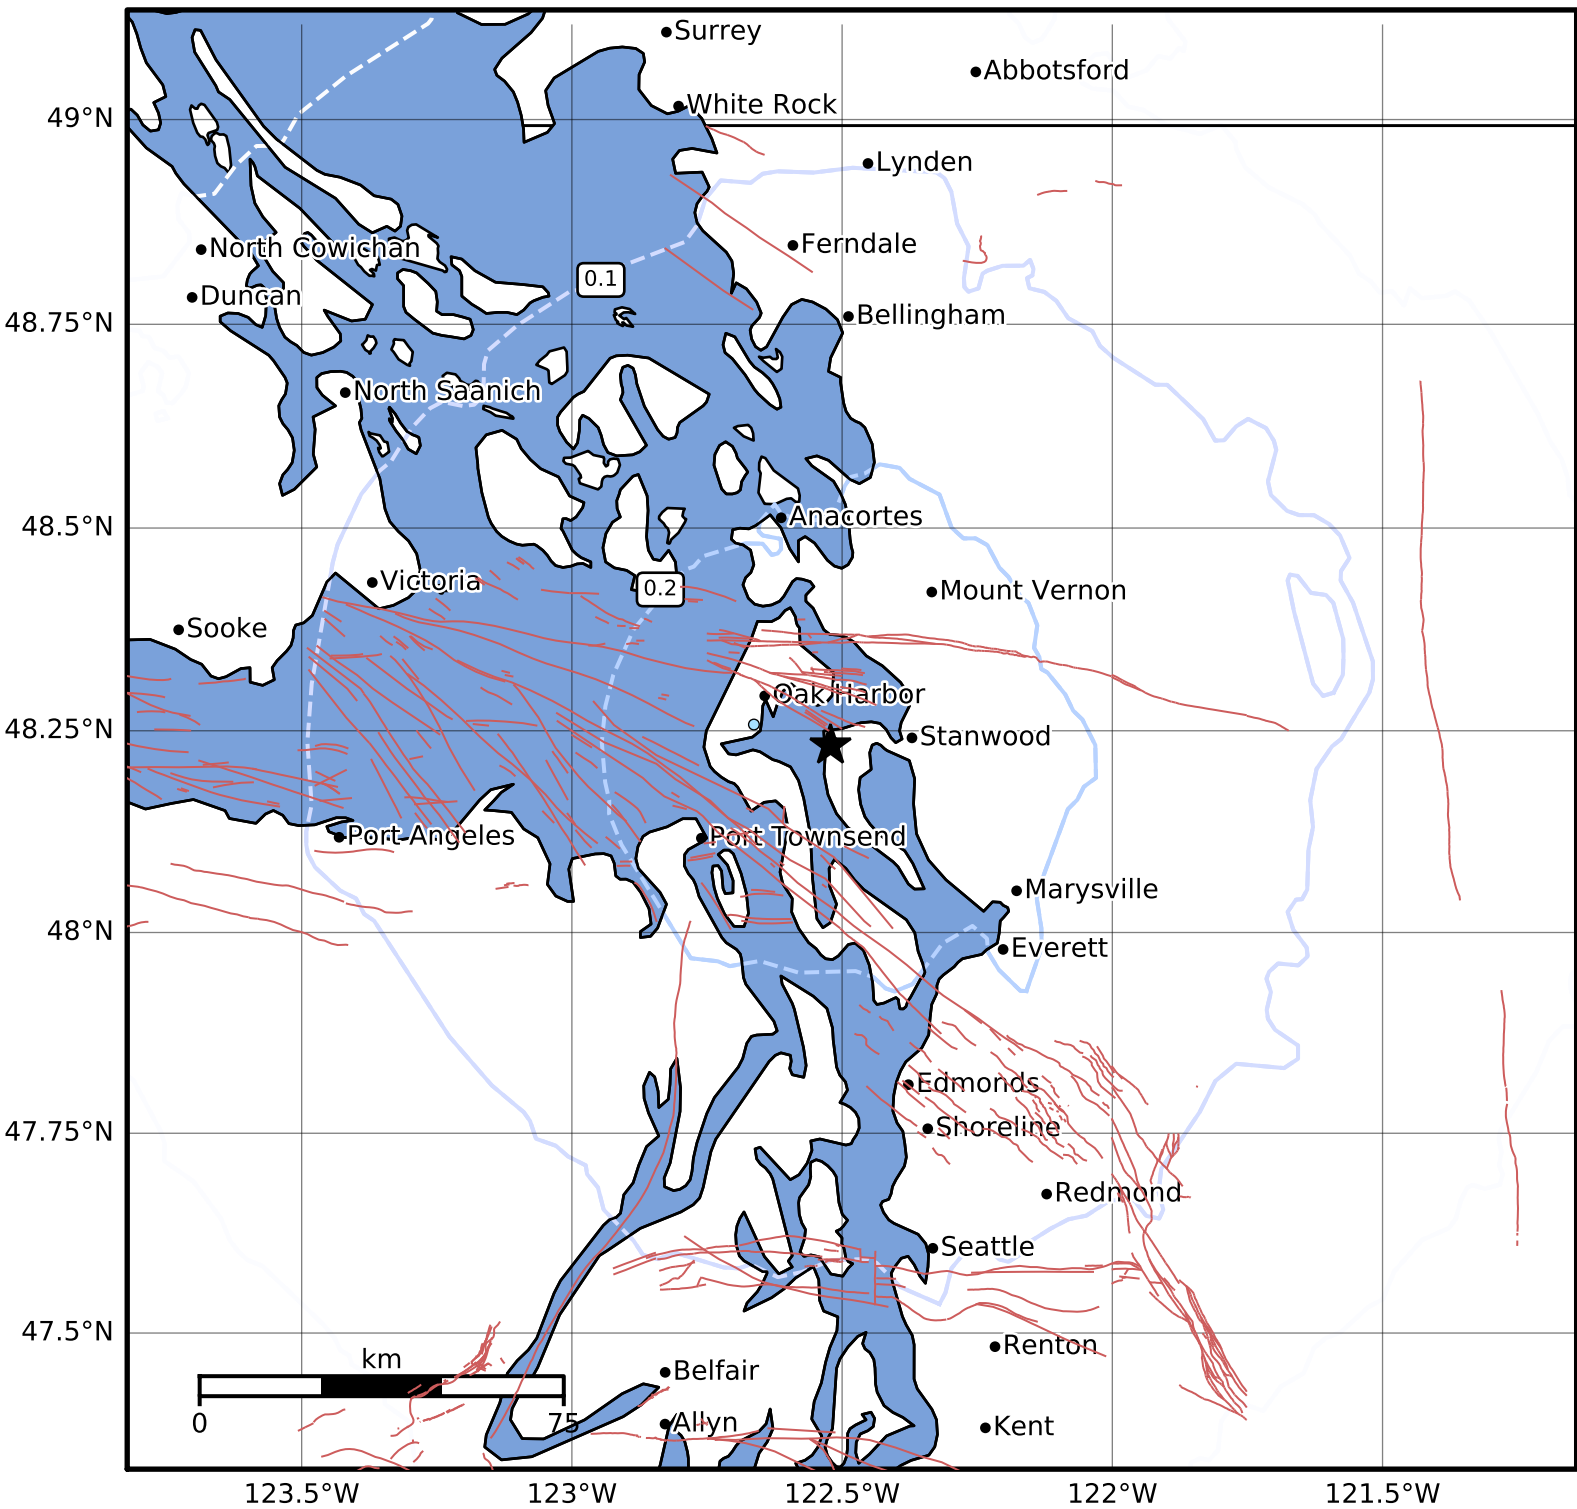

Peak Ground Acceleration Map PNSN  
 ShakeMap: 24.9 km ( 15.5 mi) SW from Mount Vernon, WA  
 May 23, 2023 07:21:34 UTC M3.1 N48.23 W122.52 Depth: 60.6km ID:uw61918522

PGA (%g)	0.1	0.2	0.5	1	2	5	10	20	50	100	200
----------	-----	-----	-----	---	---	---	----	----	----	-----	-----

Scale based on Worden et al. (2012)

Version 1: Processed 2023-05-23T16:54:17Z

△ Seismic Instrument ○ Reported Intensity

★ Epicenter