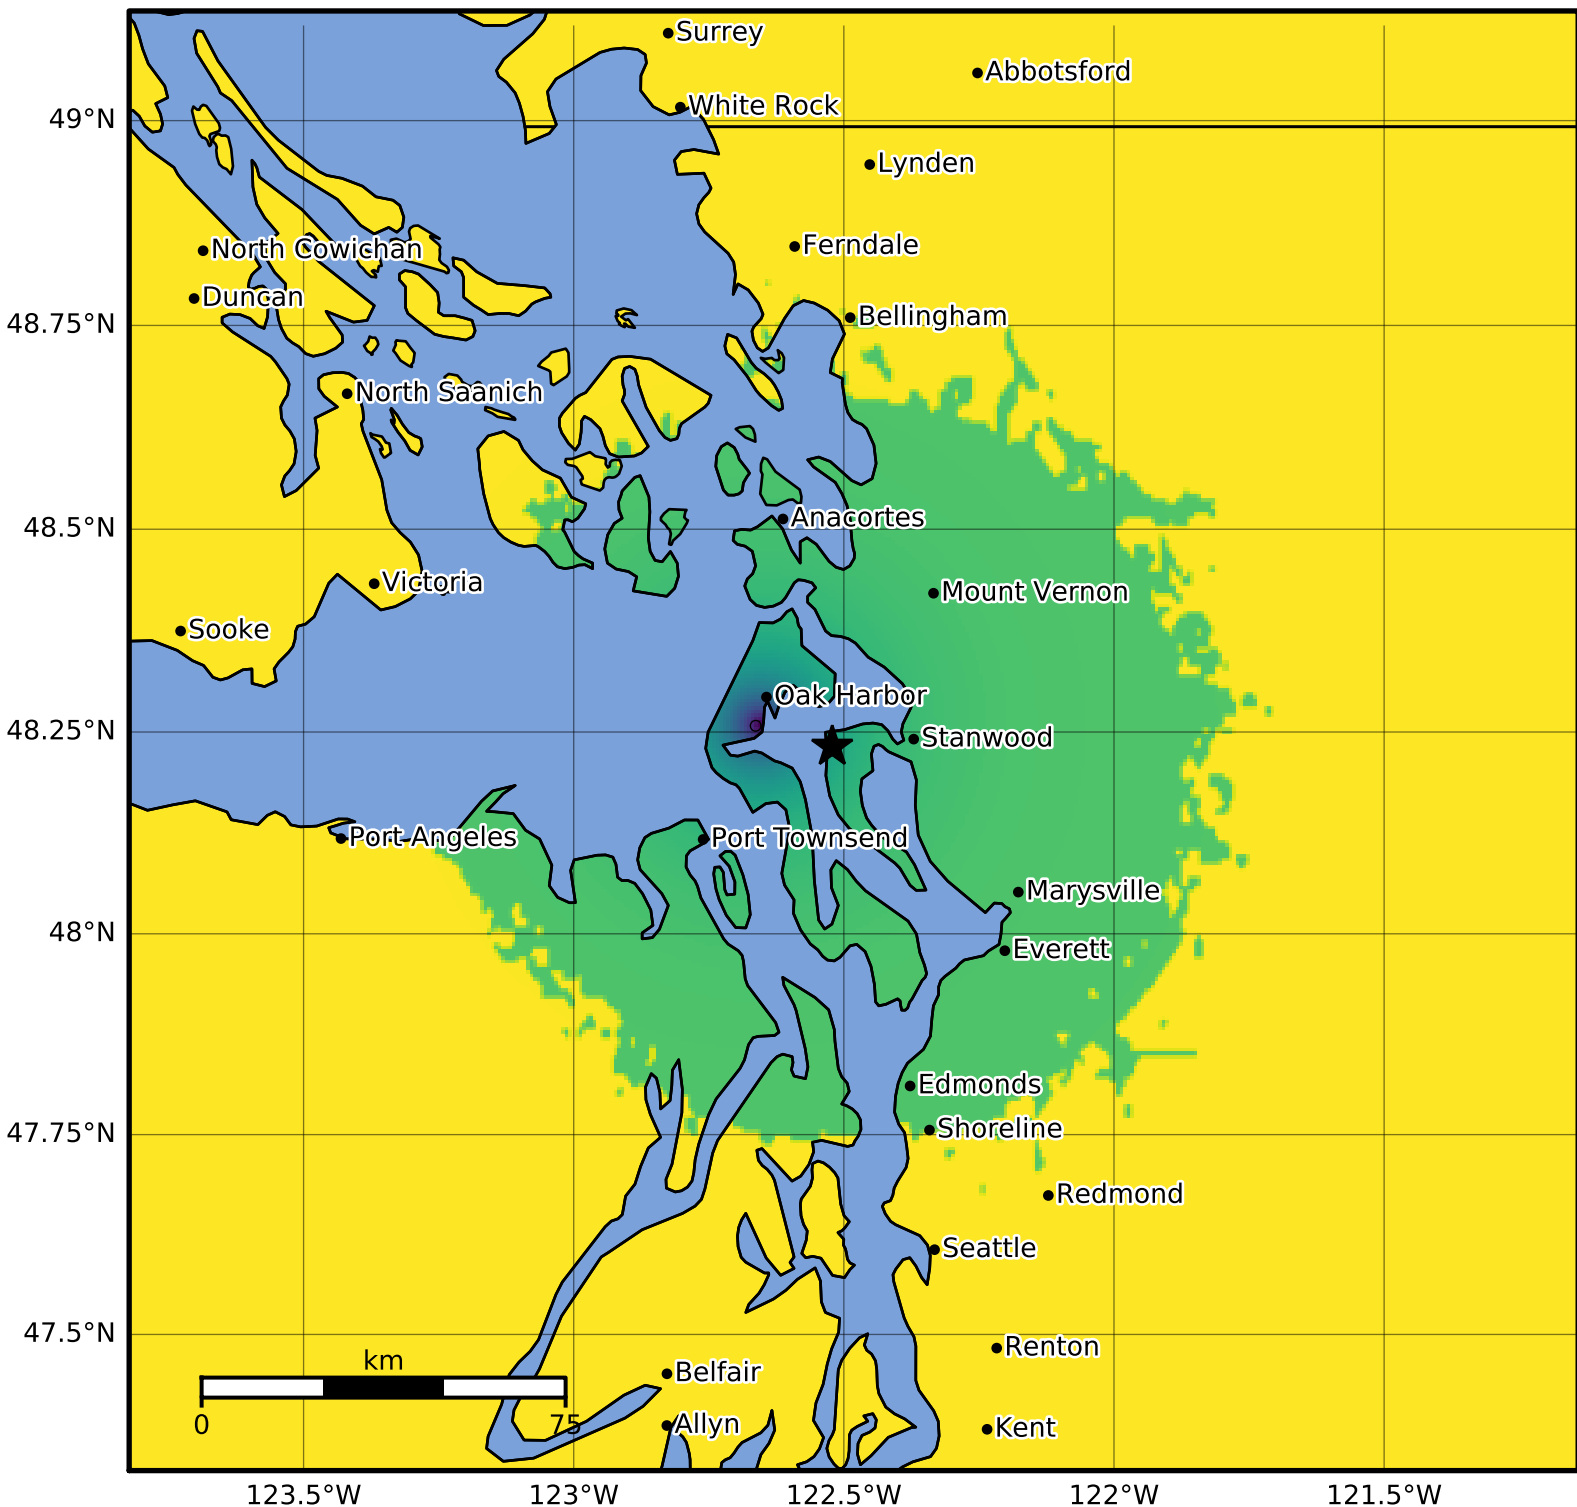

Macroseismic Intensity Map PNSN
Uncertainty ShakeMap: 24.9 km (15.5 mi) SW from Mount Vernon, WA
May 23, 2023 07:21:34 UTC M3.1 N48.23 W122.52 Depth: 60.6km ID:uw61918522

Version 1: Processed 2023-05-23T16:54:17Z