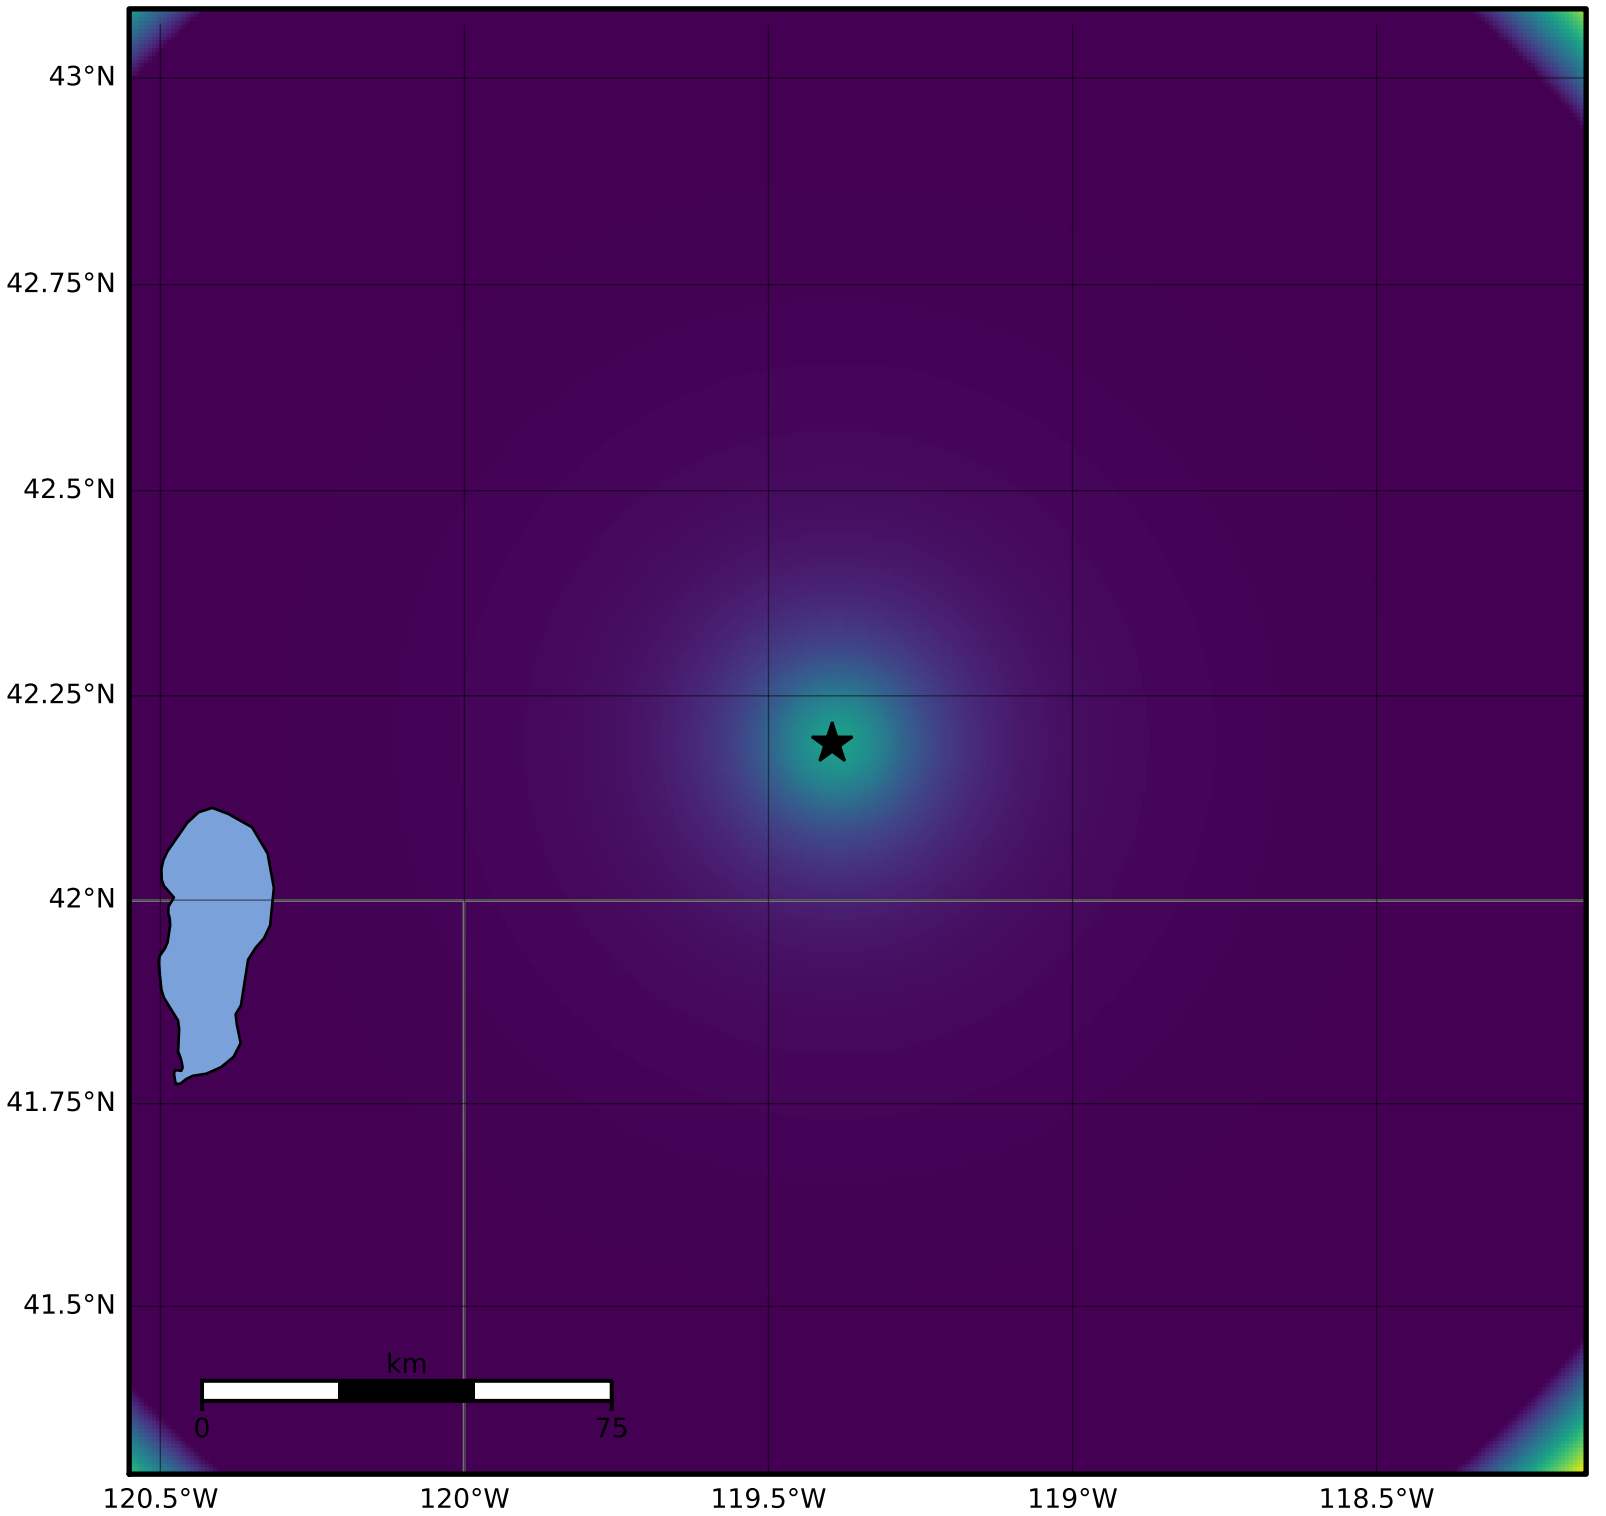

3.0 Second Peak Spectral Acceleration Map PNSN
Uncertainty ShakeMap: 41.0 km (25.5 mi) E from Adel, OR
Mar 17, 2023 01:25:40 UTC M2.9 N42.19 W119.40 Depth: 7.8km ID:uw61902827

Version 2: Processed 2023-08-11T00:02:07Z