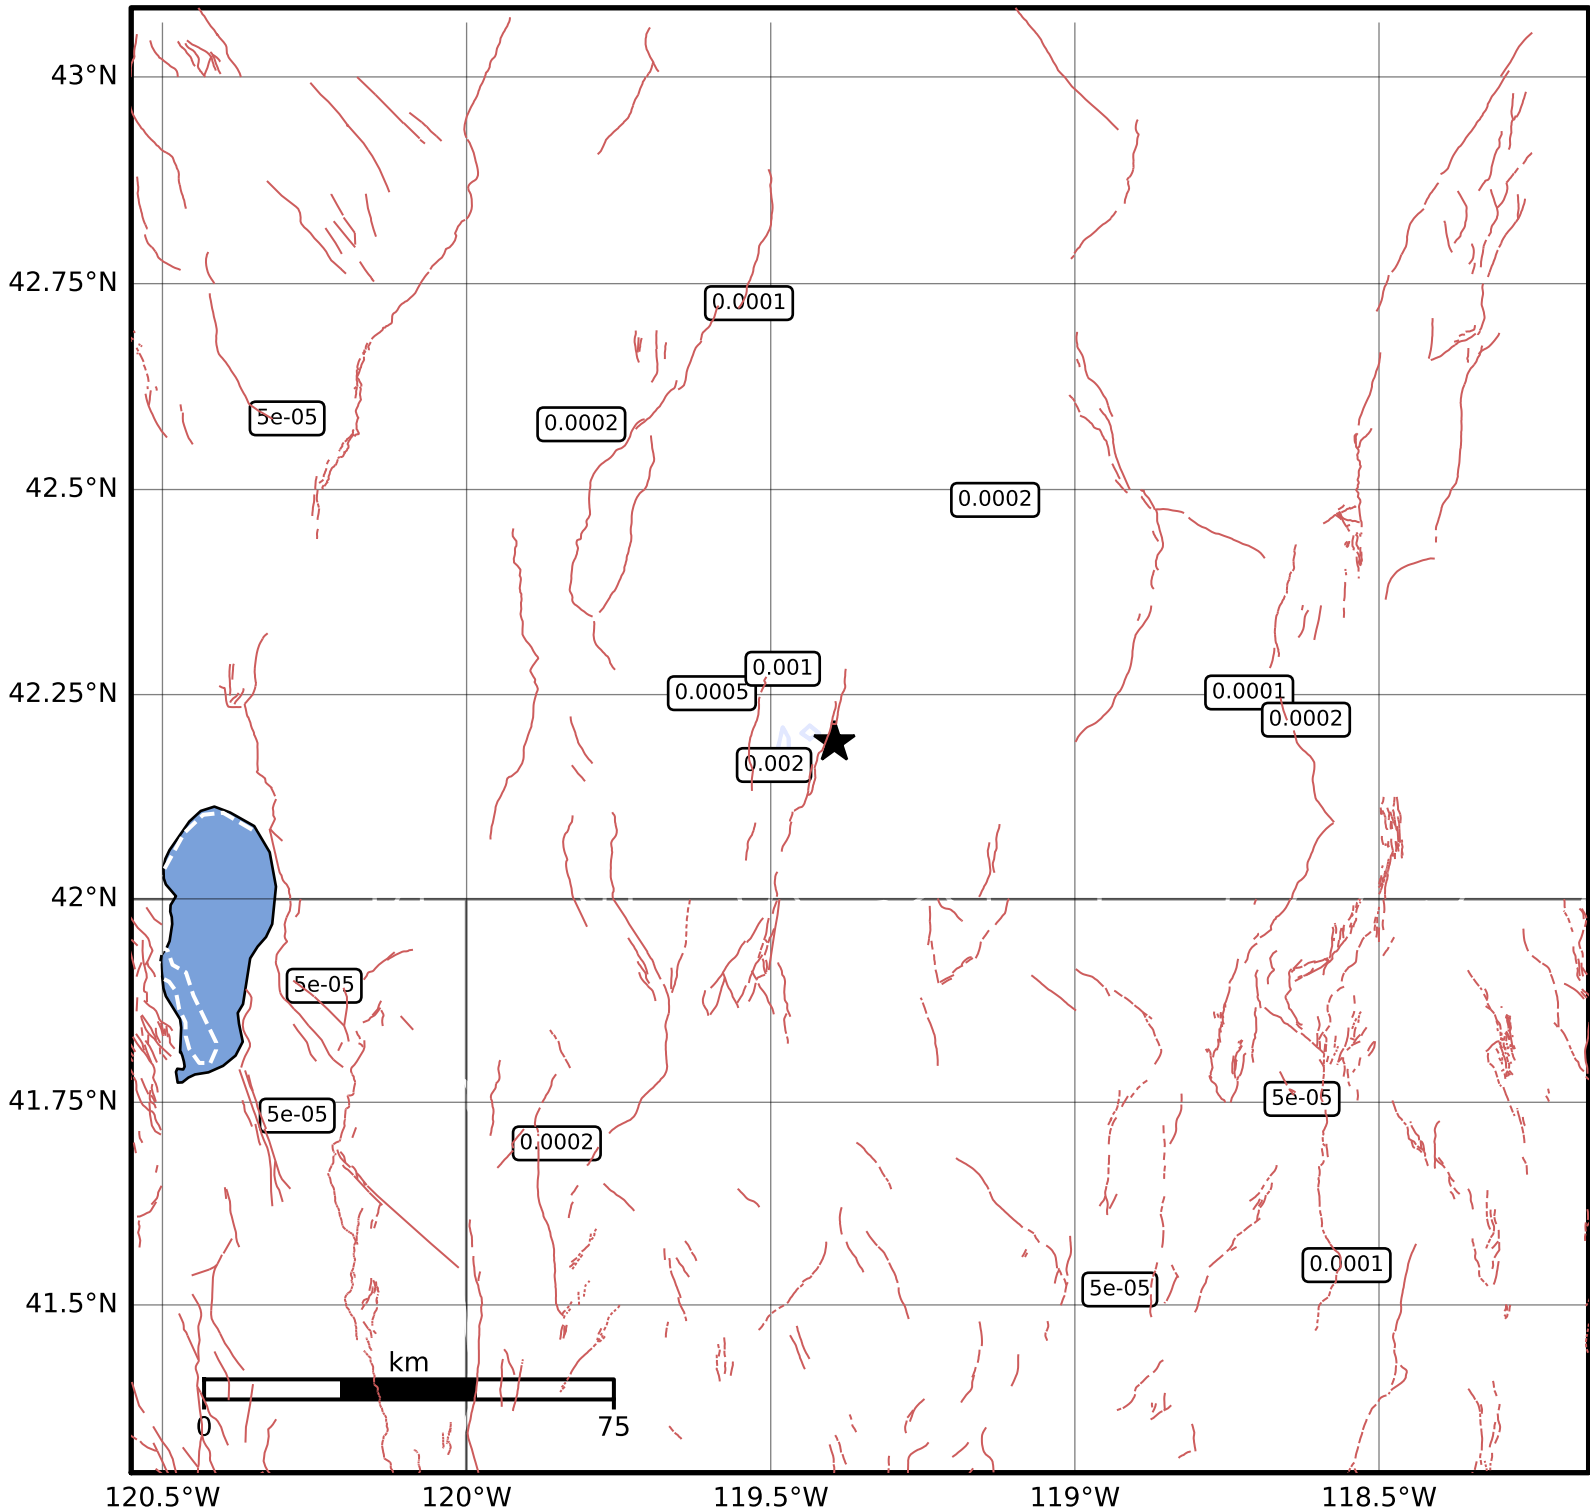

3.0 Second Peak Spectral Acceleration Map PNSN
 ShakeMap: 41.0 km (25.5 mi) E from Adel, OR
 Mar 17, 2023 01:25:40 UTC M2.9 N42.19 W119.40 Depth: 7.8km ID:uw61902827

Scale based on Worden et al. (2012)

Version 2: Processed 2023-08-11T00:02:07Z

△ Seismic Instrument ○ Reported Intensity

★ Epicenter