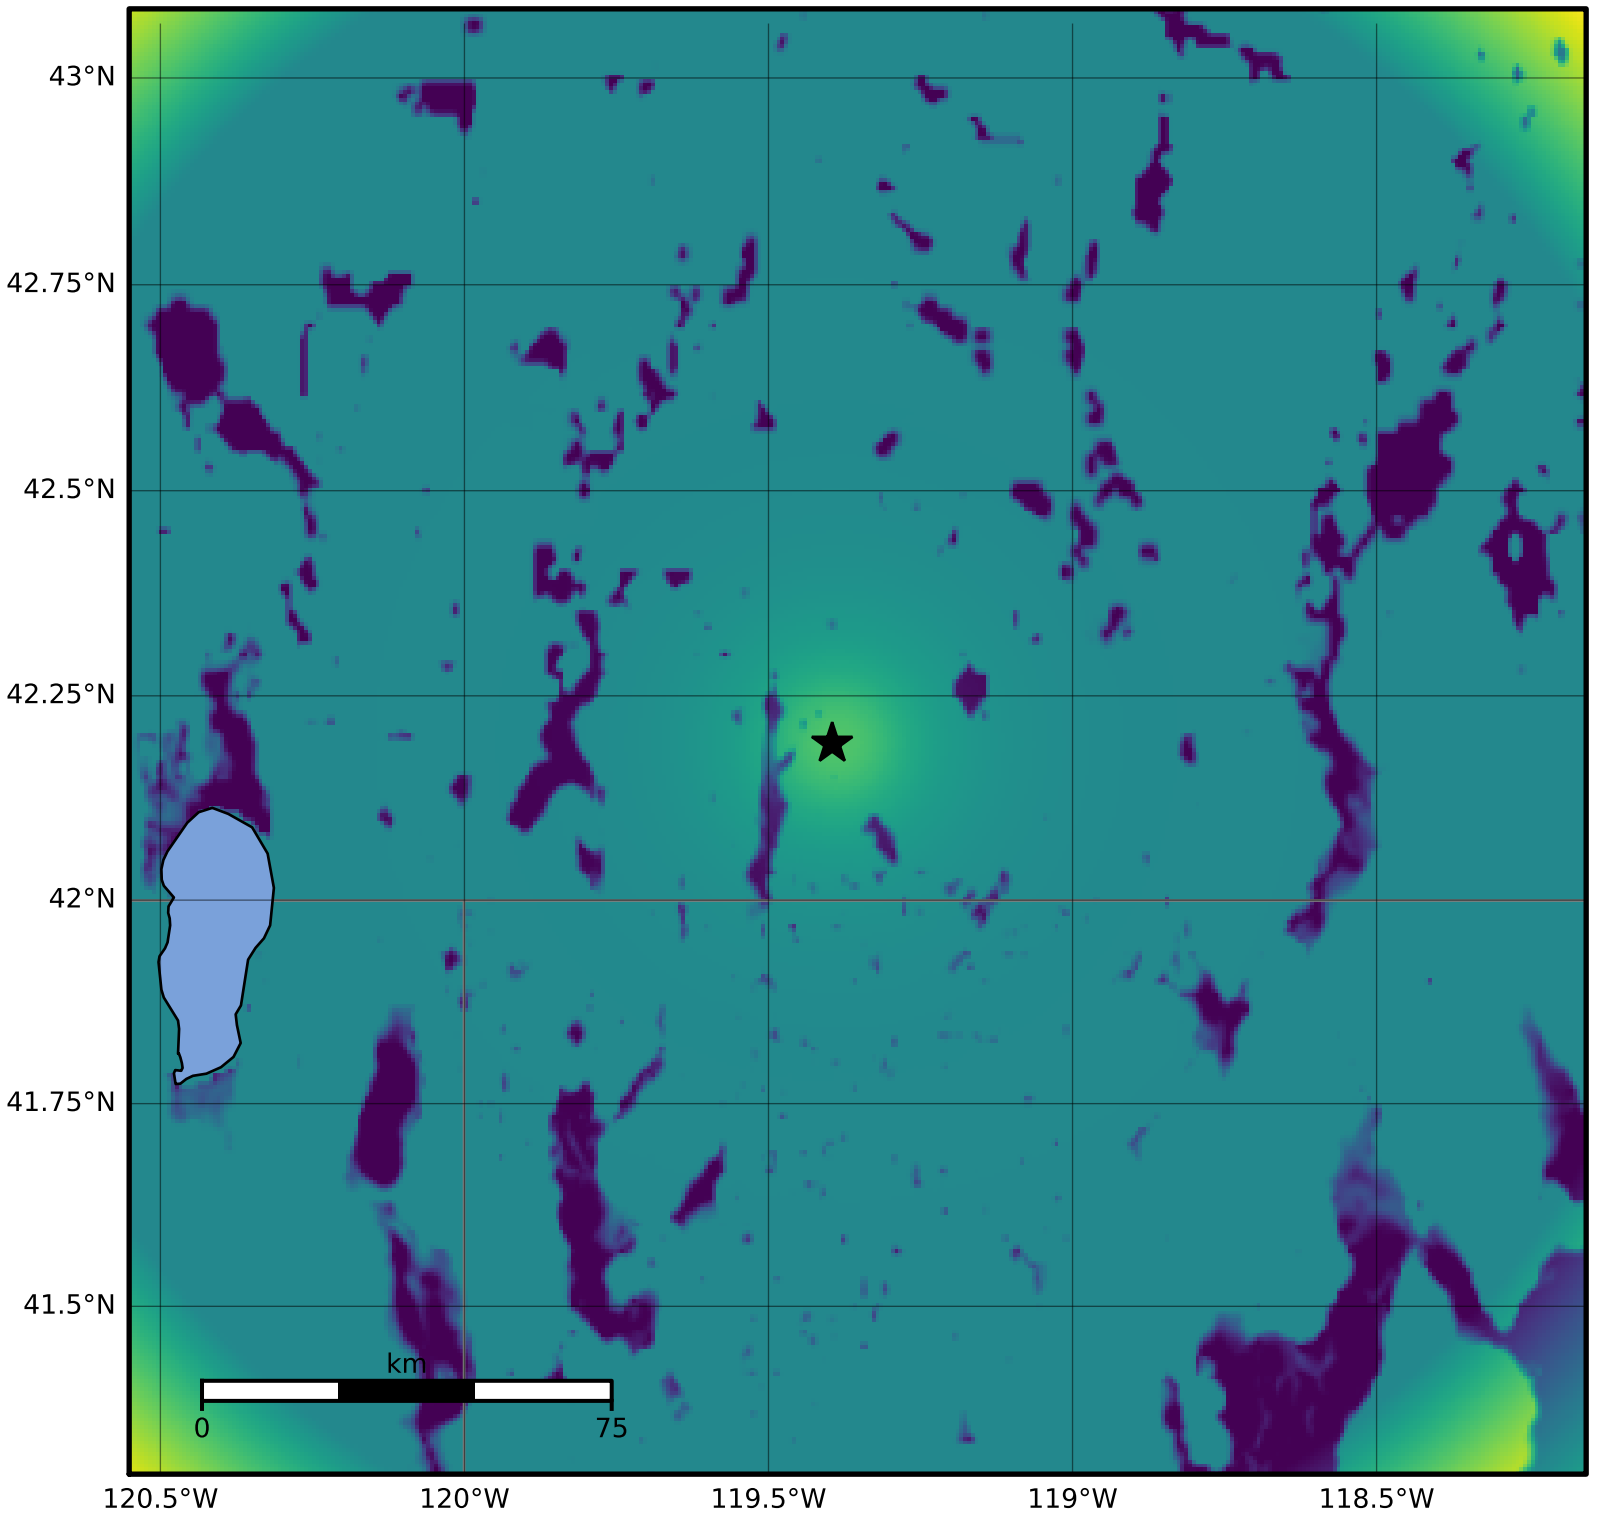

1.0 Second Peak Spectral Acceleration Map PNSN
Uncertainty ShakeMap: 41.0 km (25.5 mi) E from Adel, OR
Mar 17, 2023 01:25:40 UTC M2.9 N42.19 W119.40 Depth: 7.8km ID:uw61902827

Version 2: Processed 2023-08-11T00:02:07Z