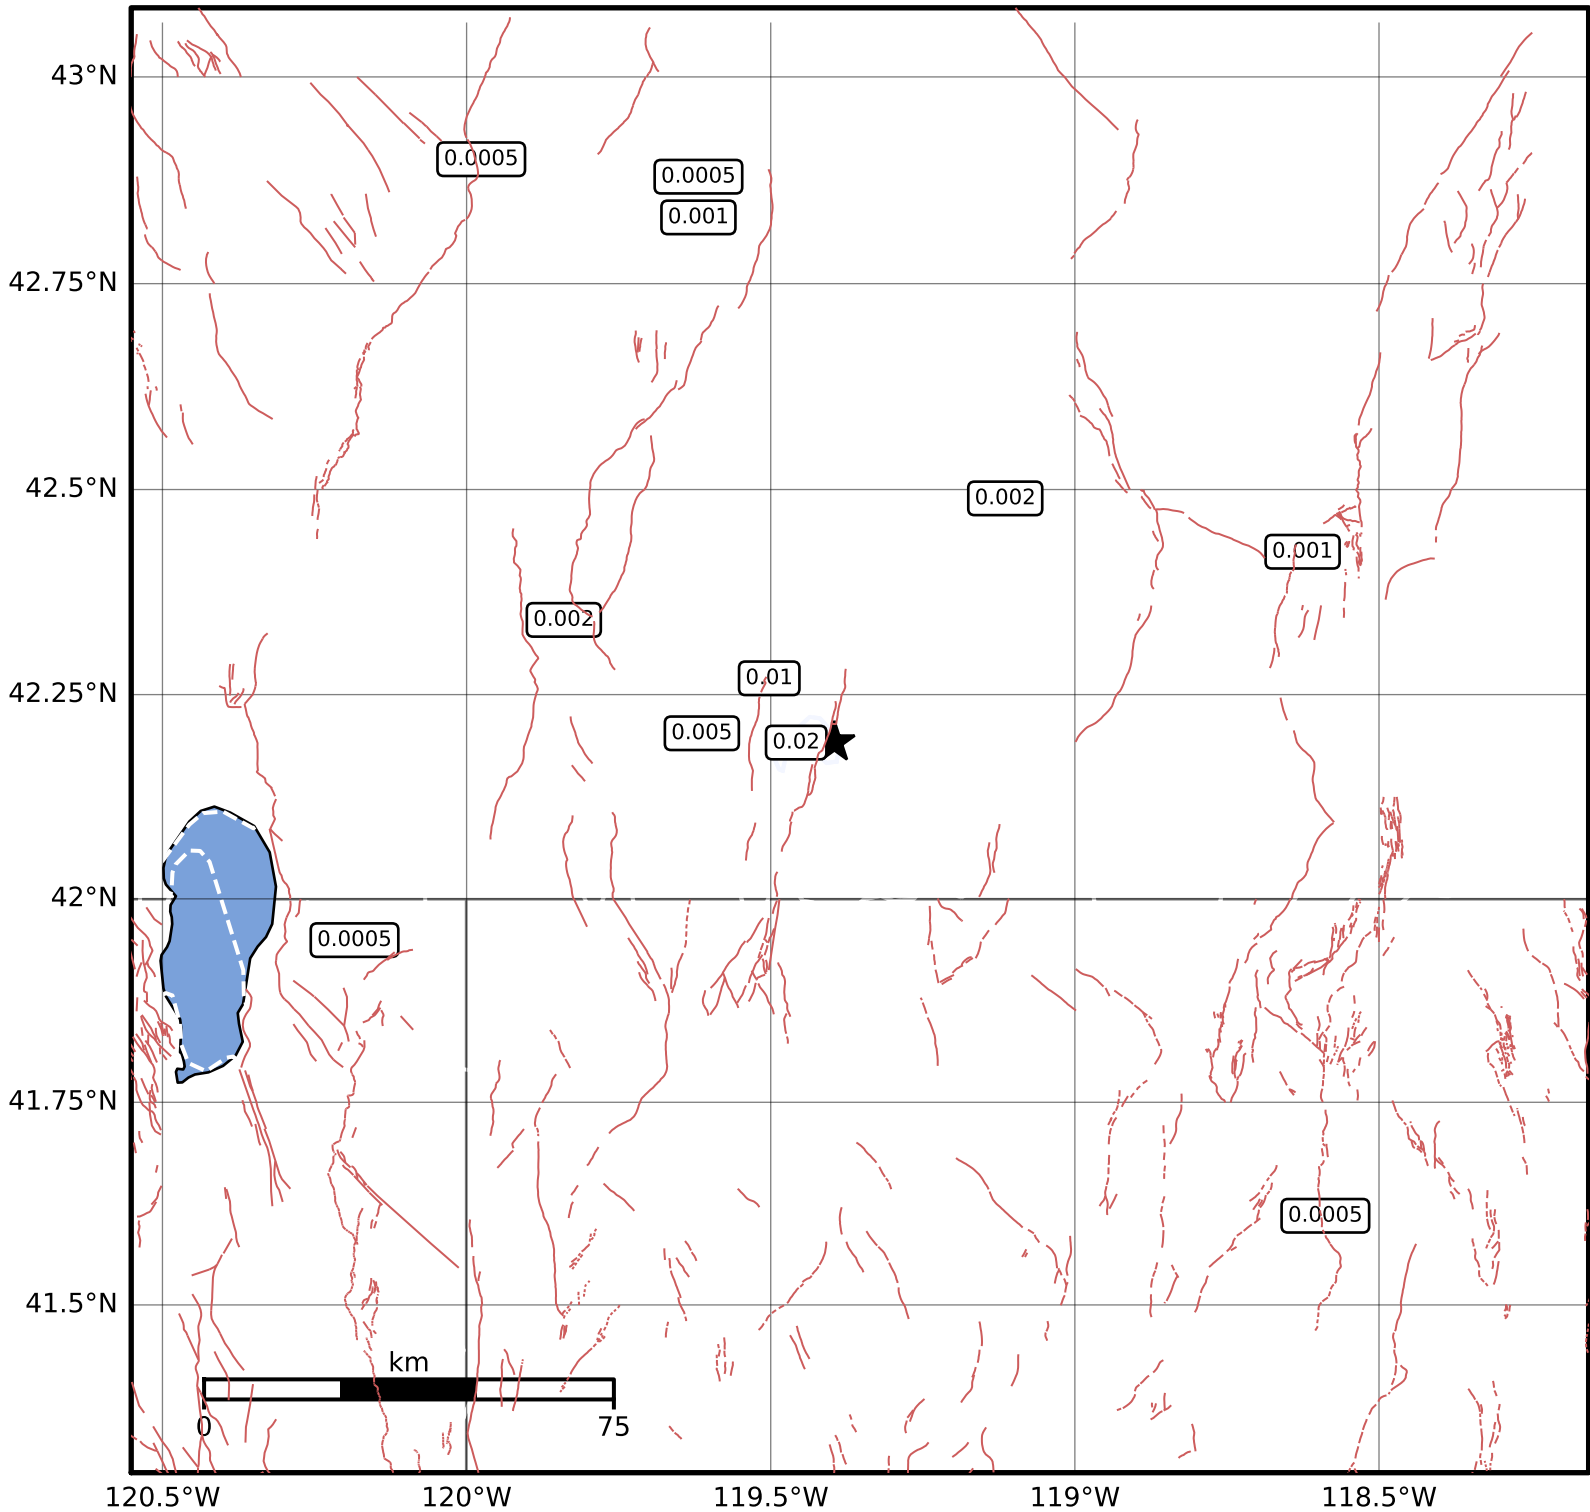

1.0 Second Peak Spectral Acceleration Map PNSN  
ShakeMap: 41.0 km ( 25.5 mi) E from Adel, OR  
Mar 17, 2023 01:25:40 UTC M2.9 N42.19 W119.40 Depth: 7.8km ID:uw61902827

Scale based on Worden et al. (2012)

Version 2: Processed 2023-08-11T00:02:07Z

△ Seismic Instrument ○ Reported Intensity

★ Epicenter